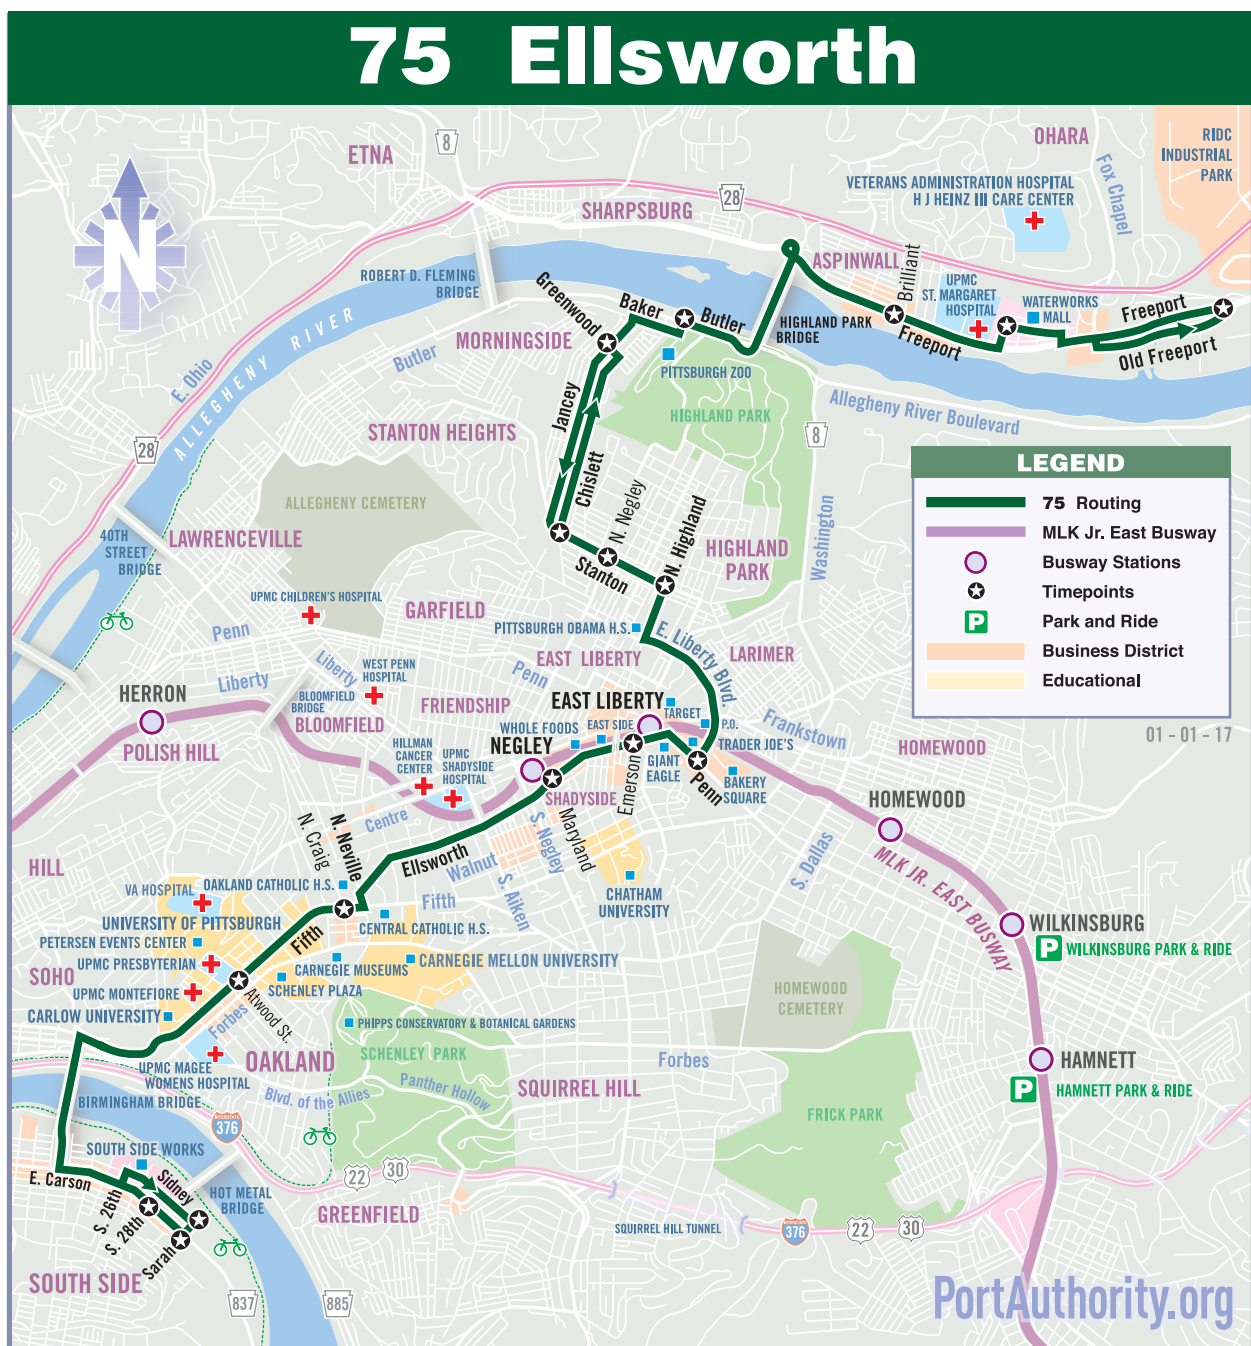

To Bakery Square - Morningside - Waterworks													
South Side Works Sarah St at E Carson St	South Side Works E Carson St at S 28th St	Oakland Fifth Ave at Oakland Ave	Oakland Fifth Ave at S Craig St	Shadyside Elisworth Ave at Maryland Ave	East Liberty Elisworth Ave past Emerson St	Bakery Square East Liberty Blvd at Dahlem Pl	East Liberty N Highland Ave at Stanton Ave	Morningside Stanton Ave at Chislett St	Morningside Greenwood St at Jancey St	Pittsburgh Zoo Baker St near Butler St	Aspinwall Freeport Rd opp. Brilliant Ave	Waterworks Plaza opp. Giant Eagle	O'Hara Old Freeport Rd at Freeport Rd
6:45	6:46	6:53	6:57	7:02	7:03	7:06	7:10	7:12	7:16	7:17	7:21	7:23	7:28
7:25	7:26	7:33	7:37	7:42	7:43	7:46	7:50	7:52	7:56	7:57	8:01	8:03	8:08
8:05	8:06	8:13	8:17	8:22	8:23	8:26	8:30	8:32	8:36	8:37	8:41	8:43	8:48
8:45	8:46	8:53	8:57	9:02	9:03	9:06	9:10	9:12	9:16	9:17	9:21	9:23	9:28
9:25	9:26	9:33	9:37	9:42	9:43	9:46	9:50	9:52	9:56	9:57	10:01	10:03	10:08
10:05	10:06	10:14	10:18	10:24	10:26	10:30	10:34	10:37	10:41	10:43	10:47	10:50	10:56
10:45	10:46	10:54	10:58	11:04	11:06	11:10	11:14	11:17	11:21	11:23	11:27	11:30	11:36
11:25	11:26	11:34	11:38	11:44	11:46	11:50	11:54	11:57	12:01	12:03	12:07	12:10	12:16
12:10	12:11	12:20	12:24	12:30	12:32	12:36	12:41	12:44	12:48	12:50	12:54	12:57	1:03
12:55	12:56	1:05	1:09	1:15	1:17	1:21	1:26	1:29	1:33	1:35	1:39	1:42	1:48
1:40	1:41	1:50	1:54	2:00	2:02	2:06	2:11	2:14	2:18	2:20	2:24	2:27	2:33
2:25	2:26	2:35	2:39	2:45	2:47	2:51	2:56	2:59	3:03	3:05	3:09	3:12	3:18
3:10	3:11	3:20	3:24	3:30	3:32	3:36	3:41	3:44	3:48	3:50	3:54	3:57	4:03
3:55	3:56	4:05	4:09	4:15	4:17	4:21	4:26	4:29	4:33	4:35	4:39	4:42	4:48
4:40	4:41	4:50	4:54	5:00	5:02	5:06	5:11	5:14	5:18	5:20	5:24	5:27	5:33
5:25	5:26	5:35	5:39	5:45	5:47	5:51	5:56	5:59	6:03	6:05	6:09	6:12	6:18
6:05	6:06	6:14	6:18	6:23	6:25	6:28	6:32	6:34	6:38	6:39	6:43	6:45	6:51
6:45	6:46	6:54	6:58	7:03	7:05	7:08	7:12	7:14	7:18	7:19	7:23	7:25	7:31
7:25	7:26	7:34	7:38	7:43	7:45	7:48	7:52	7:54	7:58	7:59	8:03	8:05	8:11
8:05	8:06	8:14	8:18	8:23	8:24	8:26	8:30	8:32	8:36	8:37	8:40	8:42	8:47
8:45	8:46	8:54	8:58	9:03	9:04	9:06	9:10	9:12	9:16	9:17	9:20	9:22	9:27
9:25	9:26	9:34	9:38	9:43	9:44	9:46	9:50	9:52	9:56	9:57	....	....	....
10:05	10:06	10:14	10:18	10:23	10:24	10:26	10:30	10:32	10:36	10:37	....	....	....
10:45	10:46	10:54	10:58	11:03	11:04	11:06	11:10	11:12	11:16	11:17	....	....	....

WE HAVE MOVED OUR SERVICE CENTER

Port Authority

Service Center

Come visit our new space at 623 Smithfield Street

CUSTOMER SERVICE

412.442.2000

MONDAY THROUGH FRIDAY 6:00 AM - 7:00 PM
WEEKENDS AND HOLIDAYS 8:00 AM - 4:30 PM

SCHEDULE INFORMATION | SUGGESTIONS | COMPLIMENTS
LOST & FOUND | COMPLAINTS

TTY (HEARING AND SPEECH-IMPAIRED) 412.231.7007
ACCESS PARATRANSIT INFORMATION 412.562.5353
MONDAY THROUGH FRIDAY 8:00 AM - 5:00 PM

PARTS OF THIS SCHEDULE ARE AVAILABLE IN LARGE PRINT
OR BRAILLE

Section 601 of Title VI of the Civil Rights Act of 1964 states the following: "No person in the United States shall, on the grounds of race, color, or national origin, be excluded from participation in, be denied the benefits of, or be subjected to discrimination under any program or activity receiving Federal financial assistance."

VISIT PORT AUTHORITY'S WEBSITE AT PortAuthority.org

EFFECTIVE 3/17/19

75

75 Ellsworth

South Side Works • Oakland • Shadyside
East Liberty • Bakery Square • Larimer
Highland Park • Morningside • Aspinwall
The Waterworks • O'Hara

PortAuthority.org

twitter.com/pgtransit

412.442.2000