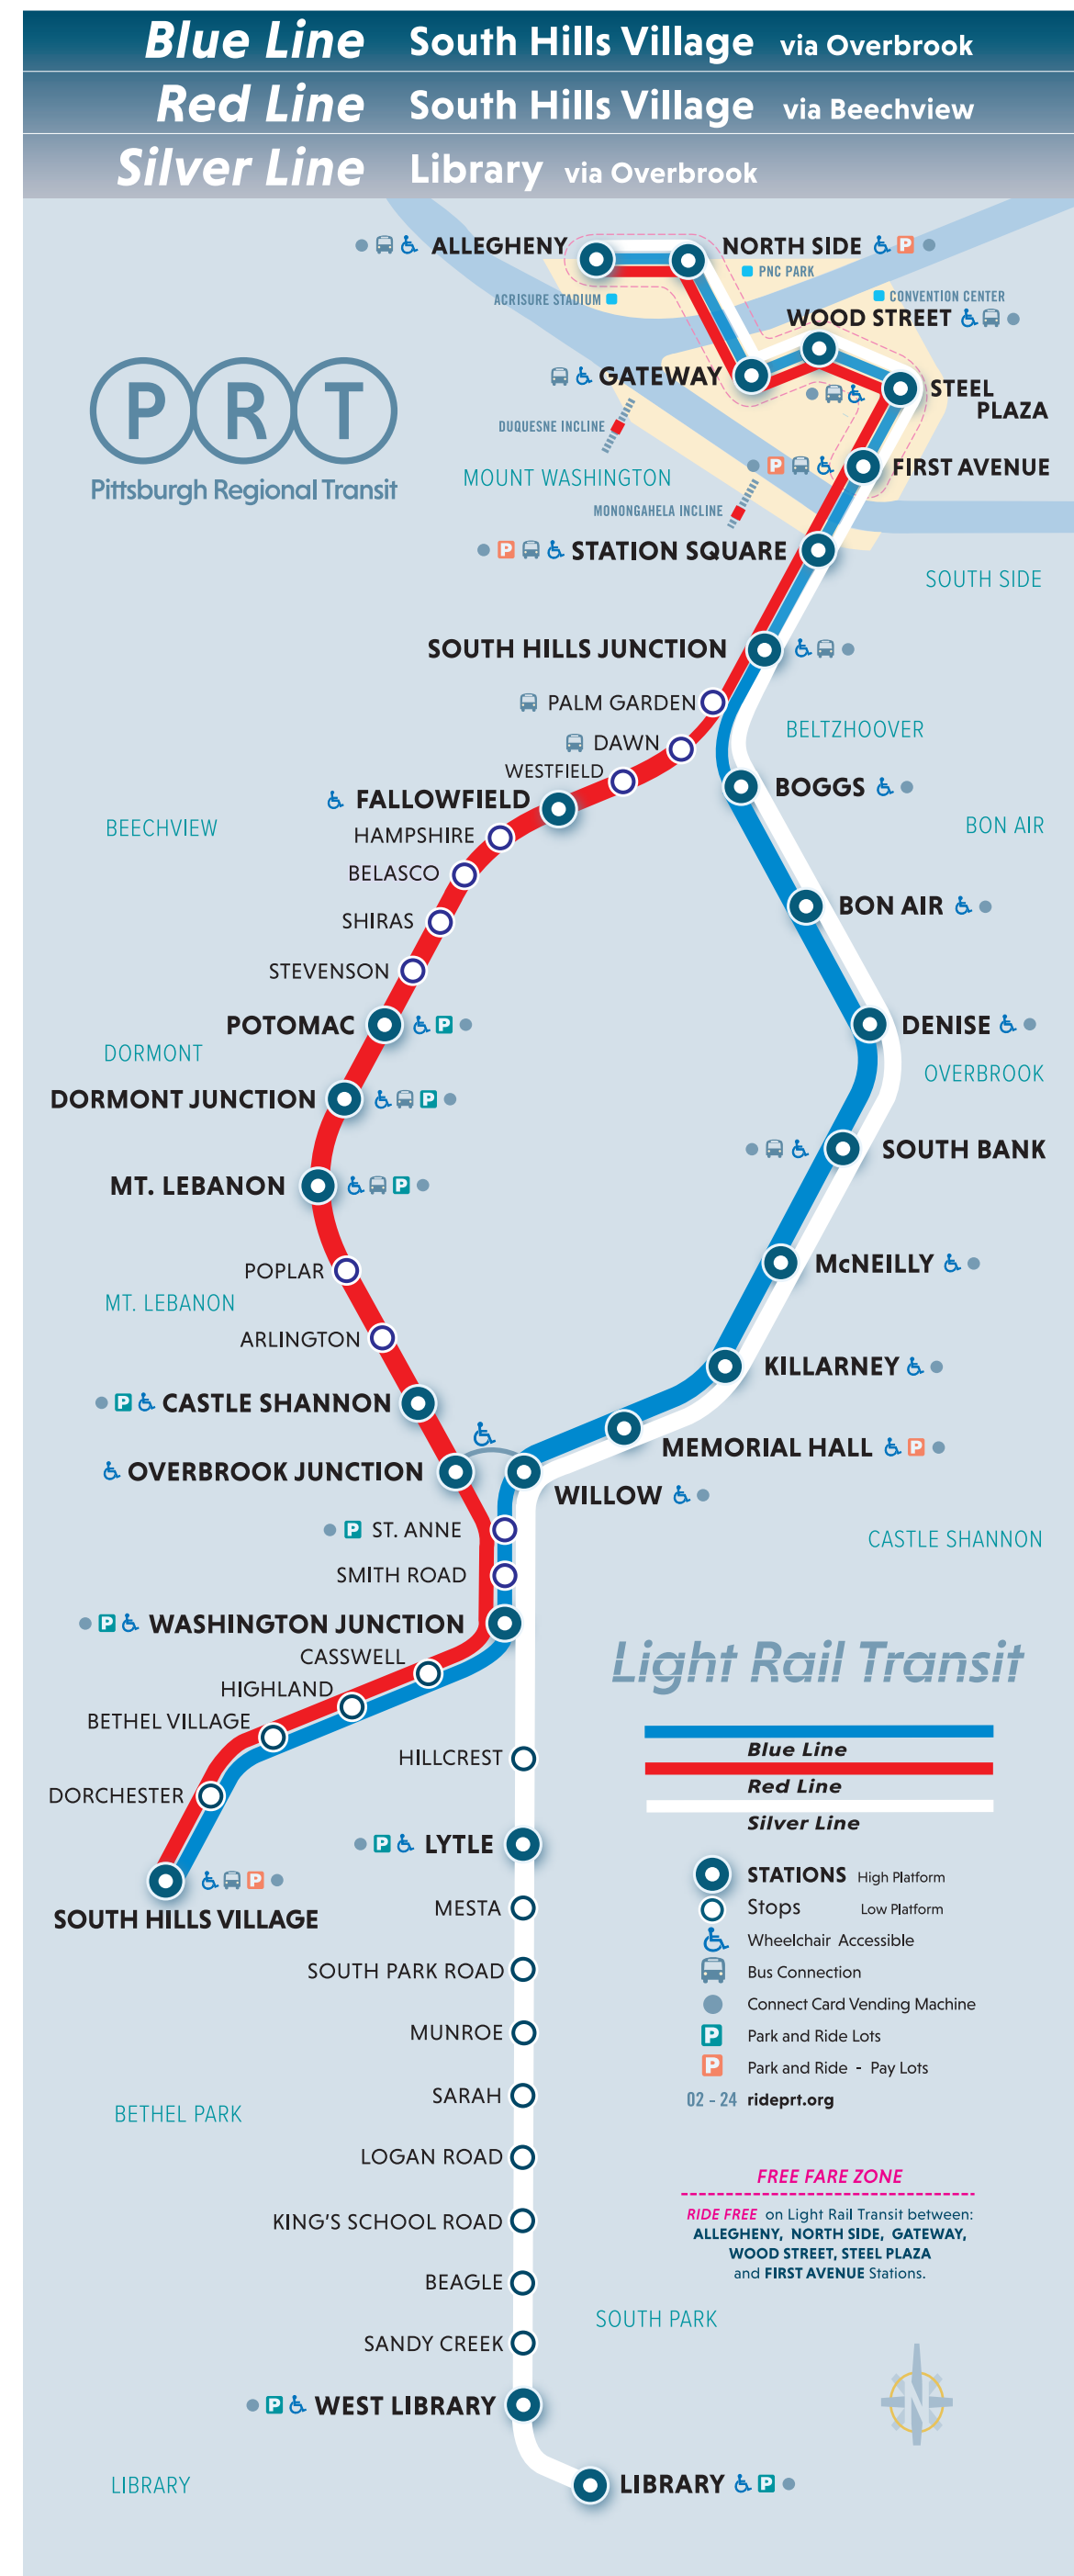

# BLUE LINE- SOUTH HILLS VILLAGE VIA OVERBROOK

# SILVER LINE SHORT-LIBRARY/ WASHINGTON JUNCTION CHRISTMAS 2024 SERVICE

# RED LINE- SOUTH HILLS VILLAGE VIA BEECHVIEW