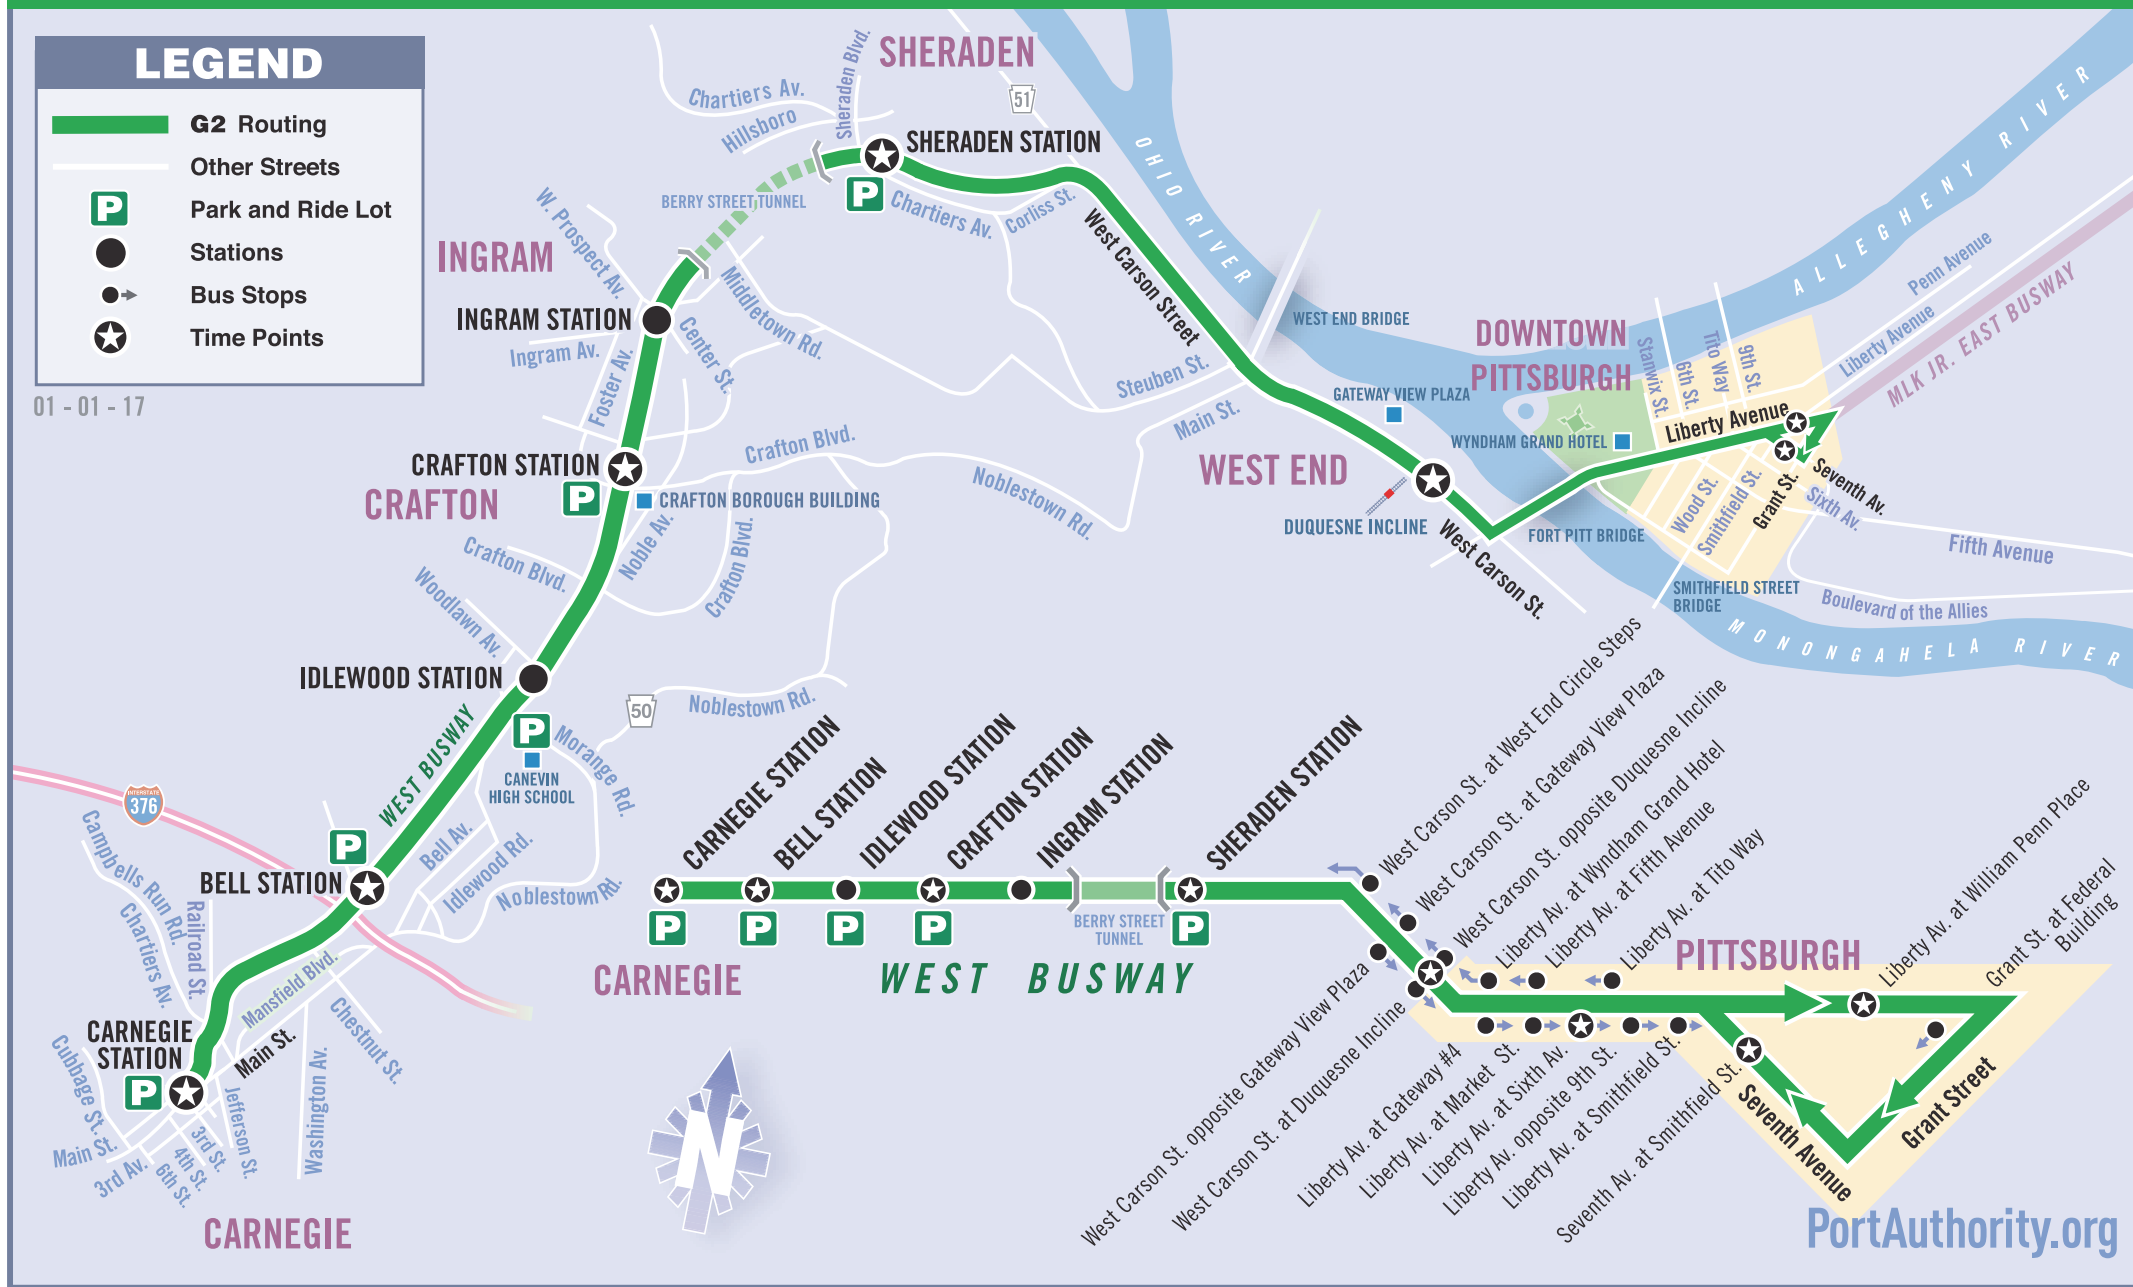

G2 West Busway - All Stops

BUS STOPS

G2 Inbound Downtown Stops

Liberty Avenue	at Gateway #4 at Market Street at Sixth Avenue opposite 9th Street at Smithfield Street at William Penn Place
-----------------------	--

G2 Outbound Downtown Stops

Liberty Avenue	at William Penn Place
Grant Street	at Federal Building
Seventh Avenue	at Smithfield Street
Liberty Avenue	at Tito Way at Fifth Avenue near Wyndham Grand Hotel

ANNOUNCEMENTS

Let Port Authority take you to Pittsburgh International Airport. 28X AIRPORT FLYER operates seven days a week from approximately 3:25 a.m. to 12 Midnight and departs every 30 minutes from Oakland, Downtown and most West Busway stations.

Valid from time of first tap through end Port Authority service that day.

EFFECTIVE 11/22/20

G2

G2 West Busway—All Stops

Via **West Busway** Downtown • Sheraden
Ingram • Crafton • Carnegie

PortAuthority.org