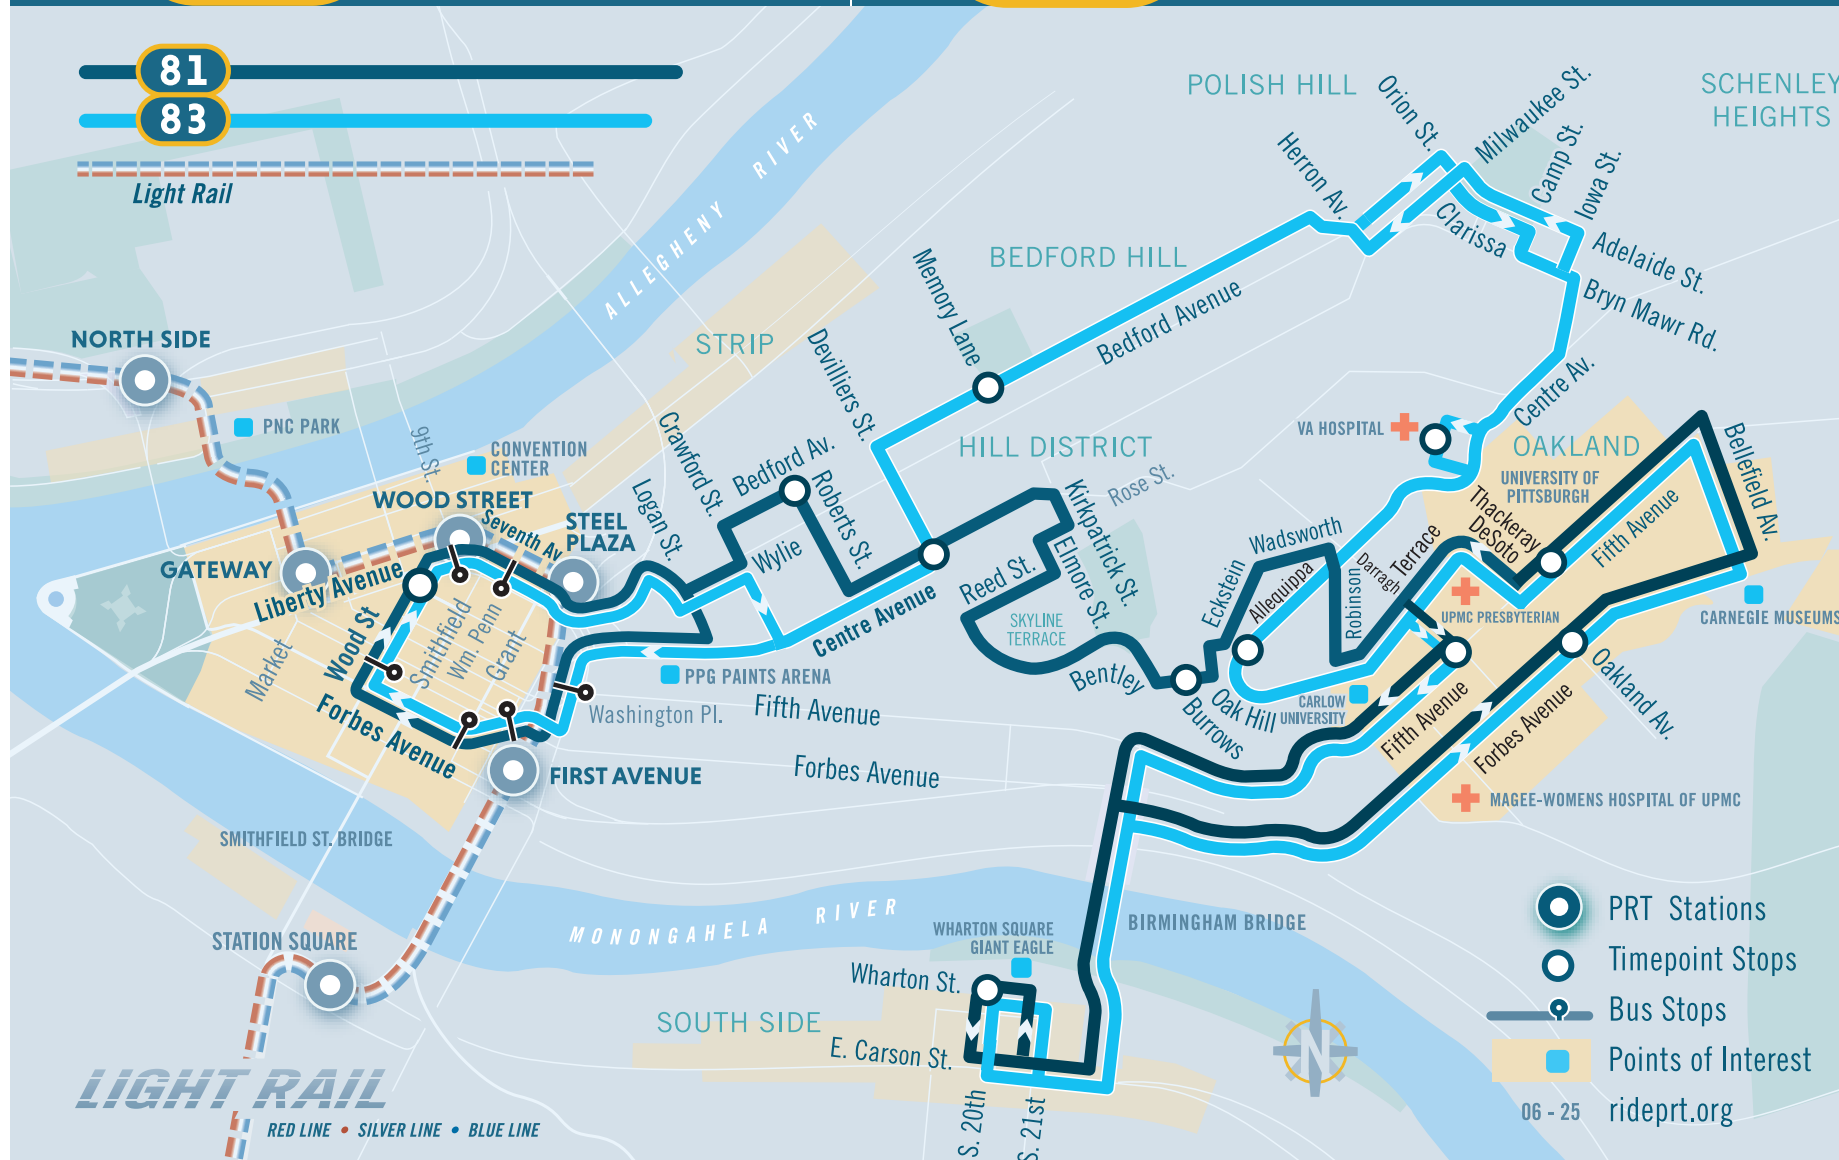

81

Oak Hill

83

Bedford Hill

ANNOUNCEMENTS

June 28, 2026 Service Changes:

Route 81 & 83: Weekday and Weekend trip times have changed. See Schedule for details.

SERVICE NOTES

Route 81 & 83 Sunday service operates on New Years Day, Memorial Day, Independence Day, Labor Day, Thanksgiving and Christmas.

BUS STOPS

Routes 81 & 83 Downtown Stops

- Washington Place at Fifth Avenue
- Diamond Street opp Boyd Street
- Forbes Avenue near Grant Street
- Wood Street btw Forbes + Fifth Avenues
- Wood Street at Sixth Avenue
- Liberty Avenue opp 9th Street
- Seventh Avenue at William Penn Place

AIRPORT SERVICE

Get away with PRT. Service to and from Pittsburgh International Airport is fast, frequent, and convenient. The 28X Airport Flyer serves Oakland, Downtown Pittsburgh, and most West Busway stops.

Visit rideprt.org, call 412.442.2000, or pick up a schedule for more information.

Pittsburgh Regional Transit (PRT) hereby gives public notice of its policy to assure full compliance with Title VI of the Civil Rights Act of 1964. PRT is committed to ensuring that no person is excluded from participation in, or denied the benefits of its services on the basis of race, color or national origin as protected by Title VI of the Civil Rights Act of 1964, as amended.

No person or group of persons shall be discriminated against with regard to the routing, scheduling or quality of transportation service furnished by PRT on the basis of race, color or national origin. Frequency of service, age and quality of vehicles assigned to routes, quality of stations serving different routes and location of routes may not be determined on the basis of race, color or national origin.

Any person who believes that they have, individually, or as a member of any specific class of persons, been subjected to discrimination on the basis of race, color or national origin may file a complaint with PRT. A complaint must be filed within 180 days after the date of the alleged discrimination.

Any person who requires additional information concerning this notice or believes that they have been subjected to discrimination and would like to file a complaint should provide written notice to the PRT Customer Service Department at either the address or website listed below:

Customer Service Department
Pittsburgh Regional Transit
345 Sixth Avenue, 3rd Floor
Pittsburgh, PA 15222-2527
www.RidePRT.org

FARE INFORMATION

Your fare will get you farther. Instead of $2.75 per trip with a ConnectCard, transfers have been eliminated and your fare will include **FREE** transfers for up to three hours.

Single trip cash fare	$2.75
NEW: 3-Hour Pass	$2.75
1-Day Pass	$7.00
7-Day Pass	$25.00
7-Day Reduced Fare Pass	$12.50
31-Day Pass	$97.50
31-Day Reduced Fare Pass	$48.75
1-Year Pass	$1,072.50

All passes – with the exception of the 3-hour pass and 1-day pass – will remain active from first use until the end of the service day they are set to expire.

LIGHT RAIL FREE FARE ZONE

Ride for **FREE** anytime from First Avenue Station to Allegheny Station.