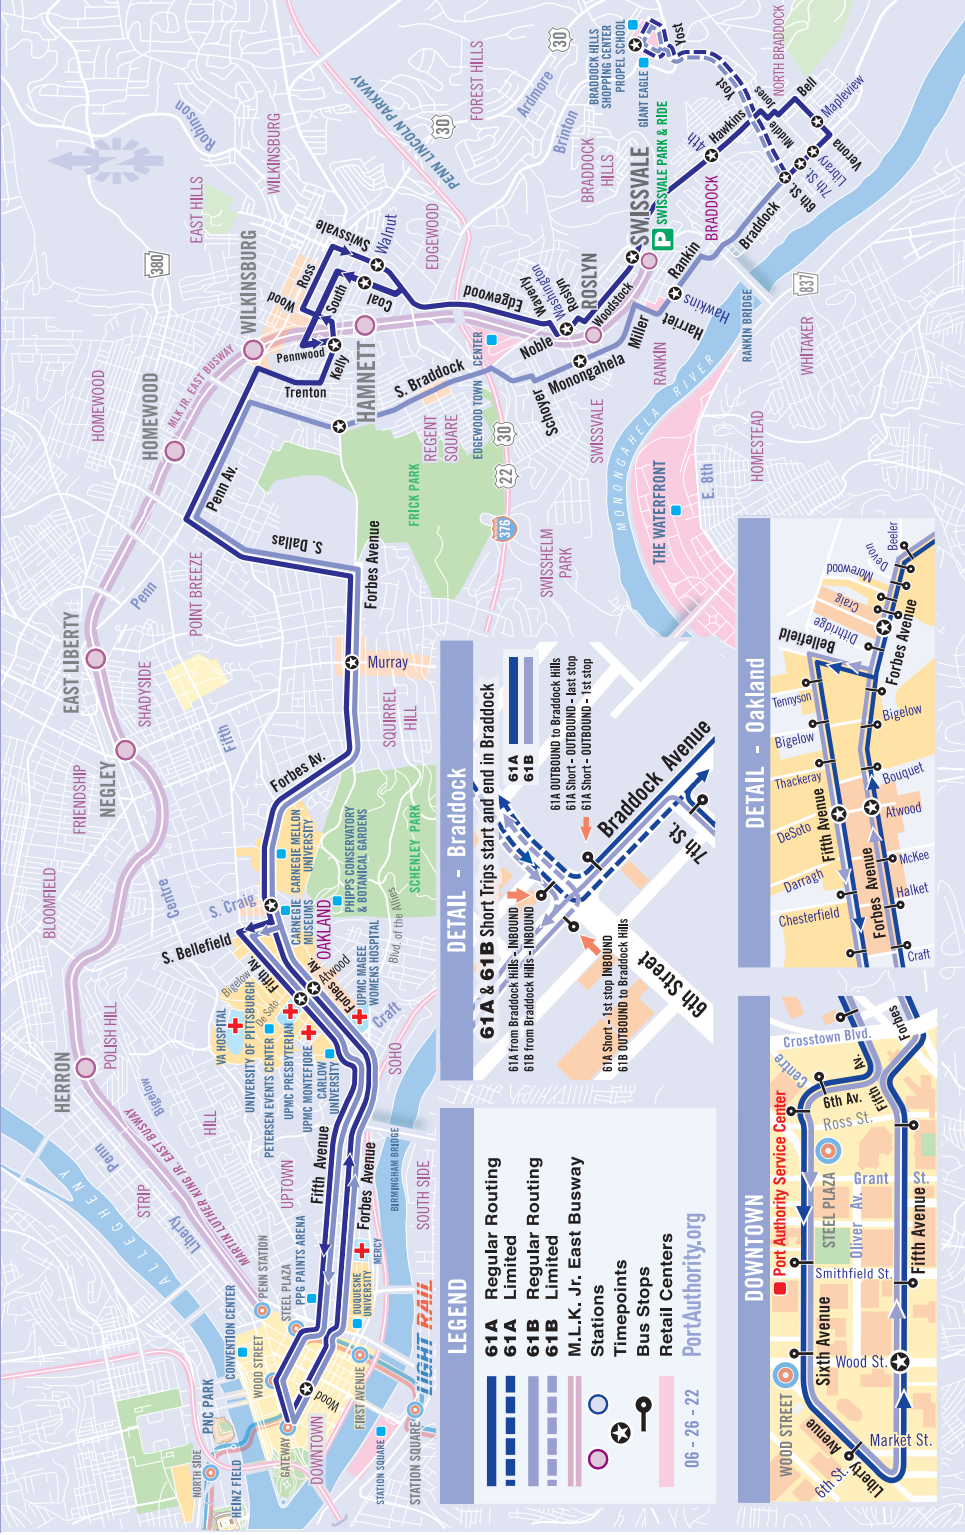

		To Oakland - Squirrel Hill - North Braddock														
Downtown Fifth Ave at Wood St	Oakland at Wood St	Oakland at Wood St	Oakland at Wood St	Carnegie Museum opp. S Craig St	Squirrel Hill Forbes Ave at Murray Ave	Squirrel Hill Forbes Ave at Murray Ave	Squirrel Hill Forbes Ave at Shady Ave	Wilkinsburg Rowland Connector at Pennwood Ave	Edgewood at Coal St	Swissvale Noble St	Swissvale Noble St	Swissvale Woodstock Ave at Swissvale Sta Steps	North Braddock at 4th St	Braddock at Library St	Braddock at 6th St	Braddock Hills Shopping Center Grant Edgley
5:45	5:54															

**61A North Braddock**  
**61B Braddock - Swissvale**

**LEGEND**

- 61A Regular Routing
- 61A Limited
- 61B Regular Routing
- 61B Limited
- M.L.K., Jr. East Busway
- Stations
- Timepoints
- Bus Stops
- Retail Centers
- Port Authority.org