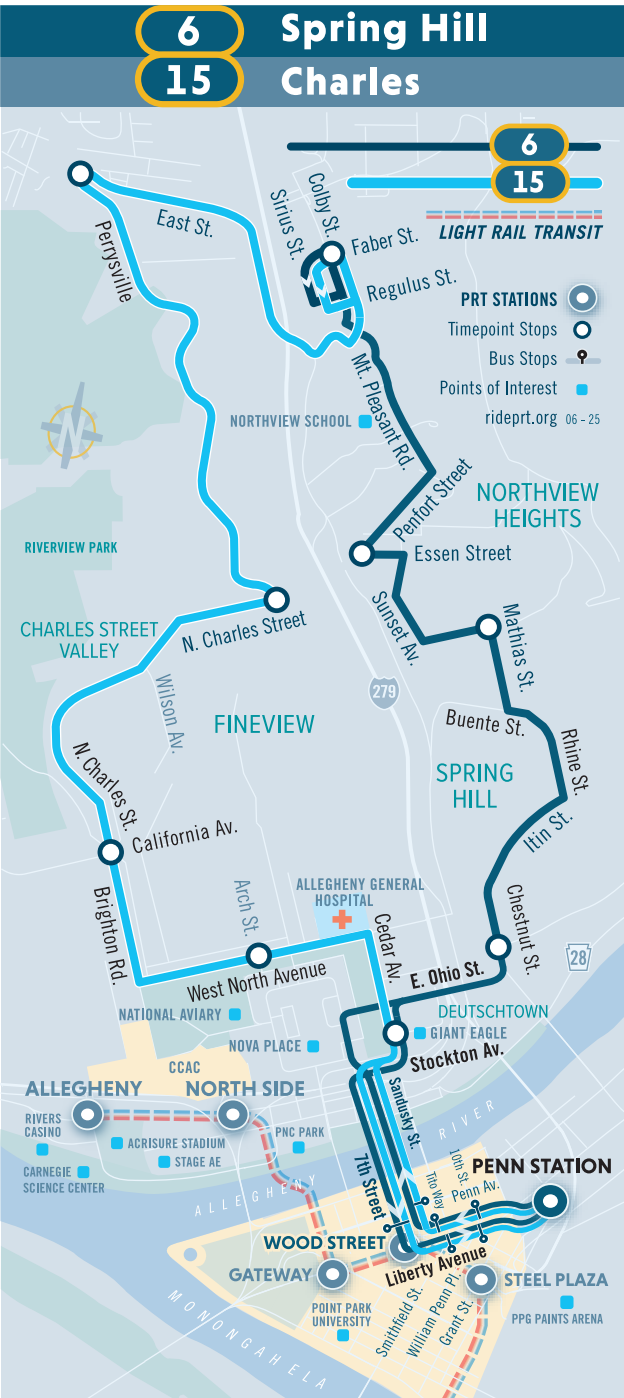

BUS STOPS

Routes 6 & 15 Outbound Downtown Stops

East Busway	at Penn Station C
Liberty Avenue	at 10th Street
	at Tito Way
7th Street	at Fort Duquesne Blvd

Route 7 Downtown Stops

9th Street	at Penn Avenue
Liberty Ave	at Tito Way
7th Street	at Fort Duquesne Blvd