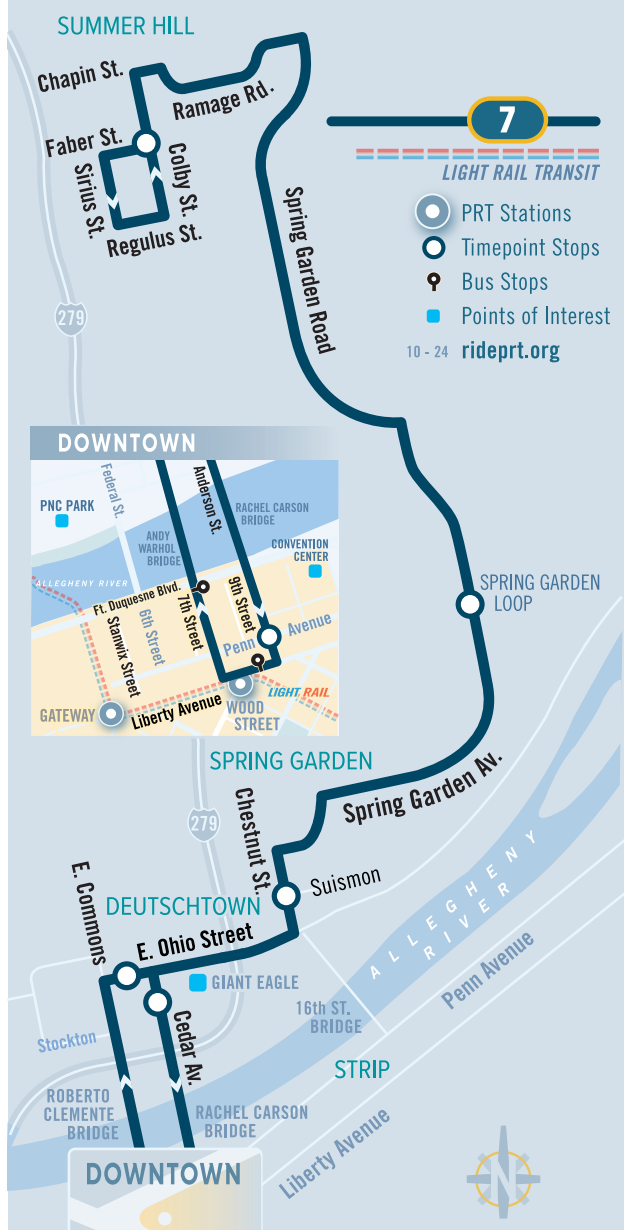

7 Spring Garden

Fare Information

With a ConnectCard, pay just **$2.75** per ride and your fare will include **FREE** transfers for up to three hours.

Single trip cash fare	$2.75
3-Hour Pass	$2.75
1-Day Pass	$7
7-Day Pass	$25
7-Day Reduced Fare Pass	$12.50
31-Day Pass	$97.50
31-Day Reduced Fare Pass	$48.75
1-Year Pass	Temporarily unavailable on ConnectCard

All passes – with the exception of the 3-hour pass and 1-day pass – will remain active from first use until the end of the service day they are set to expire.

LIGHT RAIL FREE FARE ZONE
Ride for **FREE** anytime from First Avenue Station to Allegheny Station.

SPECIAL FARES
Children ages 6-11 pay half the full ConnectCard fare with a Kid's ConnectCard. Cash half fare is **$1.35**.

Children 5 and under ride **FREE** when accompanied by a fare-paying adult.

Individuals with disabilities pay half the full ConnectCard fare with a Pittsburgh Regional Transit (PRT) Reduced Fare ConnectCard. Cash half fare is **$1.35**.

Seniors ride **FREE** with a PRT Senior Citizen ConnectCard or when displaying a state-issued senior citizen transit pass.

For Reduced Fare, Senior ConnectCard or Kid's ConnectCard eligibility, please visit: www.RidePRT.org/discounts or call **PRT Customer Service at 412.442.2000**.

Translation?
¿Traducción? 需要翻譯?
ترجمة Traduzione? अनुवाद

La información del Servicio de Atención al Cliente está ahora disponible en español 24 horas al día, 7 días a la semana. Llame al 412-442-2000.

Customer Service 412.442.2000

CONNECT WITH US!

We're here to help make your trip easier. PRT customer service representatives are available from 6 a.m. to 7 p.m. on weekdays and from 8 a.m. to 4:30 p.m. on weekends and holidays.

- ridePRT.org
- 412.442.2000 or 412.231.7007 (TTY)
- @pghtransit @pghtransitcare @pghtransitalert
- @pghtransit
- Text PRT (space) and your stop number to 41411 for real-time bus information.
- ACCESS Paratransit: 412.562.5353 or 711 (TTY)

EFFECTIVE 6/28/26

6 Spring Hill
Downtown • North Shore • Allegheny Center
Deutschtown • East Deutschtown • Spring Hill
City View • Northview Heights • Summer Hill

7 Spring Garden
Downtown • North Shore • Allegheny Center
Deutschtown • East Deutschtown
Spring Garden • Reserve • Summer Hill

15 Charles
Downtown • North Shore • Allegheny Center
Mexican War Streets • Charles Street Valley
Perry South • Northview Heights • Summer Hill

Pittsburgh Regional Transit
rideprt.org