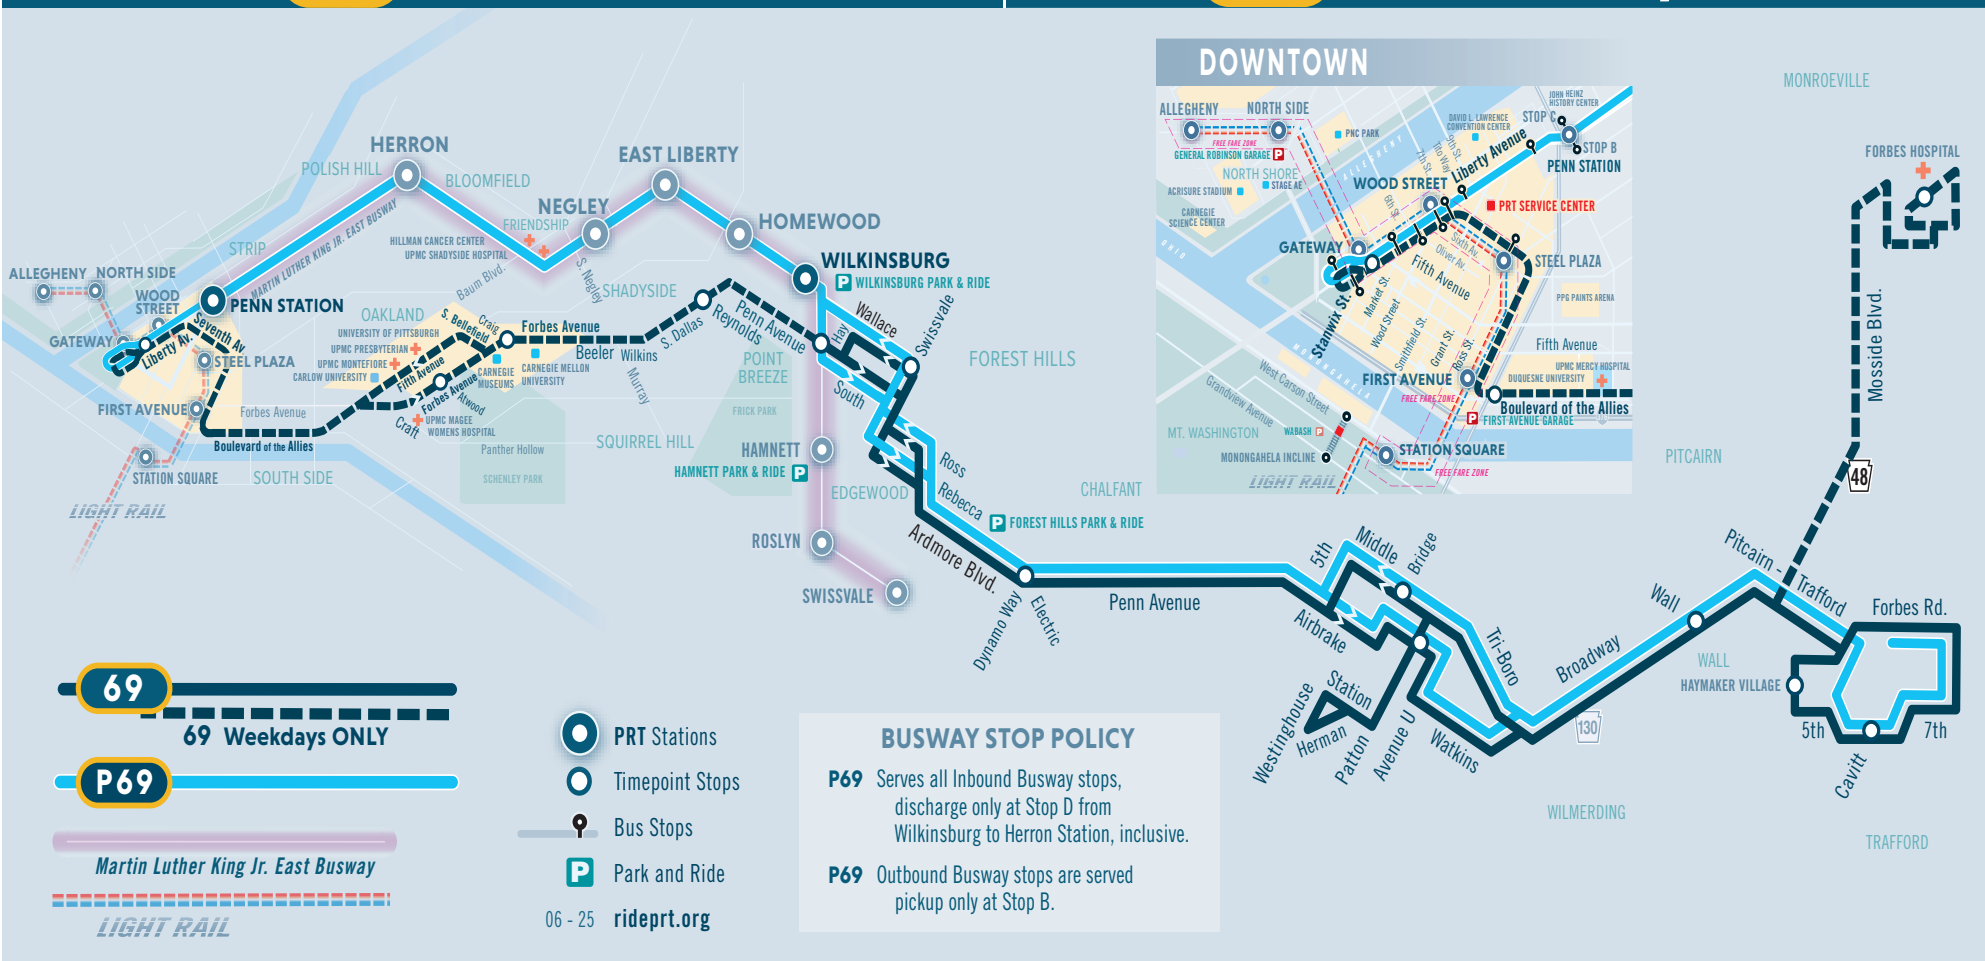

69 Trafford

P69 Trafford Flyer

Light type indicates AM times. **Bold type indicates PM times**