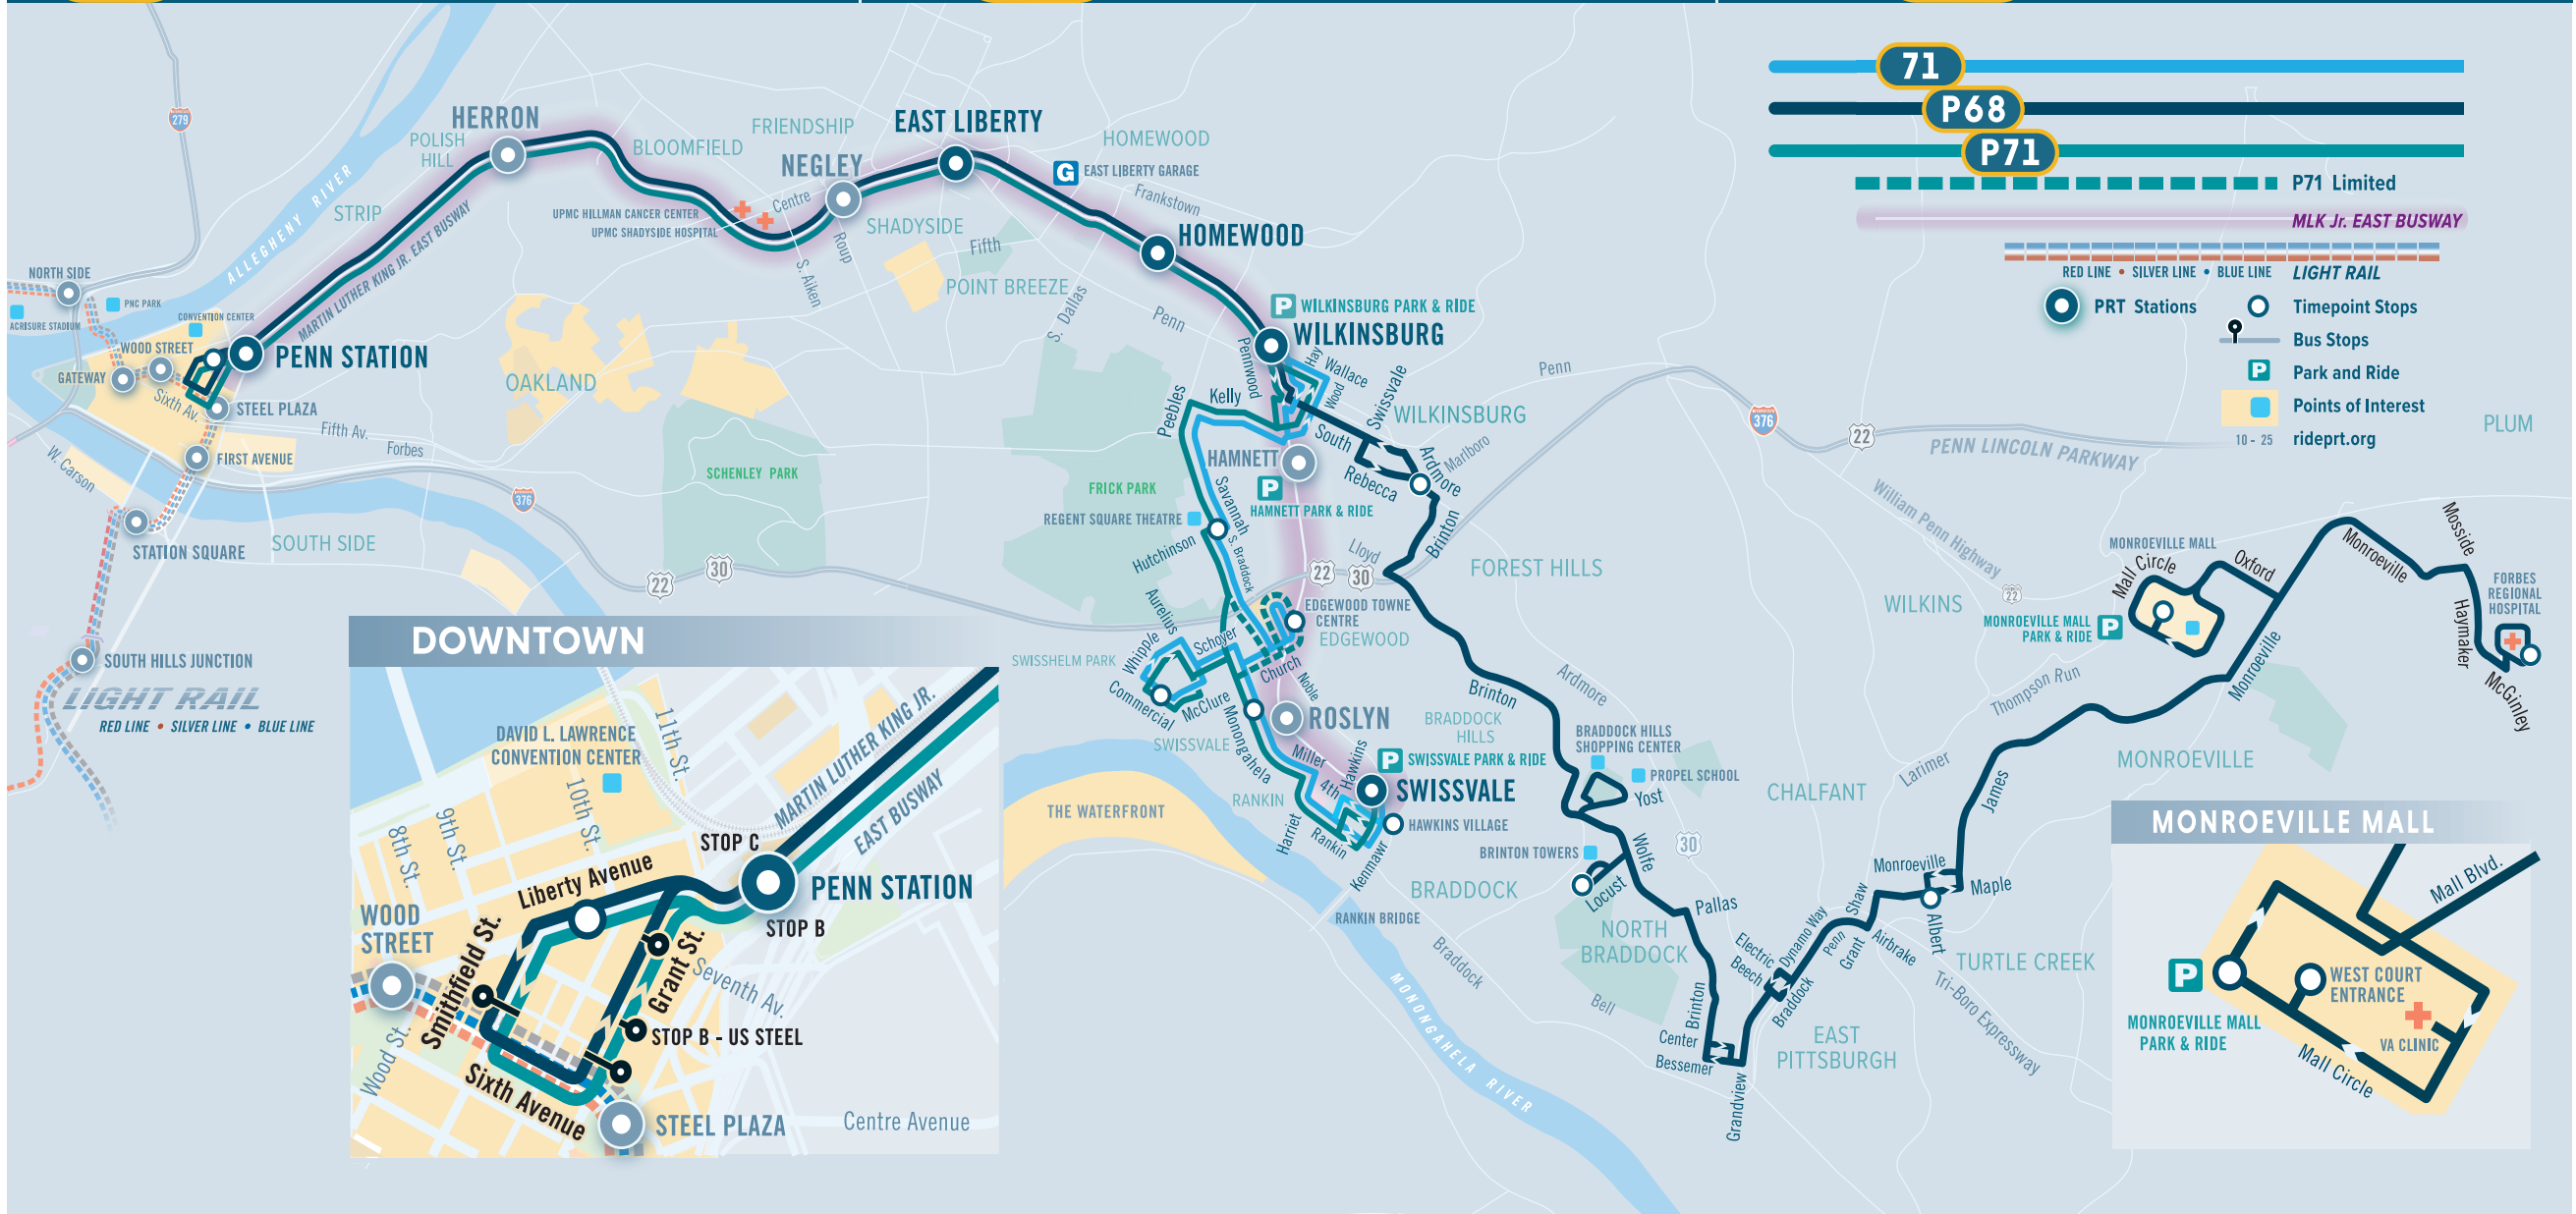

71 Edgewood Towne Center

P68 Braddock Hills Flyer

P71 Swissvale Flyer

Pittsburgh Regional Transit (PRT) hereby gives public notice of its policy to assure full compliance with Title VI of the Civil Rights Act of 1964. PRT is committed to ensuring that no person is excluded from participation in, or denied the benefits of its services on the basis of race, color or national origin as protected by Title VI of the Civil Rights Act of 1964, as amended.

No person or group of persons shall be discriminated against with regard to the routing, scheduling or quality of transportation service furnished by PRT on the basis of race, color or national origin. Frequency of service, age and quality of vehicles assigned to routes, quality of stations serving different routes and location of routes may not be determined on the basis of race, color or national origin.

Any person who believes that they have, individually, or as a member of any specific class of persons, been subjected to discrimination on the basis of race, color or national origin may file a complaint with PRT. A complaint must be filed within 180 days after the date of the alleged discrimination.

Any person who requires additional information concerning this notice or believes that they have been subjected to discrimination and would like to file a complaint should provide written notice to the PRT Customer Service Department at either the address or website listed below:

Customer Service Department
Pittsburgh Regional Transit
345 Sixth Avenue, 3rd Floor
Pittsburgh, PA 15222-2527
www.RidePRT.org

FARE INFORMATION

Your fare will get you farther. Instead of $2.75 per trip with a ConnectCard, transfers have been eliminated and your fare will include **FREE** transfers for up to three hours.

Single trip cash fare	$2.75
NEW: 3-Hour Pass	$2.75
1-Day Pass	$7.00
7-Day Pass	$25.00
7-Day Reduced Fare Pass	$12.50
31-Day Pass	$97.50
31-Day Reduced Fare Pass	$48.75
1-Year Pass	$1,072.50

All passes – with the exception of the 3-hour pass and 1-day pass – will remain active from first use until the end of the service day they are set to expire.

LIGHT RAIL FREE FARE ZONE
Ride for **FREE** anytime from First Avenue Station to Allegheny Station.

SPECIAL FARES
Children ages 6-11 pay half the full ConnectCard fare with a Kid's ConnectCard. Cash half fare is **$1.35**.

Children 5 and under ride **FREE** when accompanied by a fare-paying adult.

Individuals with disabilities pay half the full ConnectCard fare with a Pittsburgh Regional Transit Reduced Fare ConnectCard. Cash half fare is **$1.35**.

Seniors ride **FREE** with a Pittsburgh Regional Transit Senior Citizen ConnectCard or when displaying a state-issued senior citizen transit pass.

For Reduced Fare, Senior ConnectCard or Kid's ConnectCard eligibility, please visit: www.ridePRT.org/discounts or call Pittsburgh Regional Transit **Customer Service** at **412.442.2000**.