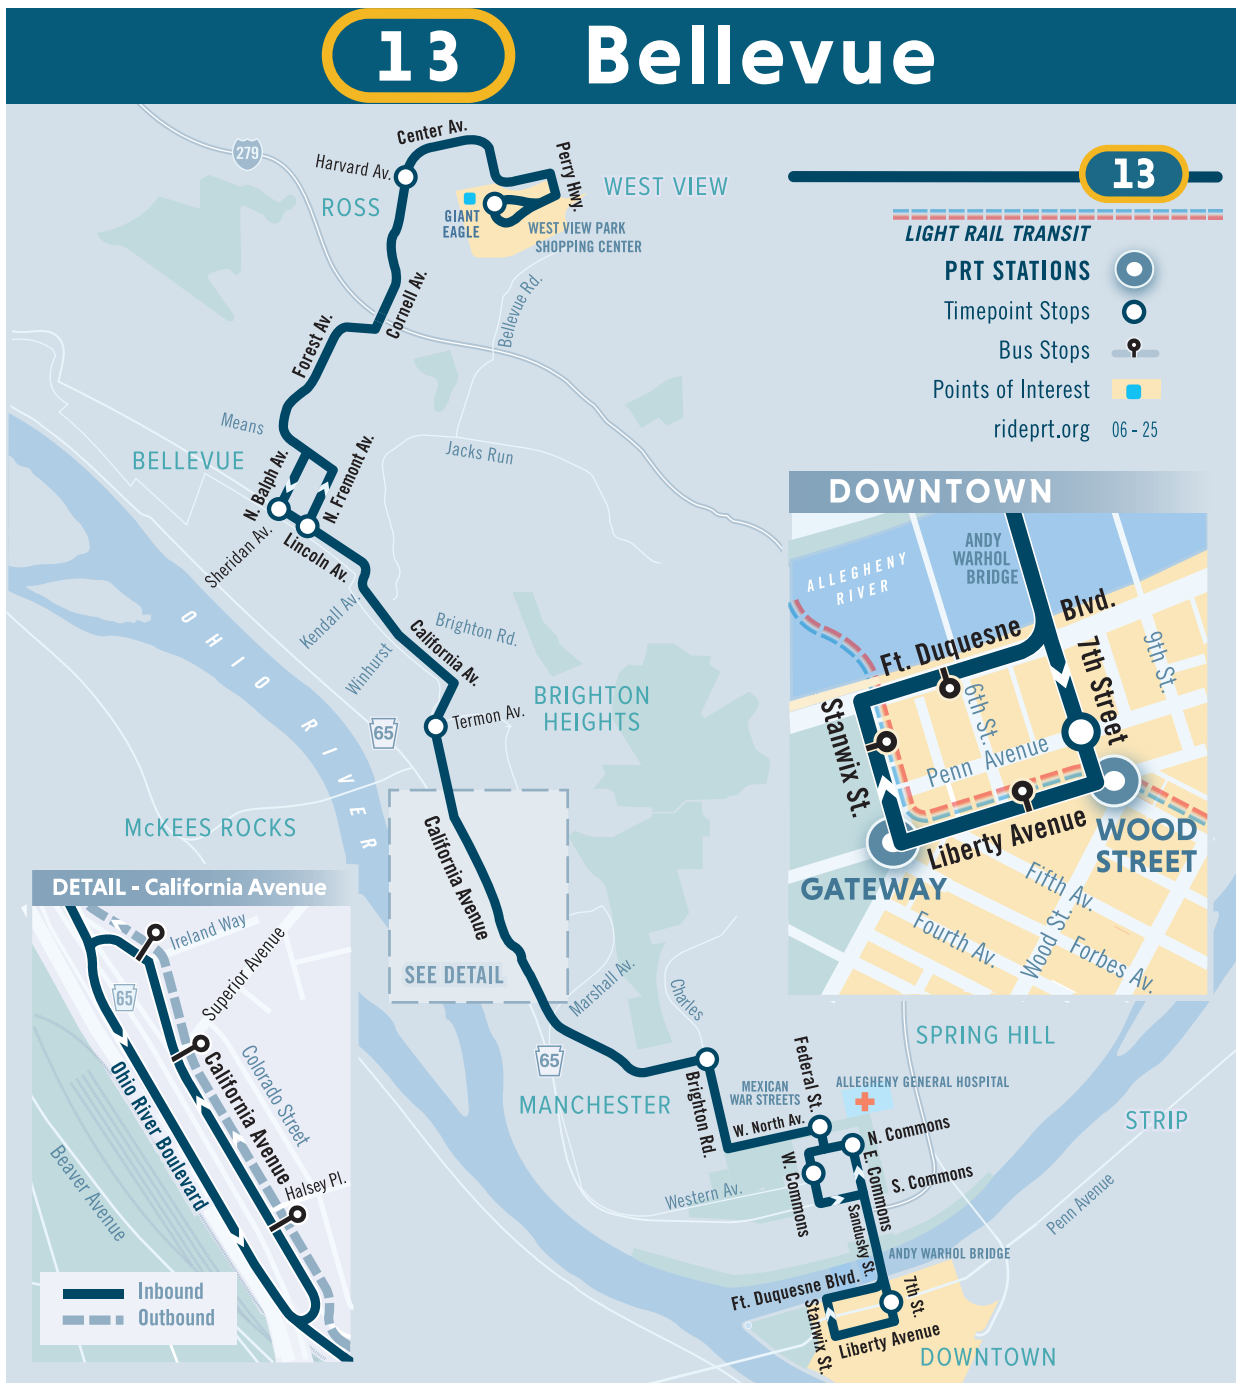

13

Bellevue

Pittsburgh Regional Transit (PRT) hereby gives public notice of its policy to assure full compliance with Title VI of the Civil Rights Act of 1964. PRT is committed to ensuring that no person is excluded from participation in, or denied the benefits of its services on the basis of race, color or national origin as protected by Title VI of the Civil Rights Act of 1964, as amended.

No person or group of persons shall be discriminated against with regard to the routing, scheduling or quality of transportation service furnished by PRT on the basis of race, color or national origin. Frequency of service, age and quality of vehicles assigned to routes, quality of stations serving different routes and location of routes may not be determined on the basis of race, color or national origin.

Any person who believes that they have, individually, or as a member of any specific class of persons, been subjected to discrimination on the basis of race, color or national origin may file a complaint with PRT. A complaint must be filed within 180 days after the date of the alleged discrimination.

Any person who requires additional information concerning this notice or believes that they have been subjected to discrimination and would like to file a complaint should provide written notice to the PRT Customer Service Department at either the address or website listed below:

Customer Service Department
Pittsburgh Regional Transit
345 Sixth Avenue, 3rd Floor
Pittsburgh, PA 15222-2527
www.RidePRT.org

Fare Information

With a ConnectCard, pay just **$2.75** per ride and your fare will include **FREE** transfers for up to three hours.

Single trip cash fare _____	$2.75
3-Hour Pass _____	$2.75
1-Day Pass _____	$7
7-Day Pass _____	$25
7-Day Reduced Fare Pass _____	$12.50
31-Day Pass _____	$97.50
31-Day Reduced Fare Pass _____	$48.75
1-Year Pass _____	Temporarily unavailable on ConnectCard

All passes – with the exception of the 3-hour pass and 1-day pass – will remain active from first use until the end of the service day they are set to expire.

LIGHT RAIL FREE FARE ZONE

Ride for **FREE** anytime from First Avenue Station to Allegheny Station.

SPECIAL FARES

Children ages 6-11 pay half the full ConnectCard fare with a Kid's ConnectCard. Cash half fare is **$1.35**.

Children 5 and under ride **FREE** when accompanied by a fare-paying adult.

Individuals with disabilities pay half the full ConnectCard fare with a Pittsburgh Regional Transit (PRT) Reduced Fare ConnectCard. Cash half fare is **$1.35**.

Seniors ride **FREE** with a PRT Senior Citizen ConnectCard or when displaying a state-issued senior citizen transit pass.

For Reduced Fare, Senior ConnectCard or

Translation?
¿Traducción? 需要翻譯?
ترجمة Traduzione? अनुवाद

La información del Servicio de Atención al Cliente está ahora disponible en español 24 horas al día, 7 días a la semana. Llame al 412-442-2000.

Customer Service 412.442.2000

CONNECT WITH US!