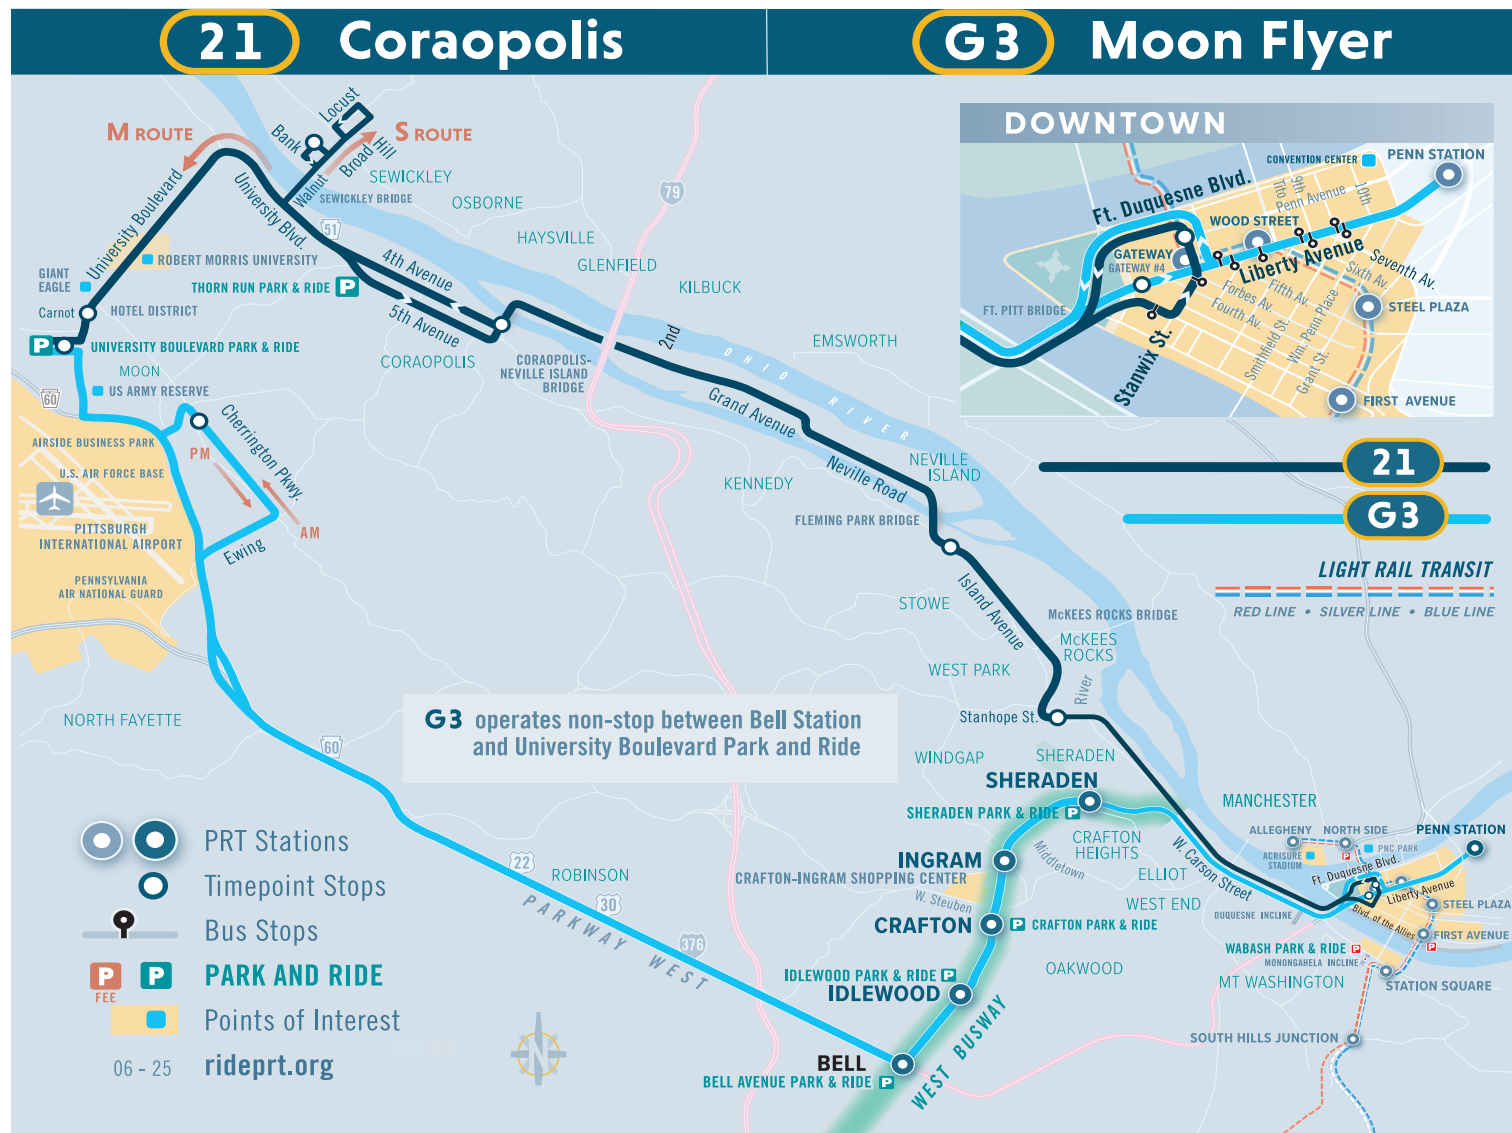

G3 MOON FLYER

MONDAY THROUGH FRIDAY SERVICE

To Downtown Pittsburgh					To University Blvd Park and Ride				
Moon	University Blvd Park and Ride	Moon	Cherrington Pky at Coraopolis Heights Rd	Carnegie	Bell Station at Stop C	Downtown	Liberty Ave at Gateway #4	Downtown	East Busway at Penn Station Stop A
5:59	.....	6:15	6:31	6:40	.....	7:05	7:16	7:29	7:44
6:34	.....	6:50	7:06	7:15	.....	7:35	7:46	7:59	8:15
7:04	.....	7:20	7:36	7:45	.....	3:20	3:32	3:48	.....
7:34	.....	7:50	8:06	8:15	.....	3:50	4:02	4:18	.....
8:04	.....	8:20	8:36	8:45	.....	4:20	4:32	4:48	.....
3:41	3:45	4:06	4:19	4:30	.....	4:50	5:02	5:19	.....
4:08	4:12	4:33	4:46	4:57	.....	5:20	5:31	5:49	.....

BUS STOPS

Route G3 Downtown Stops

Liberty Ave	at Gateway #4 at Fifth Ave at Wood St at Smithfield St
East Busway	at Penn Station Stop A at Penn Station Stop C
Liberty Ave	opp Smithfield St. past 7th St at Fifth Ave past Penn Ave
Stanwix St	past Penn Ave

ANNOUNCEMENTS

June 28, 2026 Service Changes:

Route 21: No changes to this timetable.

Route G3: Weekday trips previously scheduled to depart from Penn Station at 3:19pm and University Blvd Park & Ride at 4:14pm will now depart at 3:20pm and 4:08pm.

SERVICE NOTES

Route 21 Sunday service operates on New Year's Day, Memorial Day, Independence Day, Labor Day, Thanksgiving, and Christmas.

Route G3 does not operate on Saturdays, Sundays, New Year's Day, Memorial Day, Independence Day, Labor Day, Thanksgiving, or Christmas.

BUS STOPS

Route 21 Downtown Stops

Blvd of the Allies	at Post-Gazette Building
Stanwix Street	at Forbes Avenue past Penn Avenue

AIRPORT SERVICE

Get away with PRT. Service to and from Pittsburgh International Airport is fast, frequent, and convenient. The 28X Airport Flyer serves Oakland, Downtown Pittsburgh, and most West Busway stops.

Visit rideprt.org, call 412.442.2000, or pick up a schedule for more information.

Fare Information

With a ConnectCard, pay just **$2.75** per ride and your fare will include **FREE** transfers for up to three hours.

Single trip cash fare	$2.75
3-Hour Pass	$2.75
1-Day Pass	$7
7-Day Pass	$25
7-Day Reduced Fare Pass	$12.50
31-Day Pass	$97.50
31-Day Reduced Fare Pass	$48.75
1-Year Pass	Temporarily unavailable on ConnectCard

All passes – with the exception of the 3-hour pass and 1-day pass – will remain active from first use until the end of the service day they are set to expire.

LIGHT RAIL FREE FARE ZONE
Ride for **FREE** anytime from First Avenue Station to Allegheny Station.

SPECIAL FARES
Children ages 6-11 pay half the full ConnectCard fare with a Kid's ConnectCard. Cash half fare is **$1.35**.

Children 5 and under ride **FREE** when accompanied by a fare-paying adult.

Individuals with disabilities pay half the full ConnectCard fare with a Pittsburgh Regional Transit (PRT) Reduced Fare ConnectCard. Cash half fare is **$1.35**.

Seniors ride **FREE** with a PRT Senior Citizen ConnectCard or when displaying a state-issued senior citizen transit pass.