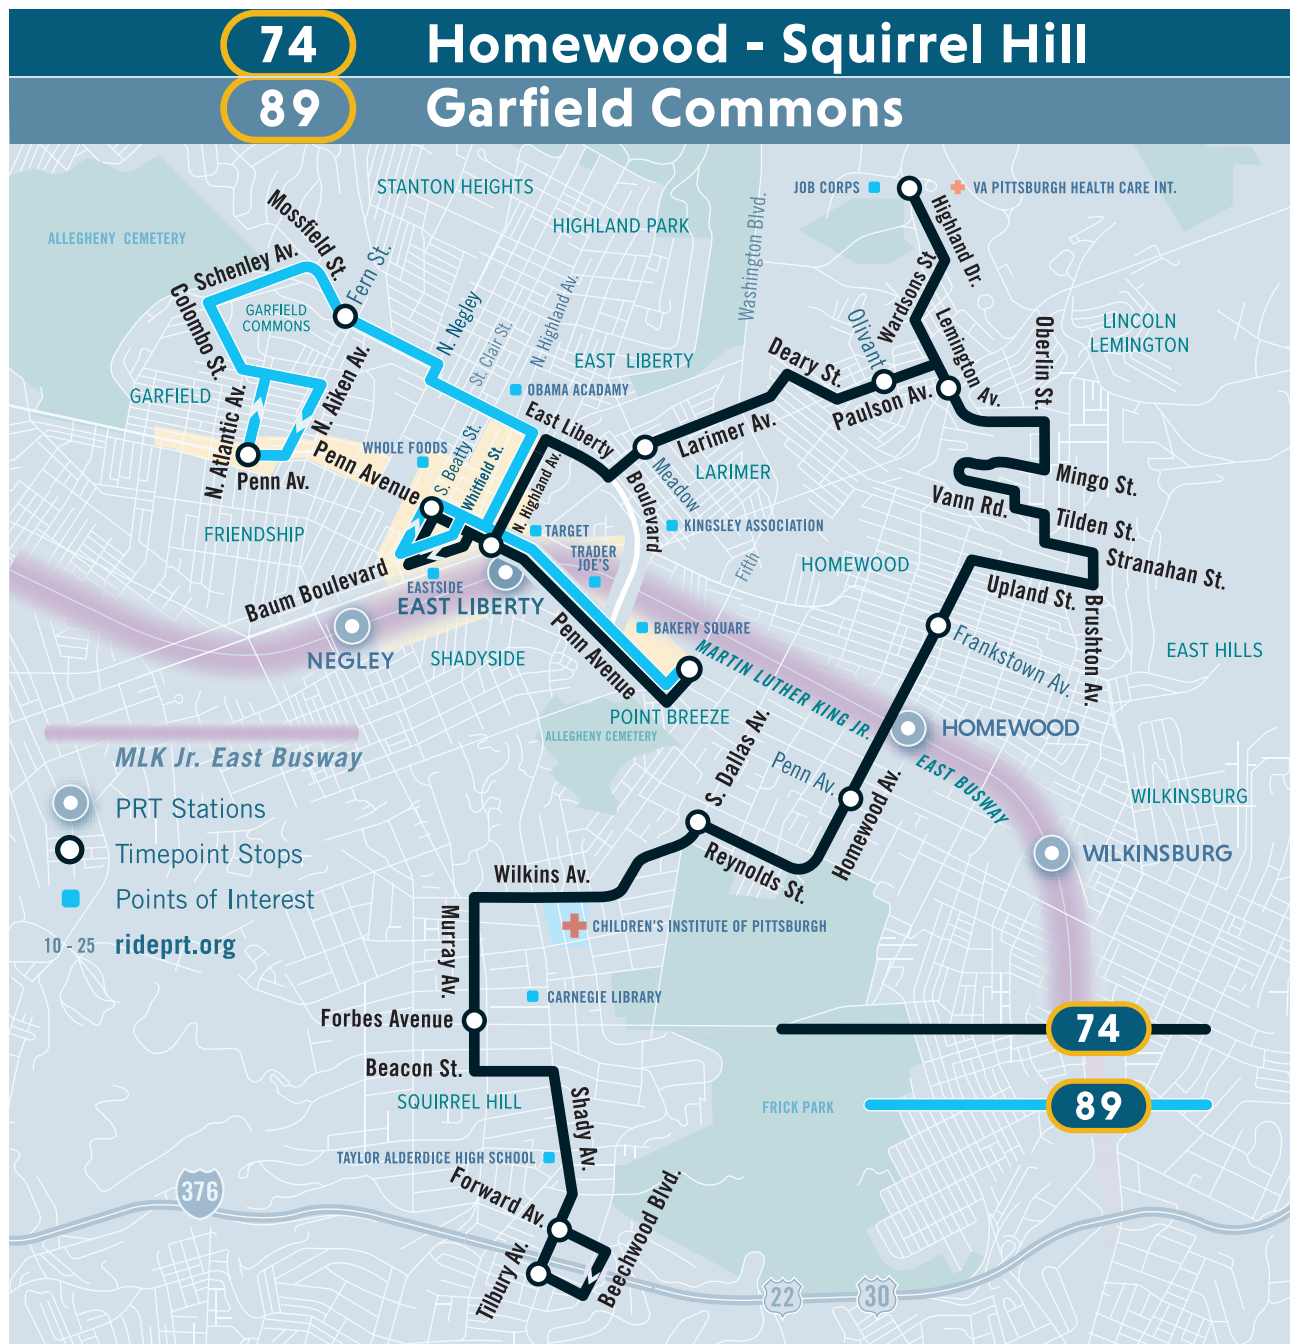

No person or group of persons shall be discriminated against with regard to the routing, scheduling or quality of transportation service furnished by PRT on the basis of race, color or national origin. Frequency of service, age and quality of vehicles assigned to routes, quality of stations serving different routes and location of routes may not be determined on the basis of race, color or national origin.

Any person who believes that they have, individually, or as a member of any specific class of persons, been subjected to discrimination on the basis of race, color or national origin may file a complaint with PRT. A complaint must be filed within 180 days after the date of the alleged discrimination.

Any person who requires additional information concerning this notice or believes that they have been subjected to discrimination and would like to file a complaint should provide written notice to the PRT Customer Service Department at either the address or website listed below:

Customer Service Department
Pittsburgh Regional Transit
345 Sixth Avenue, 3rd Floor
Pittsburgh, PA 15222-2527
www.RidePRT.org

FARE INFORMATION

Your fare will get you farther. Instead of $2.75 per trip with a ConnectCard, transfers have been eliminated and your fare will include **FREE** transfers for up to three hours.

Single trip cash fare	$2.75
NEW: 3-Hour Pass	$2.75
1-Day Pass	$7.00
7-Day Pass	$25.00
7-Day Reduced Fare Pass	$12.50
31-Day Pass	$97.50
31-Day Reduced Fare Pass	$48.75
1-Year Pass	$1,072.50

All passes – with the exception of the 3-hour pass and 1-day pass – will remain active from first use until the end of the service day they are set to expire.

LIGHT RAIL FREE FARE ZONE

Ride for **FREE** anytime from First Avenue Station to Allegheny Station.

SPECIAL FARES

Children ages 6-11 pay half the full ConnectCard fare with a Kid's ConnectCard. Cash half fare is **$1.35**.

Children 5 and under ride **FREE** when accompanied by a fare-paying adult.

Individuals with disabilities pay half the full ConnectCard fare with a Pittsburgh Regional Transit Reduced Fare ConnectCard. Cash half fare is **$1.35**.

Seniors ride **FREE** with a Pittsburgh Regional Transit Senior Citizen ConnectCard or when displaying a state-issued senior citizen transit pass.

For Reduced Fare, Senior ConnectCard or Kid's ConnectCard eligibility, please visit: www.ridePRT.org/discounts or call Pittsburgh Regional Transit Customer Service at 412.442.2000.

Translation?

¿Traducción? 需要翻譯?
ترجمة Traduzione? अनुवाद

La información del Servicio de Atención al Cliente está ahora disponible en español 24 horas al día, 7 días a la semana. Llame al 412-442-2000.

Customer Service 412.442.2000

CONNECT WITH US!

We're here to help make your trip easier. PRT customer service representatives are available from 6 a.m. to 7 p.m. on weekdays and from 8 a.m. to 4:30 p.m. on weekends and holidays.

	ridePRT.org
	412.442.2000 or 412.231.7007 (TTY)
	@pghtransit @pghtransitcare @pghtransitalert
	@pghtransit
	Text PRT (space) and your stop number to 41411 for real-time bus information.
	ACCESS Paratransit: 412.562.5353 or 711 (TTY)

EFFECTIVE 6/28/26

74 Homewood Squirrel Hill

North Point Breeze • Bakery Square • East Liberty
Larimer • Lincoln-Lemington • Belmar Gardens
Homewood • Point Breeze • Squirrel Hill

89 Garfield Commons

North Point Breeze • Bakery Square
East Liberty • Garfield Commons • Garfield

PRTX
COMING SOON

Pittsburgh Regional Transit
rideprt.org