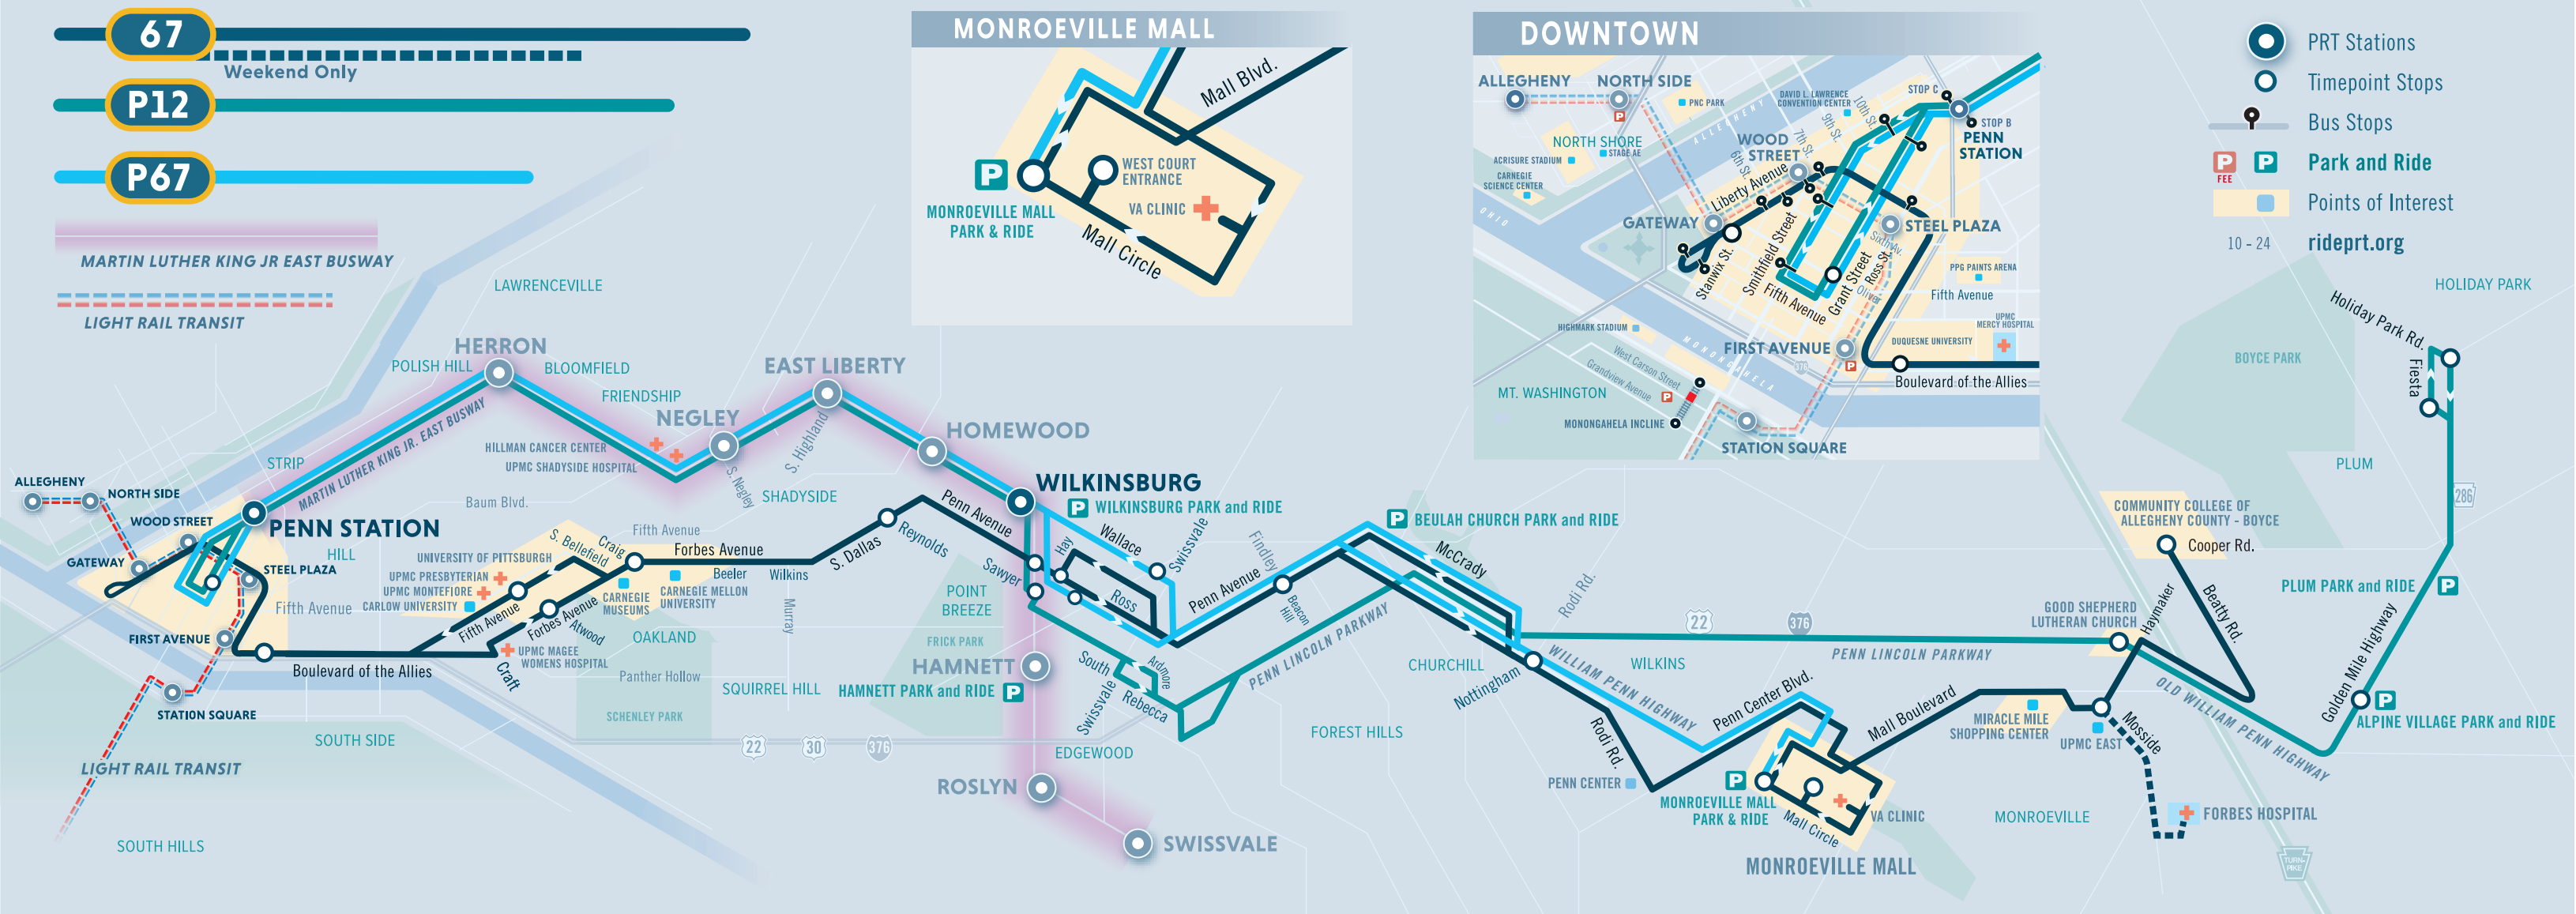

67 Monroeville

P12 Holiday Park Flyer

P67 Monroeville Flyer

Pittsburgh Regional Transit

With mobile ticketing,

PRT makes getting on board easy with the Ready2Ride™ mobile app.

Realtime departures eta.ridePRT.org 412-442-2000 TTY: 412-231-7007 ridePRT.org

Pittsburgh Regional Transit (PRT) hereby gives public notice of its policy to assure full compliance with Title VI of the Civil Rights Act of 1964. PRT is committed to ensuring that no person is excluded from participation in, or denied the benefits of its services on the basis of race, color or national origin as protected by Title VI of the Civil Rights Act of 1964, as amended.

No person or group of persons shall be discriminated against with regard to the routing, scheduling or quality of transportation service furnished by PRT on the basis of race, color or national origin. Frequency of service, age and quality of vehicles assigned to routes, quality of stations serving different routes and location of routes may not be determined on the basis of race, color or national origin.

Any person who believes that they have, individually, or as a member of any specific class of persons, been subjected to discrimination on the basis of race, color or national origin may file a complaint with PRT. A complaint must be filed within 180 days after the date of the alleged discrimination.

Any person who requires additional information concerning this notice or believes that they have been subjected to discrimination and would like to file a complaint should provide written notice to the PRT Customer Service Department at either the address or website listed below:

Customer Service Department
Pittsburgh Regional Transit
345 Sixth Avenue, 3rd Floor
Pittsburgh, PA 15222-2527
www.RidePRT.org

FARE INFORMATION

Your fare will get you farther. Instead of $2.75 per trip with a ConnectCard, transfers have been eliminated and your fare will include **FREE** transfers for up to three hours.

Single trip cash fare	$2.75
NEW: 3-Hour Pass	$2.75
1-Day Pass	$7.00
7-Day Pass	$25.00
7-Day Reduced Fare Pass	$12.50
31-Day Pass	$97.50
31-Day Reduced Fare Pass	$48.75
1-Year Pass	$1,072.50

All passes – with the exception of the 3-hour pass and 1-day pass – will remain active from first use until the end of the service day they are set to expire.

LIGHT RAIL FREE FARE ZONE

Ride for **FREE** anytime from First Avenue Station to Allegheny Station.

SPECIAL FARES

Children ages 6-11 pay half the full ConnectCard fare with a Kid's ConnectCard. Cash half fare is **$1.35**.

Children 5 and under ride **FREE** when accompanied by a fare-paying adult.

Individuals with disabilities pay half the full ConnectCard fare with a Pittsburgh Regional Transit Reduced Fare ConnectCard. Cash half fare is **$1.35**.

Seniors ride **FREE** with a Pittsburgh Regional Transit Senior Citizen ConnectCard or when displaying a state-issued senior citizen transit pass.