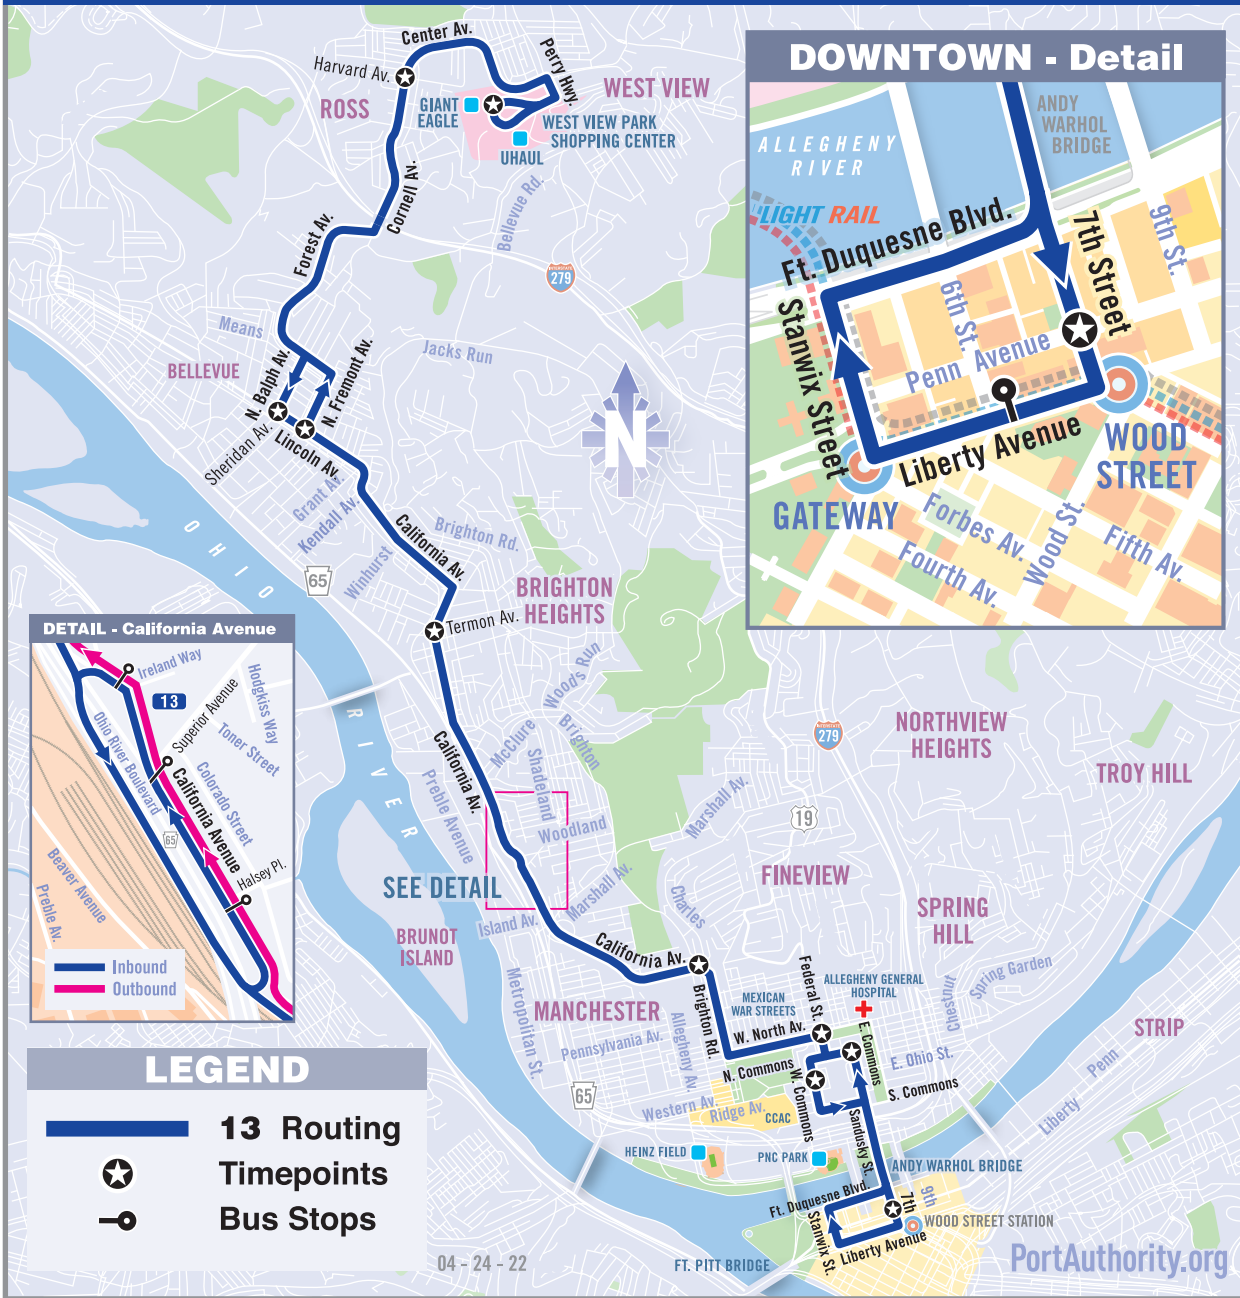

13 Bellevue

BUS STOPS

Route 13 Downtown Stops

7th Street	at Penn Avenue
Liberty Avenue	at 6th Street
Stanwix Street	past Penn Avenue

ANNOUNCEMENTS

September 4, 2022 Service Changes:
Route 13: There are no changes to this schedule.

SERVICE NOTES

Route 13 Sunday service operates on New Years Day, Memorial Day, Independence Day, Labor Day, Thanksgiving and Christmas.

AIRPORT SERVICE

Get away with PRT. Service to and from Pittsburgh International Airport is fast, frequent, and convenient. The 28X Airport Flyer serves Oakland, Downtown Pittsburgh, and most West Busway stops.

Visit rideprt.org, call 412.442.2000, or pick up a schedule for more information.

FARE INFORMATION

Your fare will get you farther. Instead of $2.75 per trip with a ConnectCard, transfers have been eliminated and your fare will include **FREE** transfers for up to three hours.

Single trip cash fare	$2.75
NEW: 3-Hour Pass	$2.75
1-Day Pass	$7.00
7-Day Pass	$25.00
7-Day Reduced Fare Pass	$12.50
31-Day Pass	$97.50
31-Day Reduced Fare Pass	$48.75
1-Year Pass	$1,072.50

All passes – with the exception of the 3-hour pass and 1-day pass – will remain active from first use until the end of the service day they are set to expire.

LIGHT RAIL FREE FARE ZONE

Ride for **FREE** anytime from First Avenue Station to Allegheny Station.

SPECIAL FARES

Children ages 6-11 pay half the full ConnectCard fare with a Kid's ConnectCard. Cash half fare is **$1.35**.

Children 5 and under ride **FREE** when accompanied by a fare-paying adult.

Individuals with disabilities pay half the full ConnectCard fare with a Pittsburgh Regional Transit Reduced Fare ConnectCard. Cash half fare is **$1.35**.

Seniors ride **FREE** with a Pittsburgh Regional Transit Senior Citizen ConnectCard or when displaying a state-issued senior citizen transit pass.

For Reduced Fare, Senior ConnectCard or Kid's ConnectCard eligibility, please visit: www.ridePRT.org/discounts or call Pittsburgh Regional Transit

Customer Service at 412.442.2000.

Translation?
¿Traducción? 需要翻譯?
ترجمة Traduzione? अनुवाद
Customer Service 412.442.2000

CONNECT WITH US!

We're here to help make your trip easier. PRT customer service representatives are available from 6 a.m. to 7 p.m. on weekdays and from 8 a.m. to 4:30 p.m. on weekends and holidays.

- ridePRT.org
- 412.442.2000 or 412.231.7007 (TTY)
- @pghtransit @pghtransitcare @pghtransitalert
- @pghtransit
- Text PAAC (space) and your stop number to 41411 for real-time bus information.
- ACCESS Paratransit: 412.562.5353 or 711 (TTY)

DISCRIMINATION POLICY: Section 601 of Title VI of the Civil Rights Act of 1964 states the following: No person in the United States shall, on the grounds of race, color, or national origin, be excluded from participation under any program or activity receiving Federal financial assistance.

EFFECTIVE 9/04/22

13

13 Bellevue

Downtown • North Shore • Allegheny Center • Mexican War Streets • Calbride Place
Marshall-Shadeland • Brighton Heights
Bellevue • Ross • West View