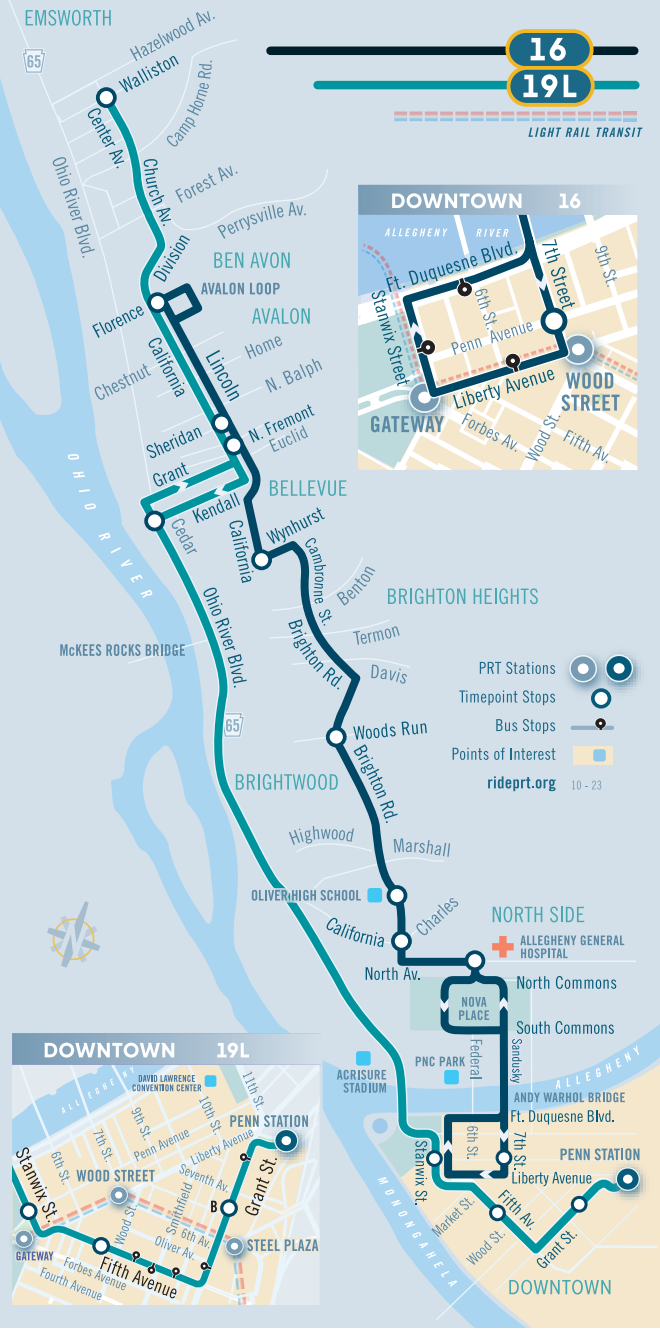

16 Brighton **19L Emsworth Limited**

BUS STOPS

Route 16 Downtown Stops

7th Street at Penn Avenue
Liberty Avenue at 6th Street
Stanwix Street past Penn Avenue
Fort Duquesne Blvd at 6th Street

Route 19L Outbound Downtown Stops

East Busway at Penn Station Stop C
Grant Street past Liberty Avenue (Federal Bldg) at Strawberry Way at Oliver Avenue
Fifth Avenue past William Penn Place near Wood Street opp. MCMasters Way
Stanwix Street past Penn Avenue

WE'RE HIRING

Pittsburgh Regional Transit is looking for some new faces. We offer great pay and benefits, and a direct route to a great future.

Go to ridePRT.org/careers

PRT is an Equal Opportunity Employer.

19L EMSWORTH LIMITED

MONDAY THROUGH FRIDAY SERVICE

To Downtown Pittsburgh							To Bellevue - Emsworth						
Emsworth Center Ave at Walliston Ave	Avalon California Ave at Florence Ave	Bellevue Lincoln Ave at Sheridan Ave	Bellevue Kendall Ave at Cedar Ave	Downtown Fifth Ave at Wood St	Downtown Grant St at USX Stop B	Downtown Penn Station Stop B	Downtown Penn Station Stop C	Downtown Fifth Ave opp. MCMasters Way	Downtown Stanwix St past Penn Ave	Bellevue Ohio River Blvd at Kendall Ave	Bellevue Lincoln Ave at N Fremont Ave	Avalon California Ave at Avalon Loop	Emsworth Center Ave at Walliston Ave
5:51	5:59	6:06	6:11	6:24	6:28	6:29	3:31	3:41	3:44	3:53	3:57	4:04	4:10
6:21	6:29	6:36	6:41	6:54	6:58	6:59	4:01	4:11	4:14	4:23	4:27	4:34	4:40
6:51	6:59	7:06	7:11	7:24	7:28	7:29	4:31	4:41	4:43	4:52	4:56	5:03	5:09
7:21	7:29	7:36	7:41	7:54	7:58	7:59	5:01	5:11	5:13	5:21	5:25	5:32	5:38
7:51	7:59	8:06	8:11	8:24	8:28	8:29	5:31	5:40	5:42	5:50	5:54	6:00	6:06
8:20	8:28	8:35	8:40	8:54	8:58	8:59	6:06	6:15	6:17	6:25	6:29	6:35	6:41
8:50	8:58	9:05	9:10	9:24	9:28	9:29	.....	.....	.....	.....	.....	.....	.....

Pittsburgh Regional Transit

With mobile ticketing,

PRT makes getting on board easy with the Ready2Ride™ mobile app.

Realtime departures eta.ridePRT.org 412-442-2000 TTY: 412-231-7007 ridePRT.org

Pittsburgh Regional Transit

By investing in electric buses,

PRT is in it for the long run.

Realtime departures eta.ridePRT.org 412-442-2000 TTY: 412-231-7007 ridePRT.org

ANNOUNCEMENTS

October 1, 2023 Service Changes:

Route 16: There are no changes to this schedule.

Route 19L: Weekday trip times have changed. See schedule for details.

SERVICE NOTES

Route 16 Sunday service operates on New Year's Day, Memorial Day, Independence Day, Labor Day, Thanksgiving and Christmas.

Route 19L does not operate on Saturdays, Sundays, New Year's Day, Memorial Day, Independence Day, Labor Day, Thanksgiving or Christmas.

AIRPORT SERVICE

Get away with PRT. Service to and from Pittsburgh International Airport is fast, frequent, and convenient. The 28X Airport Flyer serves Oakland, Downtown Pittsburgh, and most West Busway stops.

Visit rideprt.org, call 412.442.2000, or pick up a schedule for more information.

FARE INFORMATION