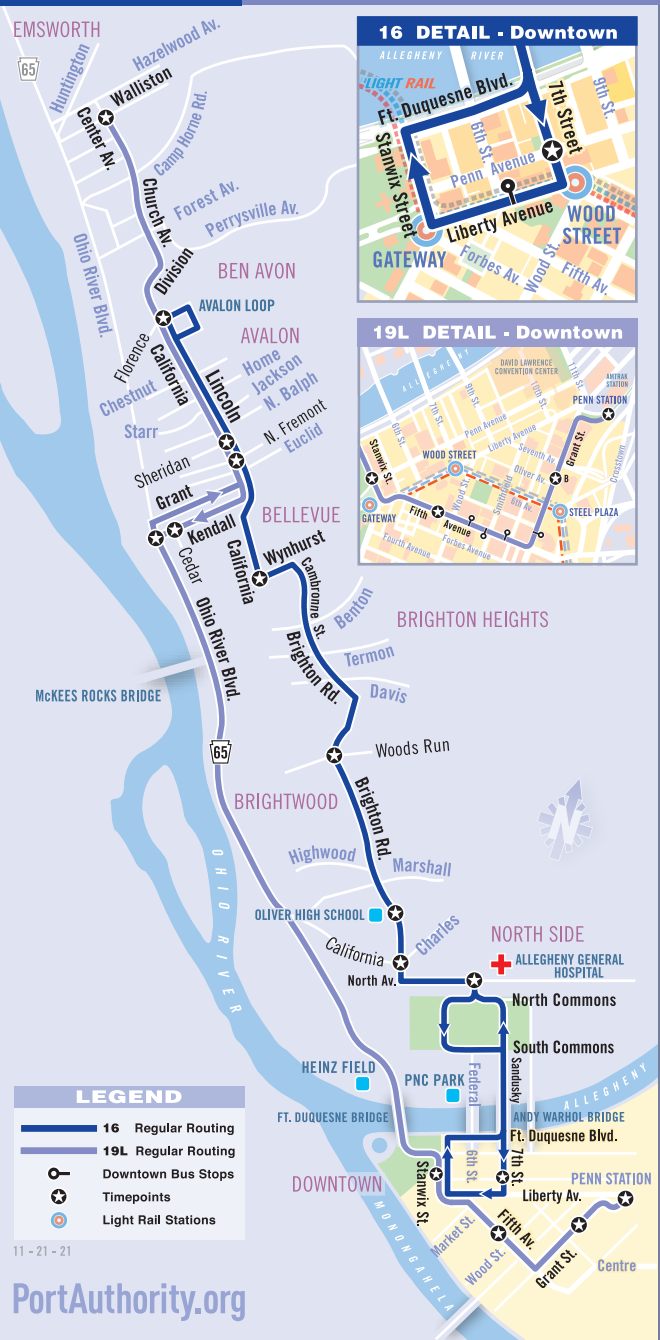

**16 Brighton** **19L Emsworth Limited**

**BUS STOPS**

**Route 16 Downtown Stops**

<b>7th Street</b>	at Penn Avenue
<b>Liberty Avenue</b>	at 6th Street
<b>Stanwix Street</b>	past Penn Avenue
<b>Fort Duquesne Blvd</b>	at 6th Street

**Route 19L Outbound Downtown Stops**

<b>East Busway</b>	at Penn Station Stop C
<b>Grant Street</b>	past Liberty Avenue (Federal Bldg) at Strawberry Way at Oliver Avenue
<b>Fifth Avenue</b>	past William Penn Place near Wood Street opp. MCMasters Way
<b>Stanwix Street</b>	past Penn Avenue

**19L EMSWORTH LIMITED**  
**MONDAY THROUGH FRIDAY SERVICE**

To Downtown Pittsburgh							To Bellevue - Emsworth						
Emsworth Center Ave at Walliston Ave	Avalon California Ave at Florence Ave	Bellevue Lincoln Ave at Sheridan Ave	Bellevue Kendall Ave at Cedar Ave	Downtown Fifth Ave at Wood St	Downtown Grant St at USX Stop B	Downtown Penn Station Stop B	Downtown Penn Station Stop C	Downtown Fifth Ave opp. MCMasters Way	Downtown Stanwix St past Penn Ave	Bellevue Ohio River Blvd at Kendall Ave	Bellevue Lincoln Ave at N Fremont Ave	Avalon California Ave at Avalon Loop	Emsworth Center Ave at Walliston Ave
5:51	5:59	6:06	6:11	6:24	6:28	6:29	4:01	4:11	4:14	4:23	4:27	4:34	4:40
6:21	6:29	6:36	6:41	6:54	6:58	6:59	4:31	4:41	4:43	4:52	4:56	5:03	5:09
6:51	6:59	7:06	7:11	7:24	7:28	7:29	5:01	5:11	5:13	5:21	5:25	5:32	5:38
7:21	7:29	7:36	7:41	7:54	7:58	7:59	5:31	5:40	5:42	5:50	5:54	6:00	6:06
7:51	7:59	8:06	8:11	8:24	8:28	8:29	6:06	6:15	6:17	6:25	6:29	6:35	6:41
8:20	8:28	8:35	8:40	8:54	8:58	8:59	6:31	6:40	6:42	6:49	6:53	6:59	7:05
8:50	8:58	9:05	9:10	9:24	9:28	9:29	.....	.....	.....	.....	.....	.....	.....

**AIRPORT SERVICE**

Get away with PRT. Service to and from Pittsburgh International Airport is fast, frequent, and convenient. The 28X Airport Flyer serves Oakland, Downtown Pittsburgh, and most West Busway stops.