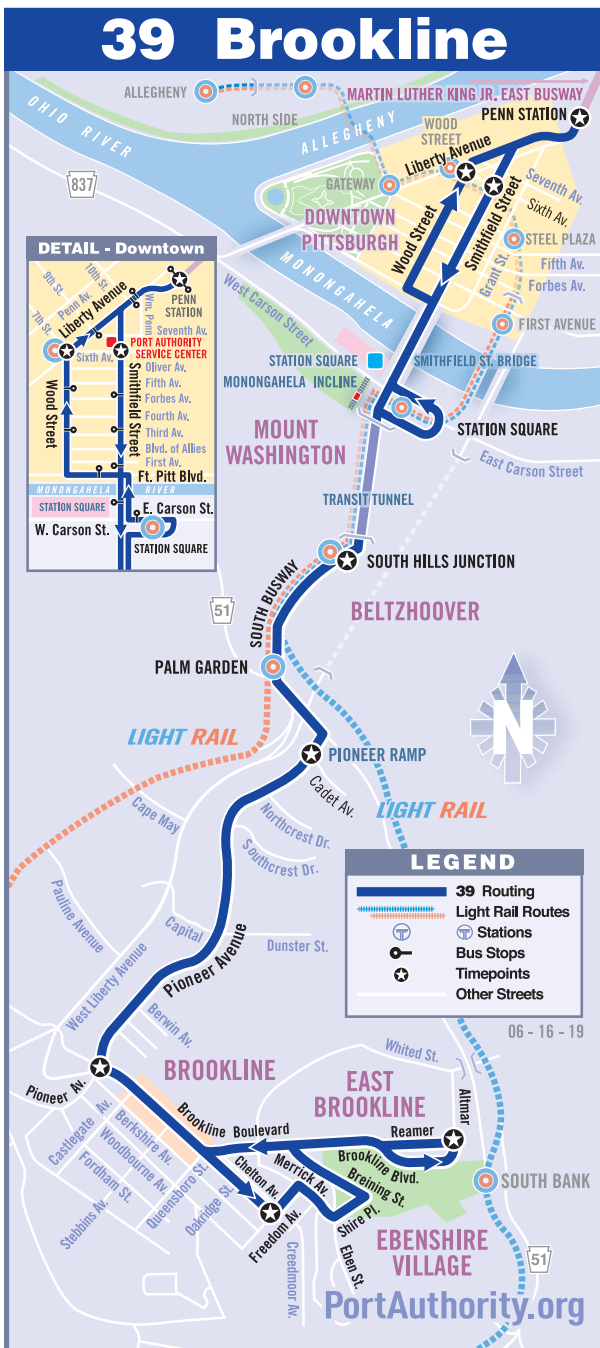

INCLINE FARES ONLY

FARES COLLECTED AT UPPER STATION. EXACT FARE REQUIRED.

	CONNECTIX 3-Hour Pass	CONNECTCARD Valid For 3 Hours Deducted From Stored Cash Value	CASH FARE One Way
FULL FARE	$2.75	$2.75	$2.75
REDUCED FARE Medicare ID Cards are no Longer Accepted	Not Available	$1.35*	$1.35
KIDS FARE Ages 6-11 Ages 5 & Under Ride FREE	$1.35**	$1.35***	$1.35
SENIORS Ages 65 or Over Senior Citizen Connectcard or State-Issued Senior Citizen Transit Pass Required		FREE	

*Reduced Fare Connectcard Required
**Available at Incline Connectcard Vending Machine
***Kids Connect Card Required

The Monongahela Incline
Hours Monday through Saturday from 5:30 am to 12:45 am and on Sundays and holidays from 8:45 am to midnight.

Mobile ticketing is also available! For more information on how to purchase tickets and passes from the convenience of your smartphone, visit portauthority.org/gomobile.

WE'RE HIRING

Pittsburgh Regional Transit is looking for some new faces. We offer great pay and benefits, and a direct route to a great future.

[Go to ridePRT.org/careers](http://ridePRT.org/careers)

PRT is an Equal Opportunity Employer.