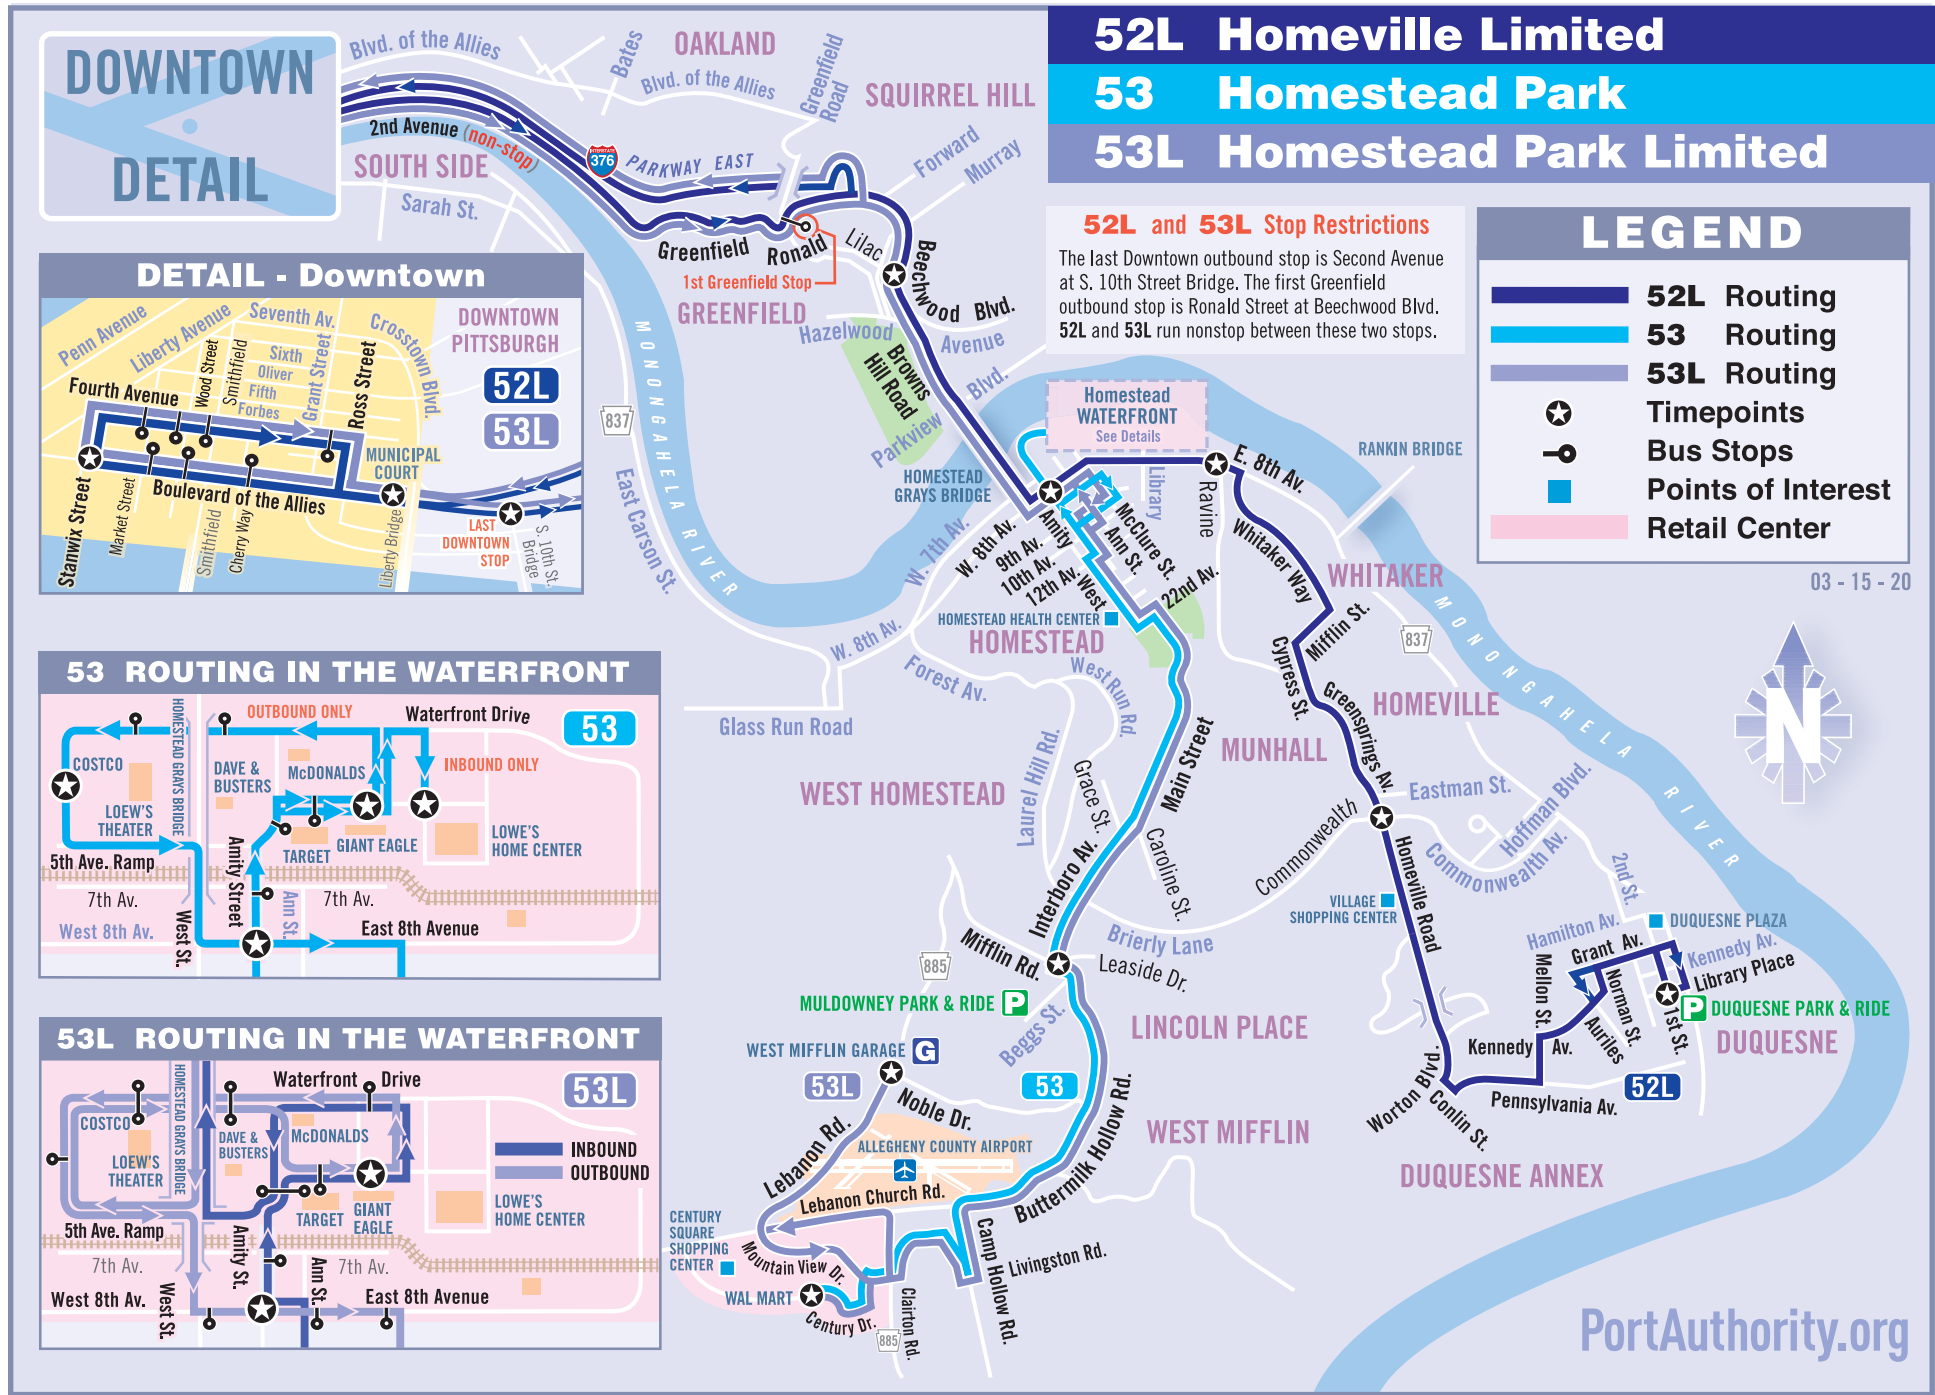

52L Homeville Limited
53 Homestead Park
53L Homestead Park Limited

52L and 53L Stop Restrictions
The last Downtown outbound stop is Second Avenue at S. 10th Street Bridge. The first Greenfield outbound stop is Ronald Street at Beechwood Blvd. 52L and 53L run nonstop between these two stops.

LEGEND

- 52L Routing
- 53 Routing
- 53L Routing
- ⊙ Timepoints
- Bus Stops
- Points of Interest
- Retail Center

BUS STOPS

Routes 52L & 53L Downtown Stops

Second Avenue	opp Municipal Court
Boulevard of the Allies	past Cherry Way at Wood Street at Market Street at Stanwix Street
Fourth Avenue	at PPG Entrance at Wood Street at Smithfield Street past Grant Street
Second Avenue	at B Street

AIRPORT SERVICE

Get away with PRT. Service to and from Pittsburgh International Airport is fast, frequent, and convenient. The 28X Airport Flyer serves Oakland, Downtown Pittsburgh, and most West Busway stops.

Visit rideprt.org, call 412.442.2000, or pick up a schedule for more information.

WE'RE HIRING

Pittsburgh Regional Transit is looking for some new faces. We offer great pay and benefits, and a direct route to a great future.

Go to ridePRT.org/careers

PRT is an Equal Opportunity Employer.

Pittsburgh Regional Transit (PRT) hereby gives public notice of its policy to assure full compliance with Title VI of the Civil Rights Act of 1964. PRT is committed to ensuring that no person is excluded from participation in, or denied the benefits of its services on the basis of race, color or national origin as protected by Title VI of the Civil Rights Act of 1964, as amended.

No person or group of persons shall be discriminated against with regard to the routing, scheduling or quality of transportation service furnished by PRT on the basis of race, color or national origin. Frequency of service, age and quality of vehicles assigned to routes, quality of stations serving different routes and location of routes may not be determined on the basis of race, color or national origin.

Any person who believes that they have, individually, or as a member of any specific class of persons, been subjected to discrimination on the basis of race, color or national origin may file a complaint with PRT. A complaint must be filed within 180 days after the date of the alleged discrimination.

Any person who requires additional information concerning this notice or believes that they have been subjected to discrimination and would like to file a complaint should provide written notice to the PRT Customer Service Department at either the address or website listed below:

Customer Service Department
Pittsburgh Regional Transit
345 Sixth Avenue, 3rd Floor
Pittsburgh, PA 15222-2527
www.RidePRT.org

FARE INFORMATION

Your fare will get you farther. Instead of $2.75 per trip with a ConnectCard, transfers have been eliminated and your fare will include **FREE** transfers for up to three hours.