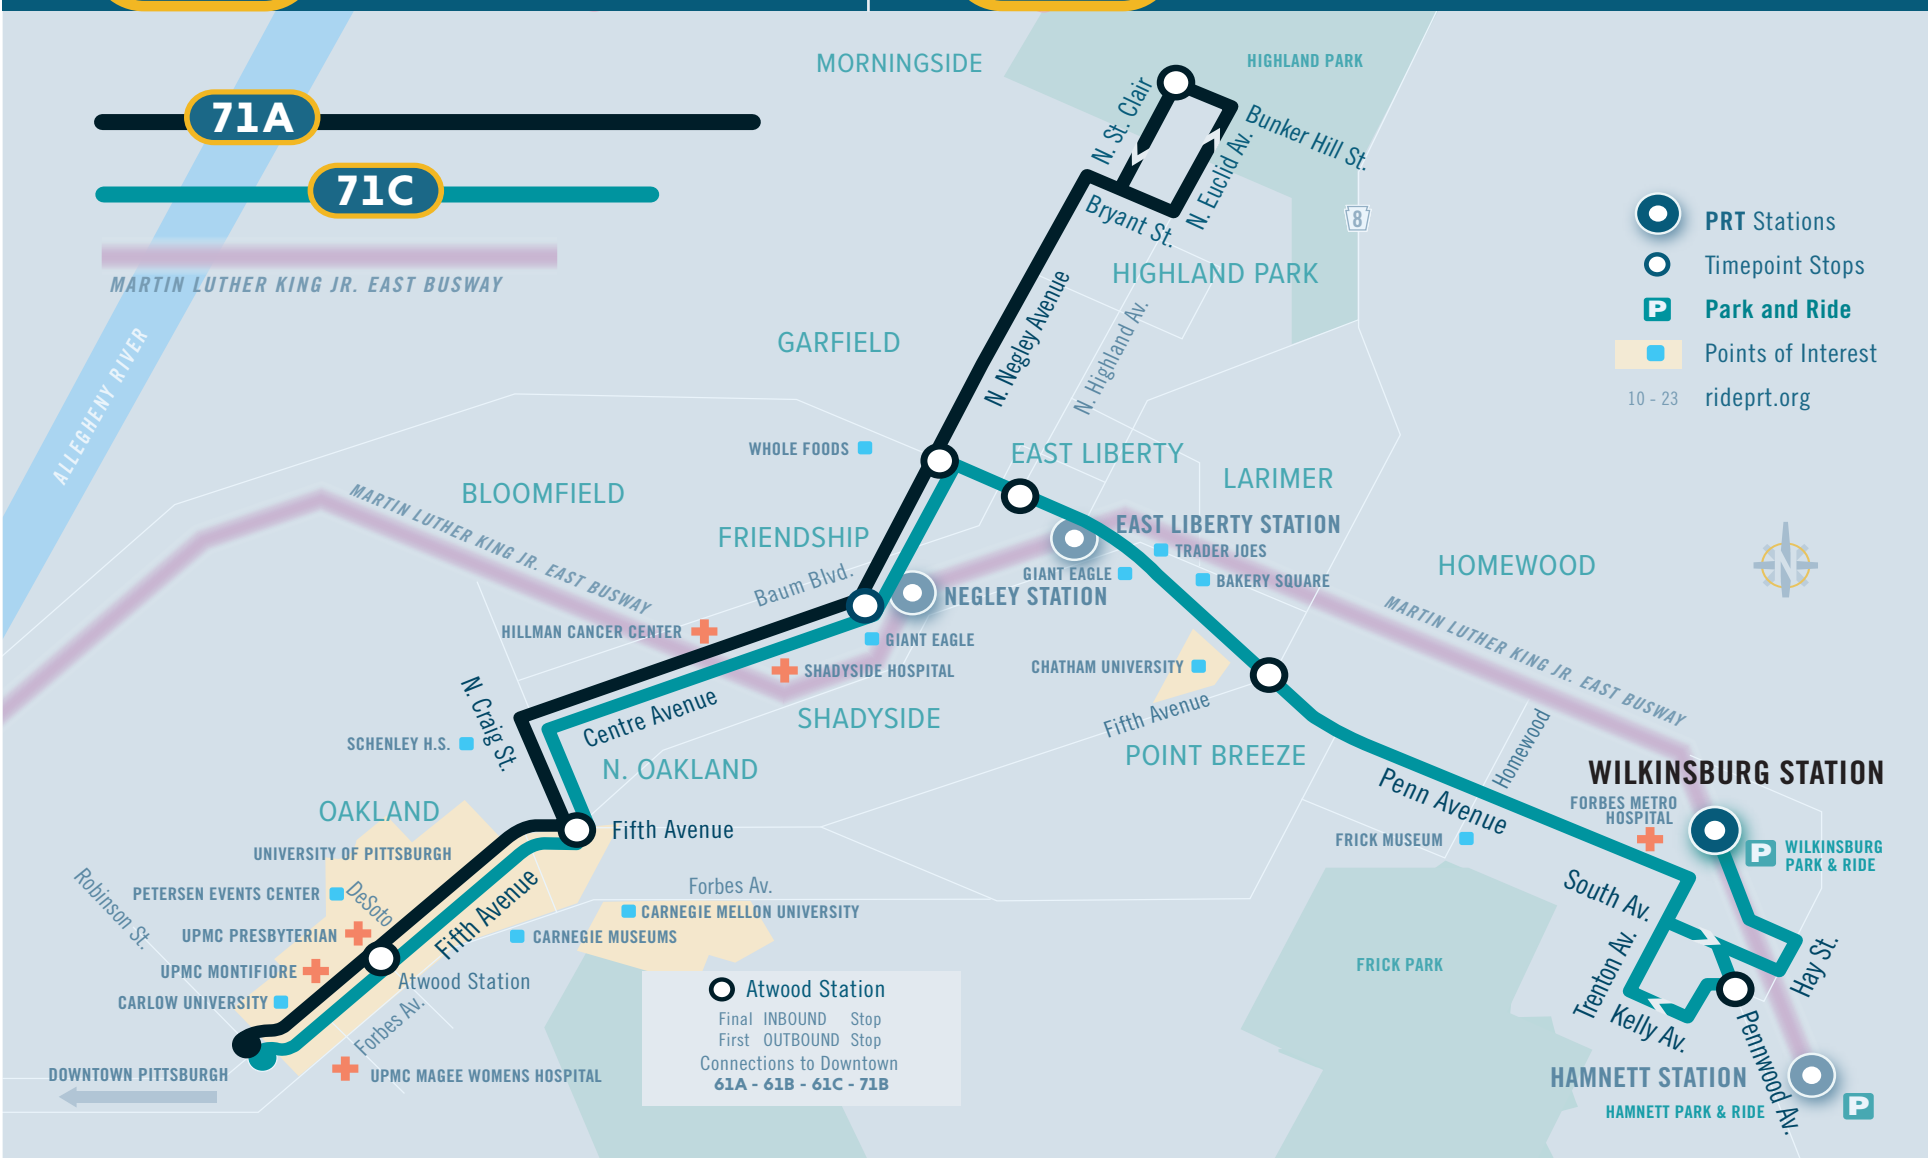

No person or group of persons shall be discriminated against with regard to the routing, scheduling or quality of transportation service furnished by PRT on the basis of race, color or national origin. Frequency of service, age and quality of vehicles assigned to routes, quality of stations serving different routes and location of routes may not be determined on the basis of race, color or national origin.

Any person who believes that they have, individually, or as a member of any specific class of persons, been subjected to discrimination on the basis of race, color or national origin may file a complaint with PRT. A complaint must be filed within 180 days after the date of the alleged discrimination.

Any person who requires additional information concerning this notice or believes that they have been subjected to discrimination and would like to file a complaint should provide written notice to the PRT Customer Service Department at either the address or website listed below:

Customer Service Department
Pittsburgh Regional Transit
345 Sixth Avenue, 3rd Floor
Pittsburgh, PA 15222-2527
www.RidePRT.org

71A Negley Short

71C Point Breeze Short

FARE INFORMATION

Your fare will get you farther. Instead of $2.75 per trip with a ConnectCard, transfers have been eliminated and your fare will include **FREE** transfers for up to three hours.