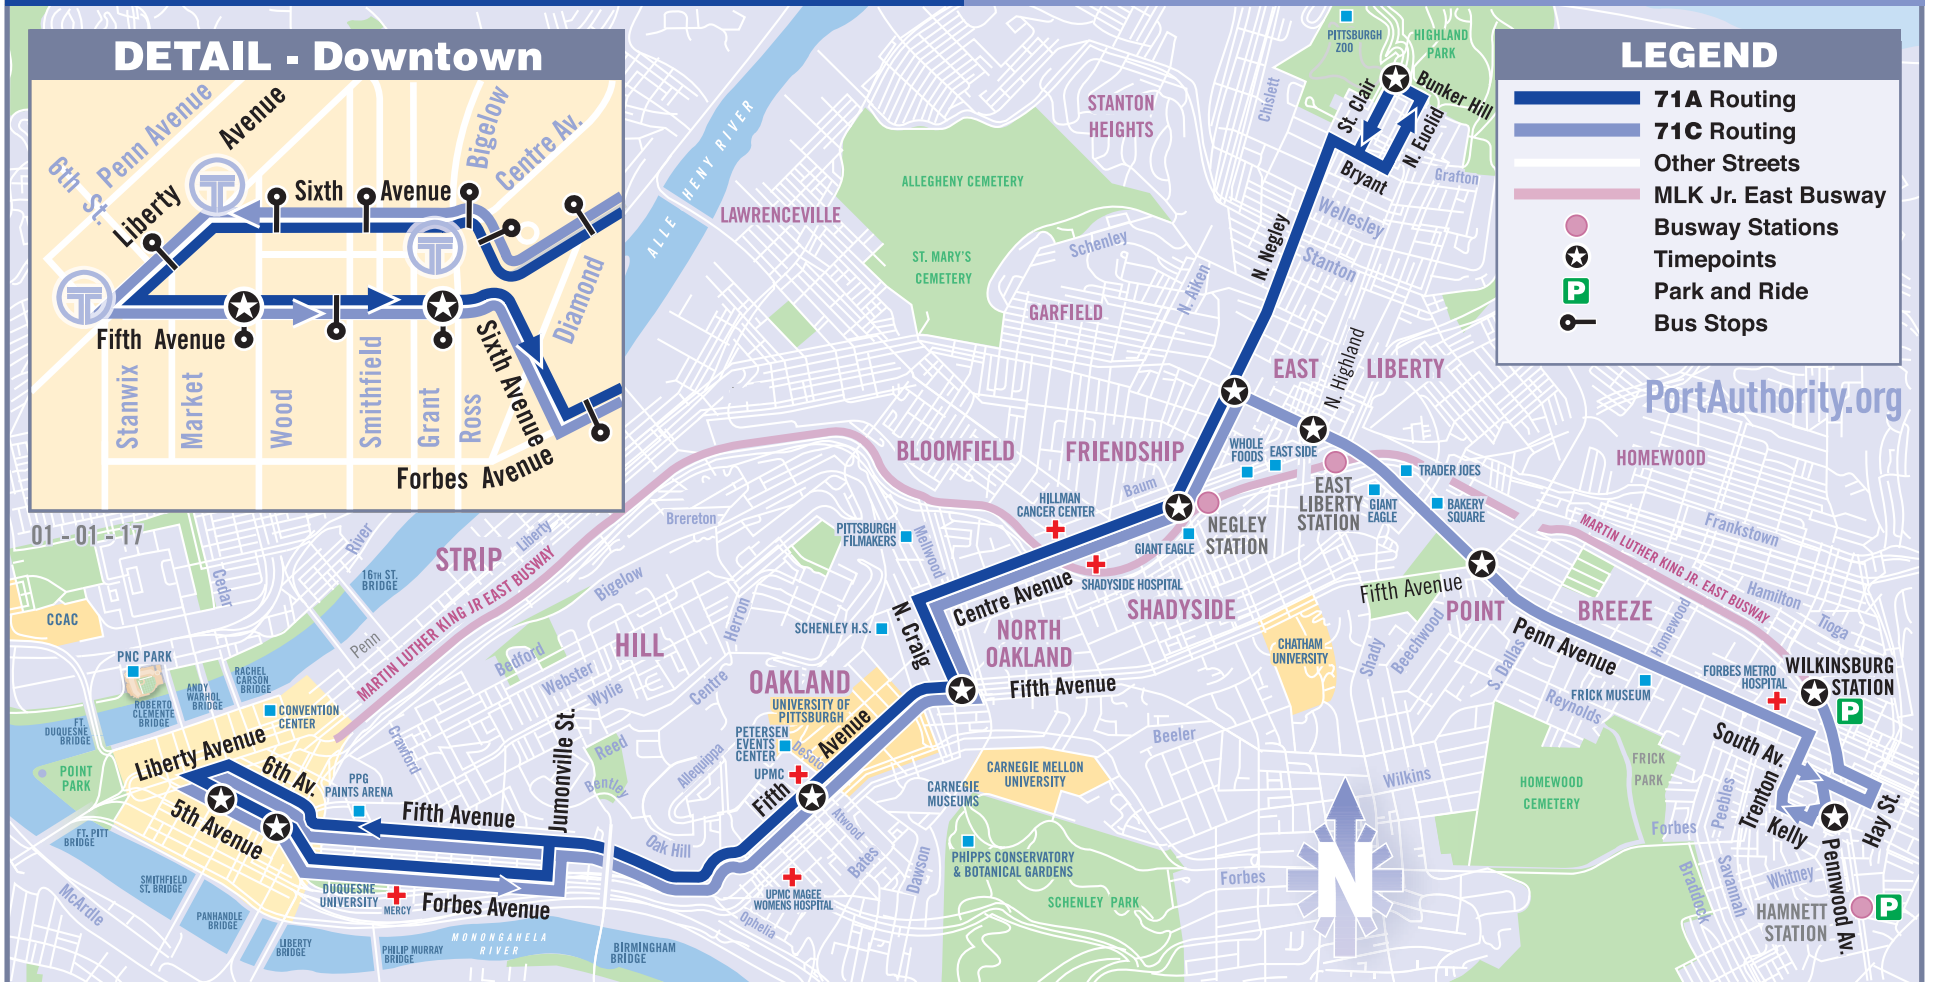

No person or group of persons shall be discriminated against with regard to the routing, scheduling or quality of transportation service furnished by PRT on the basis of race, color or national origin. Frequency of service, age and quality of vehicles assigned to routes, quality of stations serving different routes and location of routes may not be determined on the basis of race, color or national origin.

Any person who believes that they have, individually, or as a member of any specific class of persons, been subjected to discrimination on the basis of race, color or national origin may file a complaint with PRT. A complaint must be filed within 180 days after the date of the alleged discrimination.

Any person who requires additional information concerning this notice or believes that they have been subjected to discrimination and would like to file a complaint should provide written notice to the PRT Customer Service Department at either the address or website listed below:

Customer Service Department
Pittsburgh Regional Transit
345 Sixth Avenue, 3rd Floor
Pittsburgh, PA 15222-2527
www.RidePRT.org

71A Negley

71C Point Breeze

FARE INFORMATION

Your fare will get you farther. Instead of $2.75 per trip with a ConnectCard, transfers have been eliminated and your fare will include **FREE** transfers for up to three hours.

Single trip cash fare	$2.75
NEW: 3-Hour Pass	$2.75
1-Day Pass	$7.00
7-Day Pass	$25.00
7-Day Reduced Fare Pass	$12.50
31-Day Pass	$97.50
31-Day Reduced Fare Pass	$48.75
1-Year Pass	$1,072.50

All passes – with the exception of the 3-hour pass and 1-day pass – will remain active from first use until the end of the service day they are set to expire.

LIGHT RAIL FREE FARE ZONE
Ride for **FREE** anytime from First Avenue Station to Allegheny Station.

SPECIAL FARES
Children ages 6-11 pay half the full ConnectCard fare with a Kid's ConnectCard. Cash half fare is **$1.35**.

Children 5 and under ride **FREE** when accompanied by a fare-paying adult.

Individuals with disabilities pay half the full ConnectCard fare with a Pittsburgh Regional Transit Reduced Fare ConnectCard. Cash half fare is **$1.35**.

Seniors ride **FREE** with a Pittsburgh Regional Transit Senior Citizen ConnectCard or when displaying a state-issued senior citizen transit pass.

For Reduced Fare, Senior ConnectCard or Kid's ConnectCard eligibility, please visit: www.ridePRT.org/discounts or call Pittsburgh Regional Transit **Customer Service** at **412.442.2000**.

Translation?
¿Traducción? 需要翻譯?
ترجمة Traduzione? अनुवाद
Customer Service 412.442.2000

CONNECT WITH US!

We're here to help make your trip easier. PRT customer service representatives are available from 6 a.m. to 7 p.m. on weekdays and from 8 a.m. to 4:30 p.m. on weekends and holidays.

- ridePRT.org
- 412.442.2000 or 412.231.7007 (TTY)
- @pghtransit @pghtransicare @pghtransitalert
- @pghtransit
- Text PAAC (space) and your stop number to 41411 for real-time bus information.
- ACCESS Paratransit: 412.562.5353 or 711 (TTY)

EFFECTIVE 11/20/22

71A Negley

Downtown • Uptown • Soho • Oakland
North Oakland • Shadyside • Friendship
East Liberty • Highland Park

71C Point Breeze

Downtown • Uptown • Soho • Oakland
North Oakland • Shadyside • Friendship
East Liberty • Bakery Square • Point Breeze
Wilkinsburg

Pittsburgh Regional Transit
rideprt.org