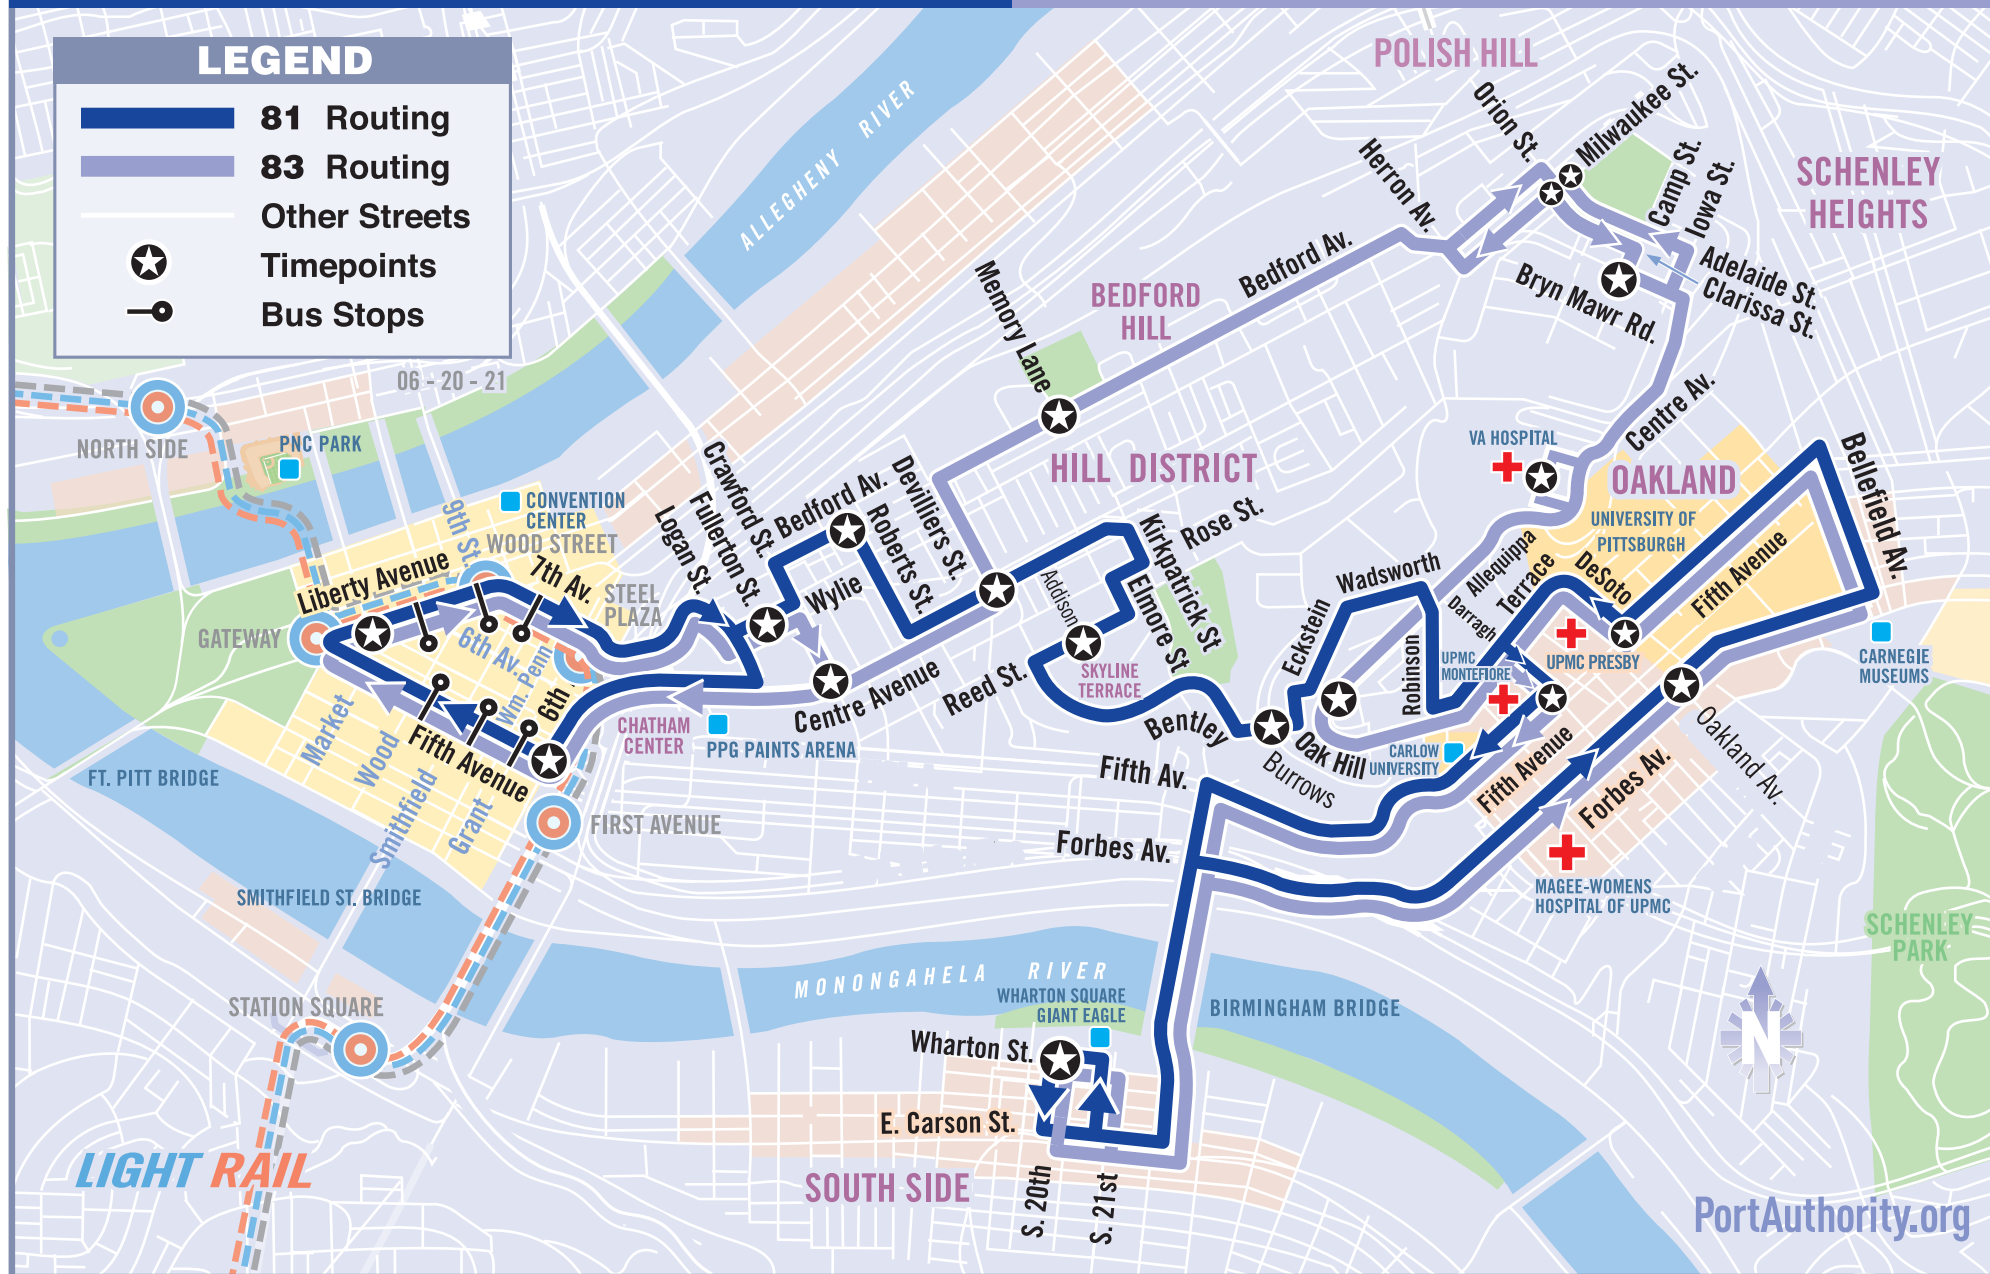

81 Oak Hill

83 Bedford Hill

BUS STOPS

Routes 81 & 83 Downtown Stops	
Sixth Avenue	at Fifth Avenue
Fifth Avenue	near Grant Street at Smithfield Street near Wood Street
Liberty Avenue	at Market Street at Sixth Avenue opp. 9th Street
Seventh Avenue	at William Penn Place