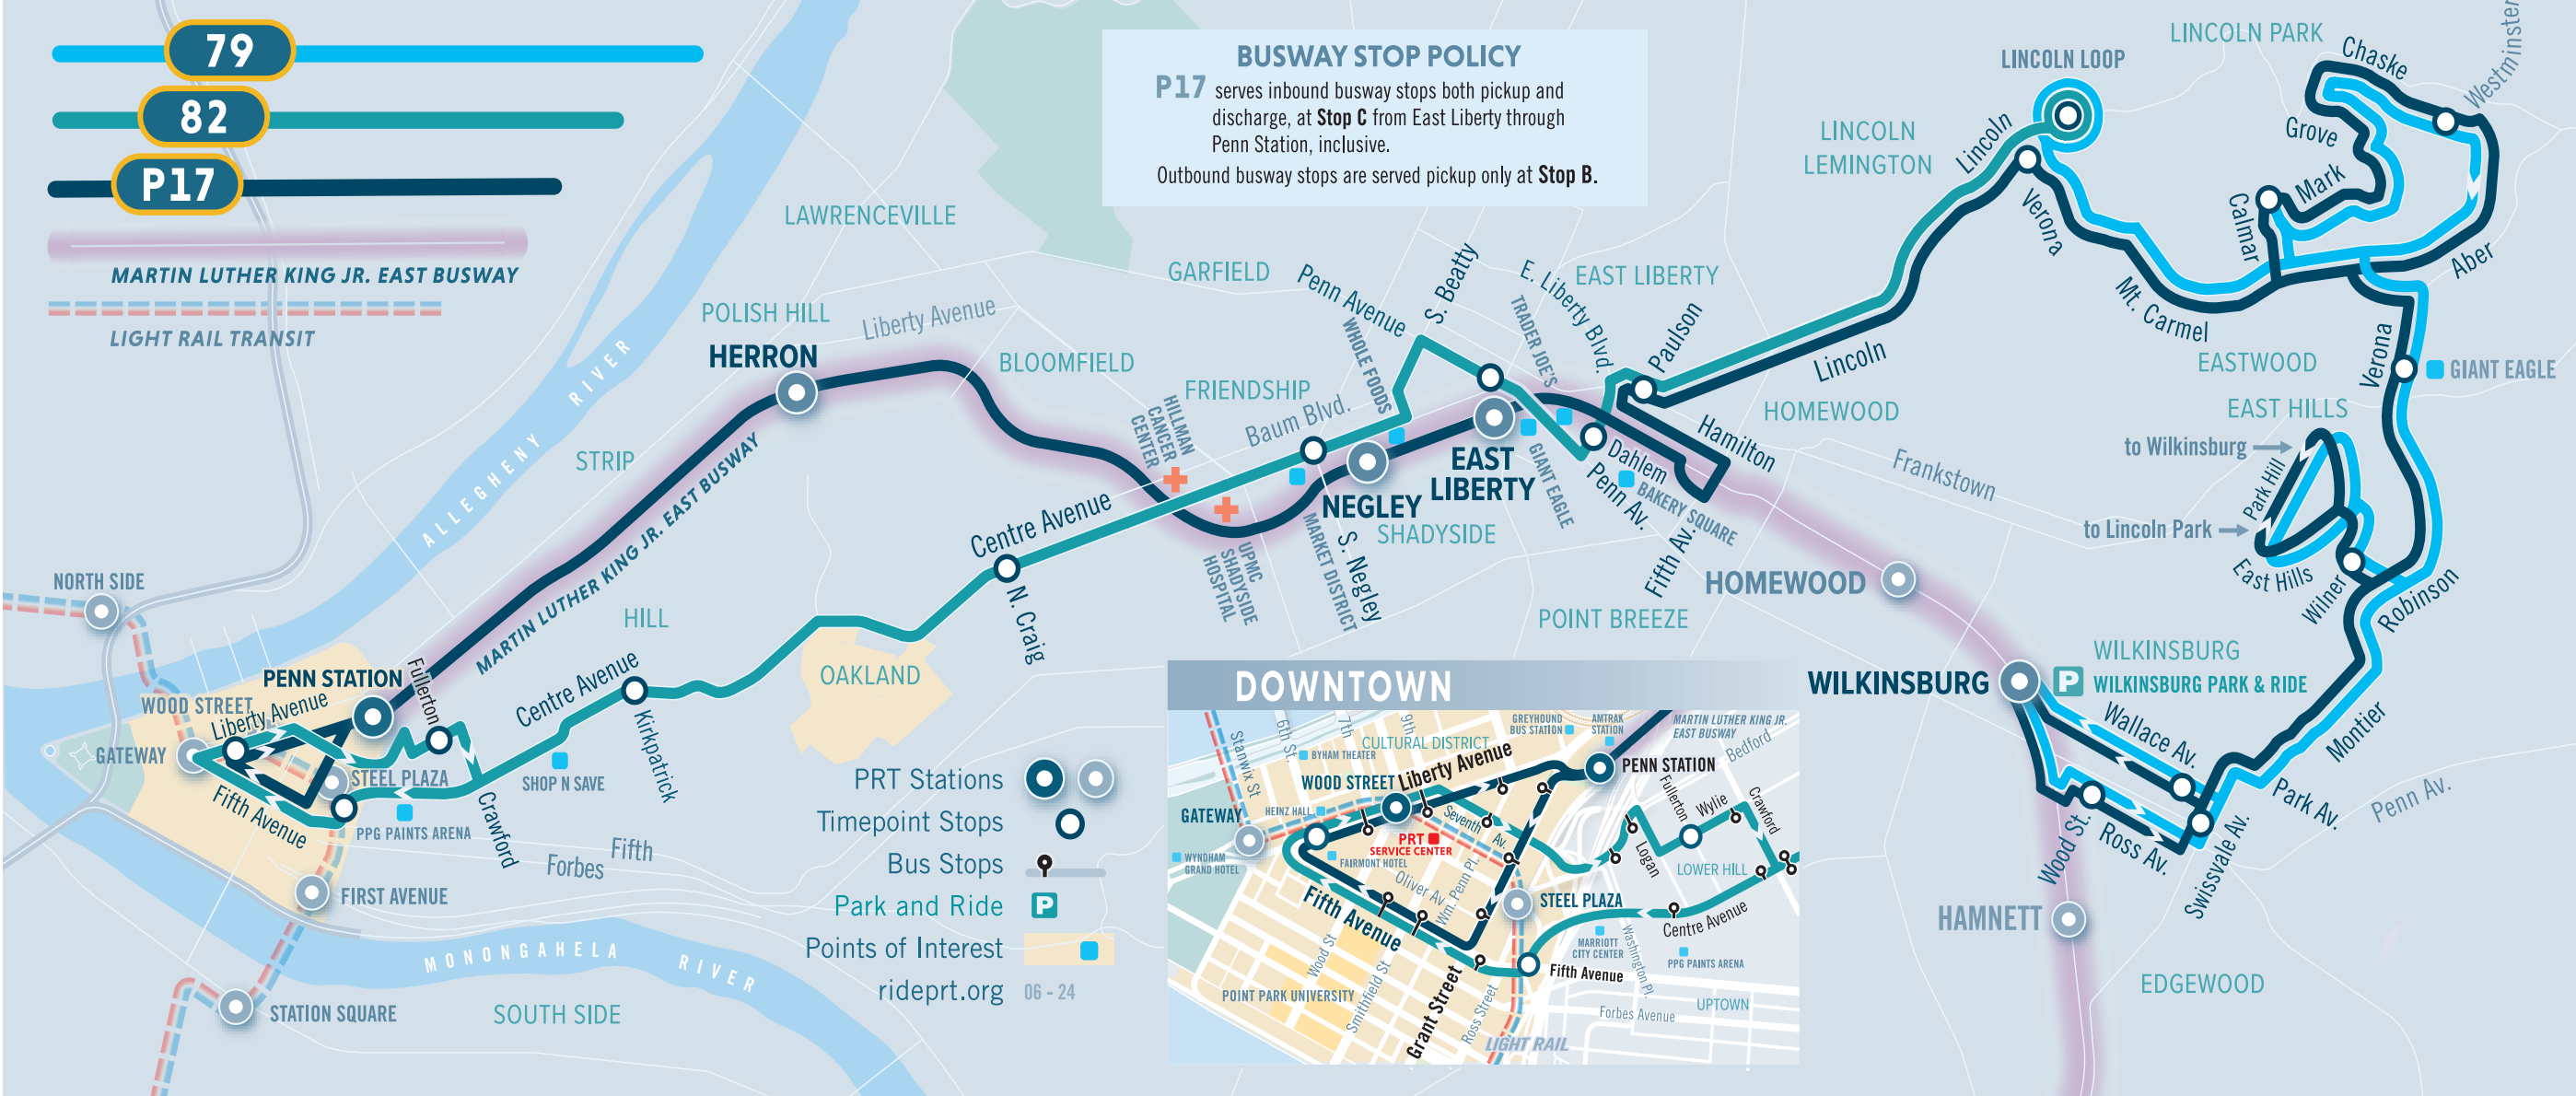

79 East Hills

82 Lincoln

P17 Lincoln Park Flyer

82 LINCOLN MONDAY THROUGH FRIDAY SERVICE

To Shadyside - Hill District - Downtown										
Lincoln-Lemington at Verona Blvd	Bakery Square at East Liberty Blvd	East Liberty at Penn Ave	Shadyside at N Highland Ave	North Oakland at S Negley Ave	Hill District at Kirkpatrick St	Hill District at N Craig St	Downtown at Crawford St	Downtown at Sixth Ave	Downtown at near Fifth Ave	Downtown at Market St
4:27	4:33	4:37	4:39	4:44	4:50	4:53	4:56	5:00		
4:47	4:53	4:57	4:59	5:04	5:10	5:13	5:16	5:20		
5:07	5:13	5:17	5:19	5:24	5:30	5:33	5:36	5:40		
5:25	5:31	5:35	5:37	5:42	5:50	5:53	5:56	6:00		
5:44	5:50	5:54	5:57	6:02	6:10	6:13	6:16	6:20		
6:04	6:10	6:14	6:17	6:22	6:30	6:33	6:36	6:40		
6:21	6:27	6:31	6:34	6:40	6:48	6:51	6:55	7:00		
6:34	6:41	6:46	6:49	6:55	7:03	7:06	7:10	7:15		
6:48	6:55	7:00	7:03	7:10	7:18	7:21	7:25	7:30		
7:03	7:10	7:15	7:18	7:25	7:33	7:36	7:40	7:45		
7:18	7:25	7:30	7:33	7:40	7:48	7:51	7:55	8:00		
7:32	7:39	7:44	7:48	7:54	8:03	8:06	8:10	8:15		
7:47	7:54	7:59	8:03	8:09	8:18	8:21	8:25	8:30		
8:02	8:09	8:14	8:18	8:24	8:33	8:36	8:40	8:45		
8:17	8:24	8:29	8:33	8:39	8:48	8:51	8:55	9:00		
8:38	8:45	8:50	8:54	9:01	9:08	9:12	9:15	9:20		
8:58	9:05	9:10	9:14	9:21	9:28	9:32	9:35	9:40		
9:18	9:25	9:30	9:34	9:41	9:48	9:52	9:55	10:00		
9:38	9:45	9:50	9:54	10:01	10:08	10:12	10:15	10:20		
9:58	10:05	10:10	10:14	10:21	10:28	10:32	10:35	10:40		
10:18	10:25	10:30	10:34	10:41	10:48	10:52	10:55	11:00		
10:37	10:44	10:49	10:54	11:00	11:08	11:12	11:16	11:20		
10:57	11:04	11:09	11:14	11:20	11:28	11:32	11:36	11:40		
11:17	11:24	11:29	11:34	11:40	11:48	11:52	11:56	12:00		
11:35	11:42	11:48	11:52	12:00	12:07	12:11	12:15	12:20		
11:55	12:02	12:08	12:12	12:20	12:27	12:31	12:35	12:40		
12:15	12:22	12:28	12:32	12:40	12:47	12:51	12:55	1:00		
12:35	12:42	12:48	12:52	1:00	1:07	1:11	1:15	1:20		
12:50	12:57	1:03	1:07	1:15	1:22	1:26	1:30	1:35		
1:15	1:22	1:28	1:32	1:40	1:47	1:51	1:55	2:00		
1:34	1:41	1:47	1:51	1:59	2:07	2:11	2:15	2:20		
1:54	2:01	2:07	2:11	2:19	2:27	2:31	2:35	2:40		
2:14	2:21	2:27	2:31	2:39	2:47	2:51	2:55	3:00		
2:29	2:36	2:42	2:46	2:54	3:02	3:06	3:10	3:15		
2:49	2:57	3:02	3:07	3:14	3:22	3:26	3:31	3:35		
2:59	3:07	3:12	3:17	3:24	3:32	3:36	3:41	3:45		
3:14	3:22	3:27	3:32	3:39	3:47	3:51	3:56	4:00		
3:29	3:37	3:42	3:47	3:54	4:02	4:06	4:11	4:15		
3:44	3:52	3:57	4:01	4:09	4:17	4:21	4:25	4:30		
3:59	4:07	4:12	4:16	4:24	4:32	4:36	4:40	4:45		
4:14	4:22	4:27	4:31	4:39	4:47	4:51	4:55	5:00		
4:35	4:42	4:48	4:52	5:00	5:07	5:10	5:15	5:20		
4:55	5:02	5:08	5:12	5:20	5:27	5:30	5:35	5:40		
5:15	5:22	5:28	5:32	5:40	5:47	5:50	5:55	6:00		
5:38	5:45	5:50	5:54	6:00	6:08	6:11	6:15	6:20		
5:59	6:06	6:11	6:15	6:21	6:29	6:32	6:36	6:40		
6:19	6:26	6:31	6:35	6:41	6:49	6:52	6:56	7:00		
6:51	6:57	7:02	7:06	7:12	7:19	7:22	7:26	7:30		
7:21	7:27	7:32	7:36	7:42	7:49	7:52	7:56	8:00		
7:54	8:00	8:04	8:08	8:14	8:20	8:23	8:26	8:30		
8:29	8:35	8:39	8:43	8:49	8:55	8:58	9:01	9:05		
8:54	9:00	9:04	9:07	9:13	9:19	9:22	9:26	9:30		
9:24	9:30	9:34	9:37	9:43	9:49	9:52	9:56	10:00		
9:56	10:02	10:05	10:08	10:14	10:20	10:23	10:27	10:30		
10:26	10:32	10:35	10:38	10:44	10:50	10:53	10:57	11:00		
11:28	11:34	11:37	11:39	11:44	11:51	11:53	11:56	12:00		
12:28	12:34	12:37	12:39	12:44	12:51	12:53	12:56	1:00