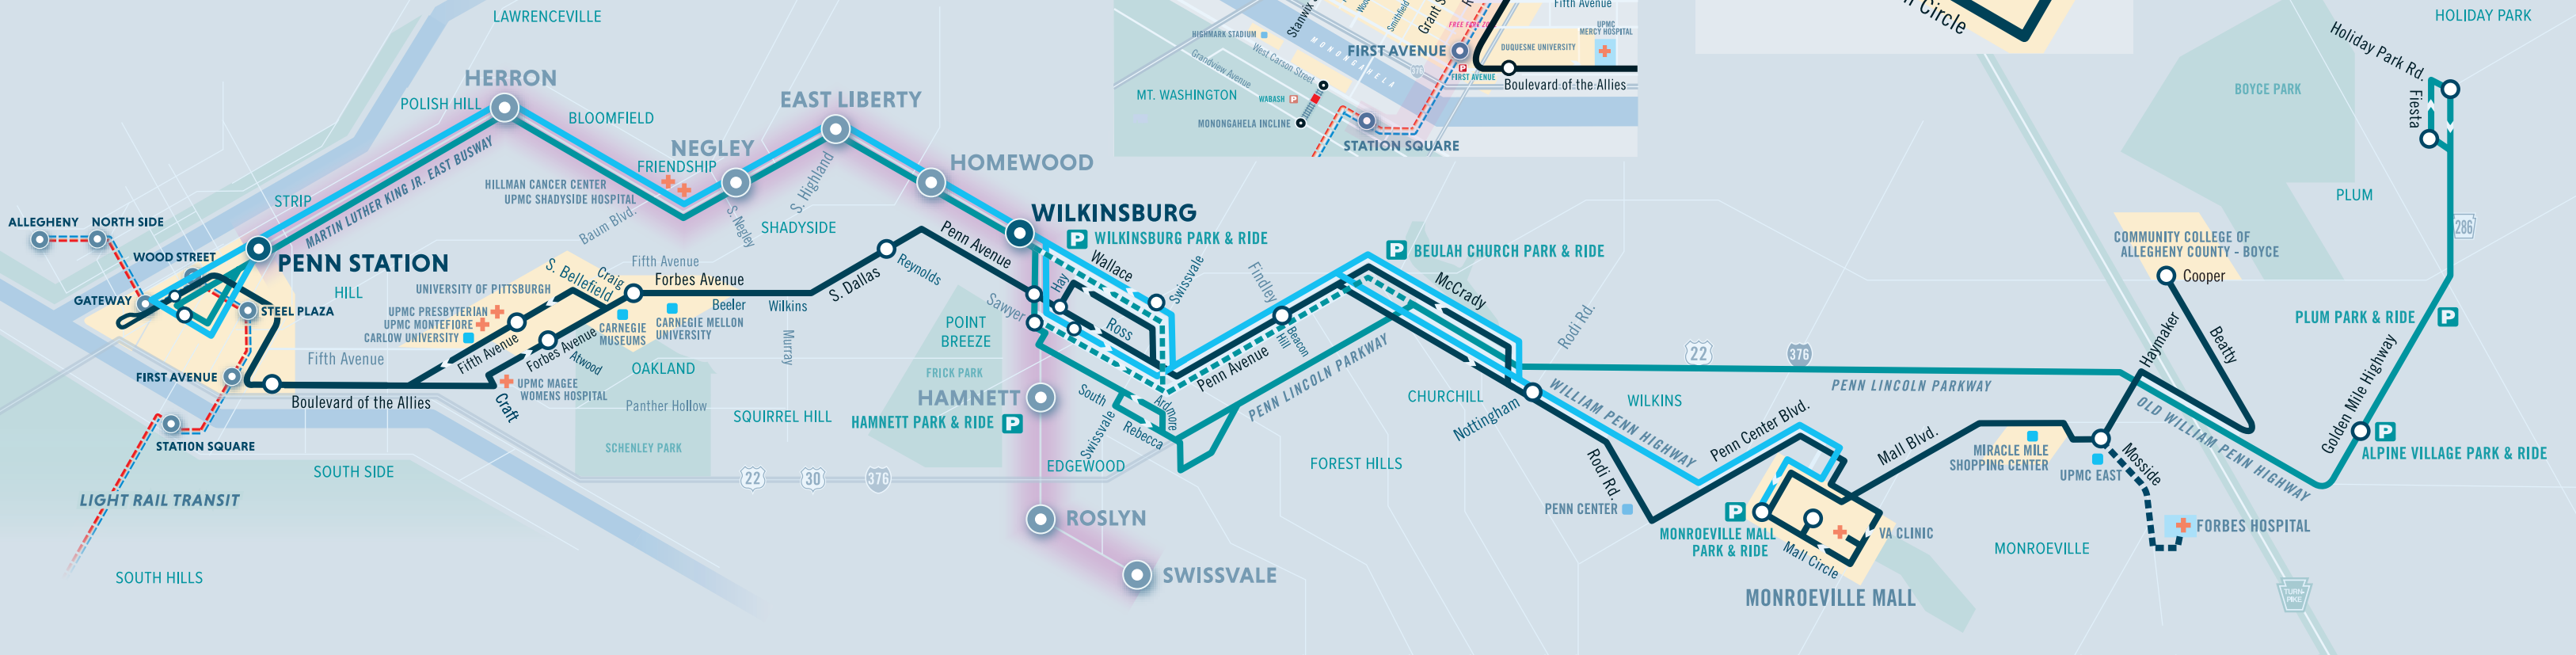

## MONDAY THROUGH FRIDAY SERVICE

To Downtown Pittsburgh										To Monroeville Mall Park and Ride									
Monroeville Mall Park and Ride	Churchill William Penn Hwy past Rodi Rd	Wilkinsburg Penn Ave at Findley Dr W	Wilkinsburg Wallace Ave past Swissvale Ave	East Busway Wilkinsburg Station Stop D	Downtown Penn Station Stop C	Downtown Penn Station Stop B	Downtown Penn Station Stop C	Downtown Penn Station Stop B	Downtown Penn Station Stop C										

# P67 Monroeville Flyer

67

Weekend Only

P12

Alternate Route

P67

LIGHT RAIL TRANSIT

- PRT Stations
  - Timepoint Stops
  - Bus Stops
  - Park and Ride
  - Points of Interest
- 06 - 23  
rideprt.org

Pittsburgh Regional Transit

With mobile ticketing,

PRT makes getting on board easy with the Ready2Ride™ mobile app.

- Realtime departures [eta.ridePRT.org](http://eta.ridePRT.org)
- 412-442-2000 TTY: 412-231-7007
- [ridePRT.org](http://ridePRT.org)