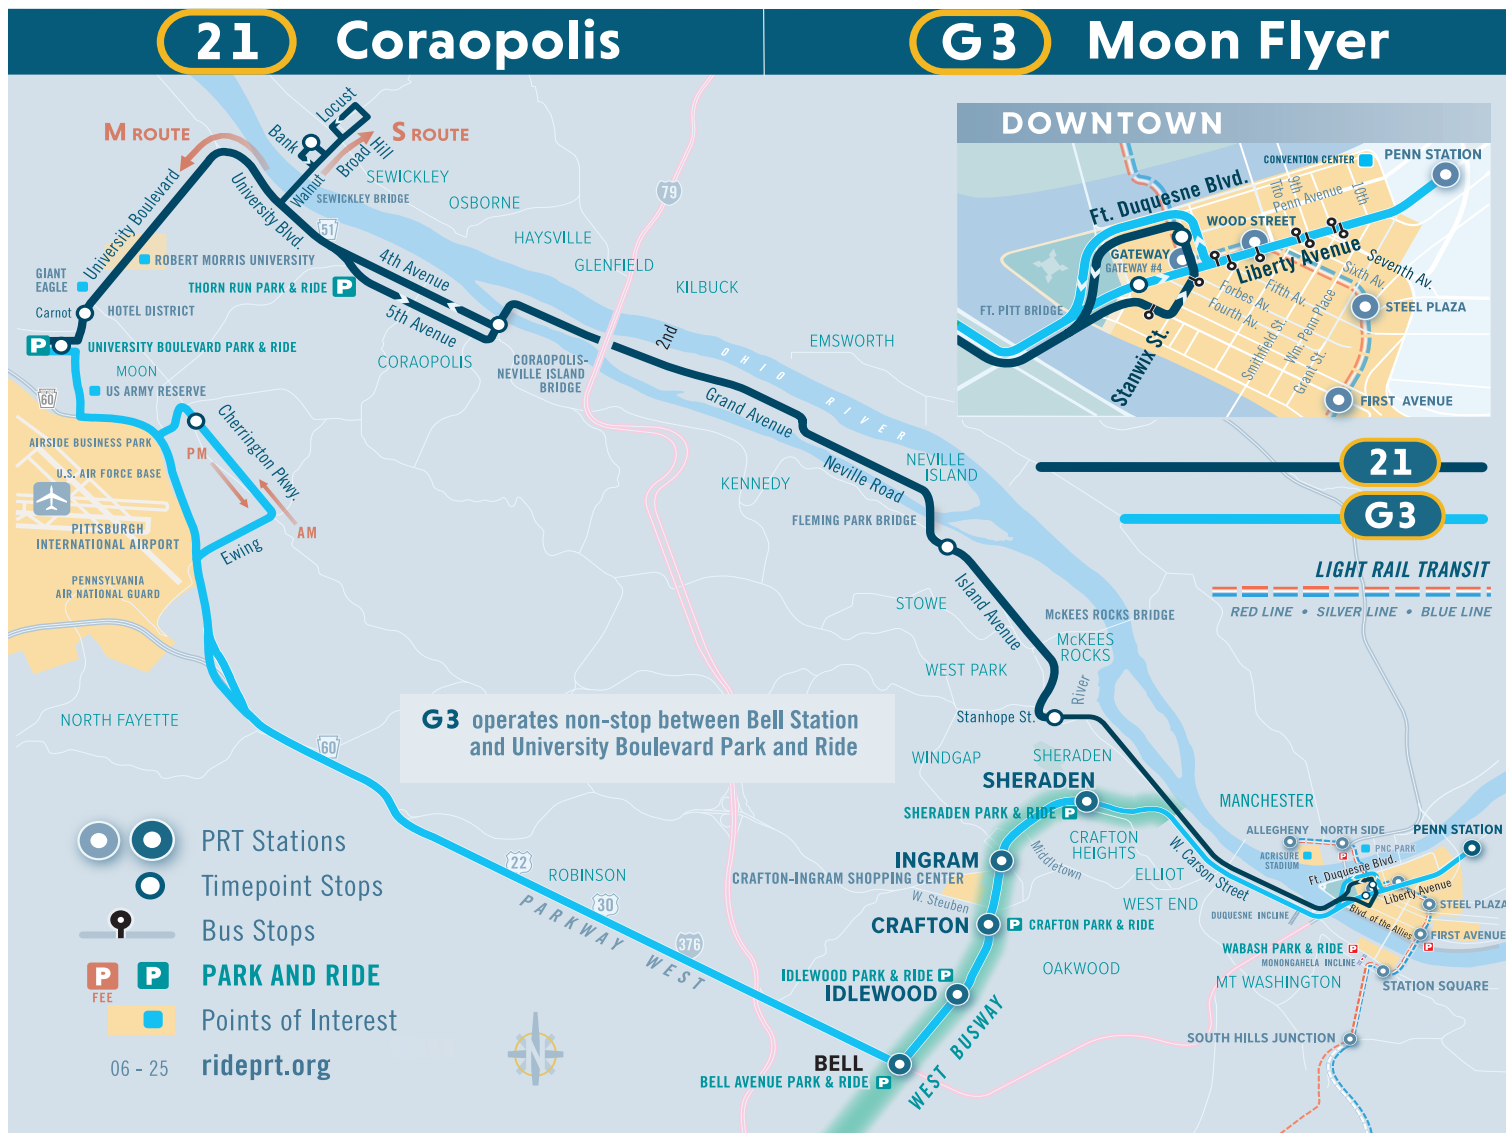

SUNDAY AND HOLIDAY SERVICE

To Downtown Pittsburgh										To McKees Rocks - Coraopolis - Sewickley - Moon												
5:58	6:03	6:07	6:11	6:21	6:26	6:29	6:40	S	6:40	6:48	6:50	6:53	7:02	7:06	7:10	7:15	7:17
.....	6:49	6:52	7:03	7:07	7:11	7:21	7:26	7:29	7:40	M	7:40	7:47	7:50	7:53	8:02	8:06	8:10	8:21	8:24
7:58	8:03	8:07	8:11	8:21	8:26	8:29	8:40	S	8:40	8:47	8:50	8:53	9:02	9:06	9:11	9:18	9:20
.....	8:49	8:52	9:03	9:07	9:11	9:21	9:26	9:29	9:40	M	9:40	9:47	9:50	9:53	1						

G3 MOON FLYER

MONDAY THROUGH FRIDAY SERVICE

To Downtown Pittsburgh					To University Blvd Park and Ride				
Moon	University Blvd Park and Ride	Moon	Cherrington Pky at Coraopolis Heights Rd	Carnegie	Bell Station at Stop C	Downtown	Liberty Ave at Gateway #4	Downtown	East Busway at Penn Station Stop A
5:59	6:15	6:31	6:40	7:05	7:16	7:29	7:44
6:34	6:50	7:06	7:15	7:35	7:46	7:59	8:15
7:04	7:20	7:36	7:45	3:19	3:31	3:47	4:04
7:34	7:50	8:06	8:15	3:50	4:02	4:18	4:35
8:04	8:20	8:36	8:45	4:20	4:32	4:48	5:05
3:41	3:45	4:06	4:19	4:30	4:50	5:02	5:19	5:36
4:14	4:18	4:39	4:52	5:03	5:20	5:31	5:49	6:07

BUS STOPS

Route G3 Downtown Stops

Liberty Ave	at Gateway #4 at Fifth Ave at Wood St at Smithfield St
East Busway	at Penn Station Stop A at Penn Station Stop C
Liberty Ave	opp Smithfield St. past 7th St at Fifth Ave past Penn Ave
Stanwix St	past Penn Ave

Route G3 does not operate on Saturdays, Sundays, New Year's Day, Memorial Day, Independence Day, Labor Day, Thanksgiving, or Christmas.

BUS STOPS

Route 21 Downtown Stops

Blvd of the Allies	at Post-Gazette Building
Stanwix Street	at Forbes Avenue past Penn Avenue