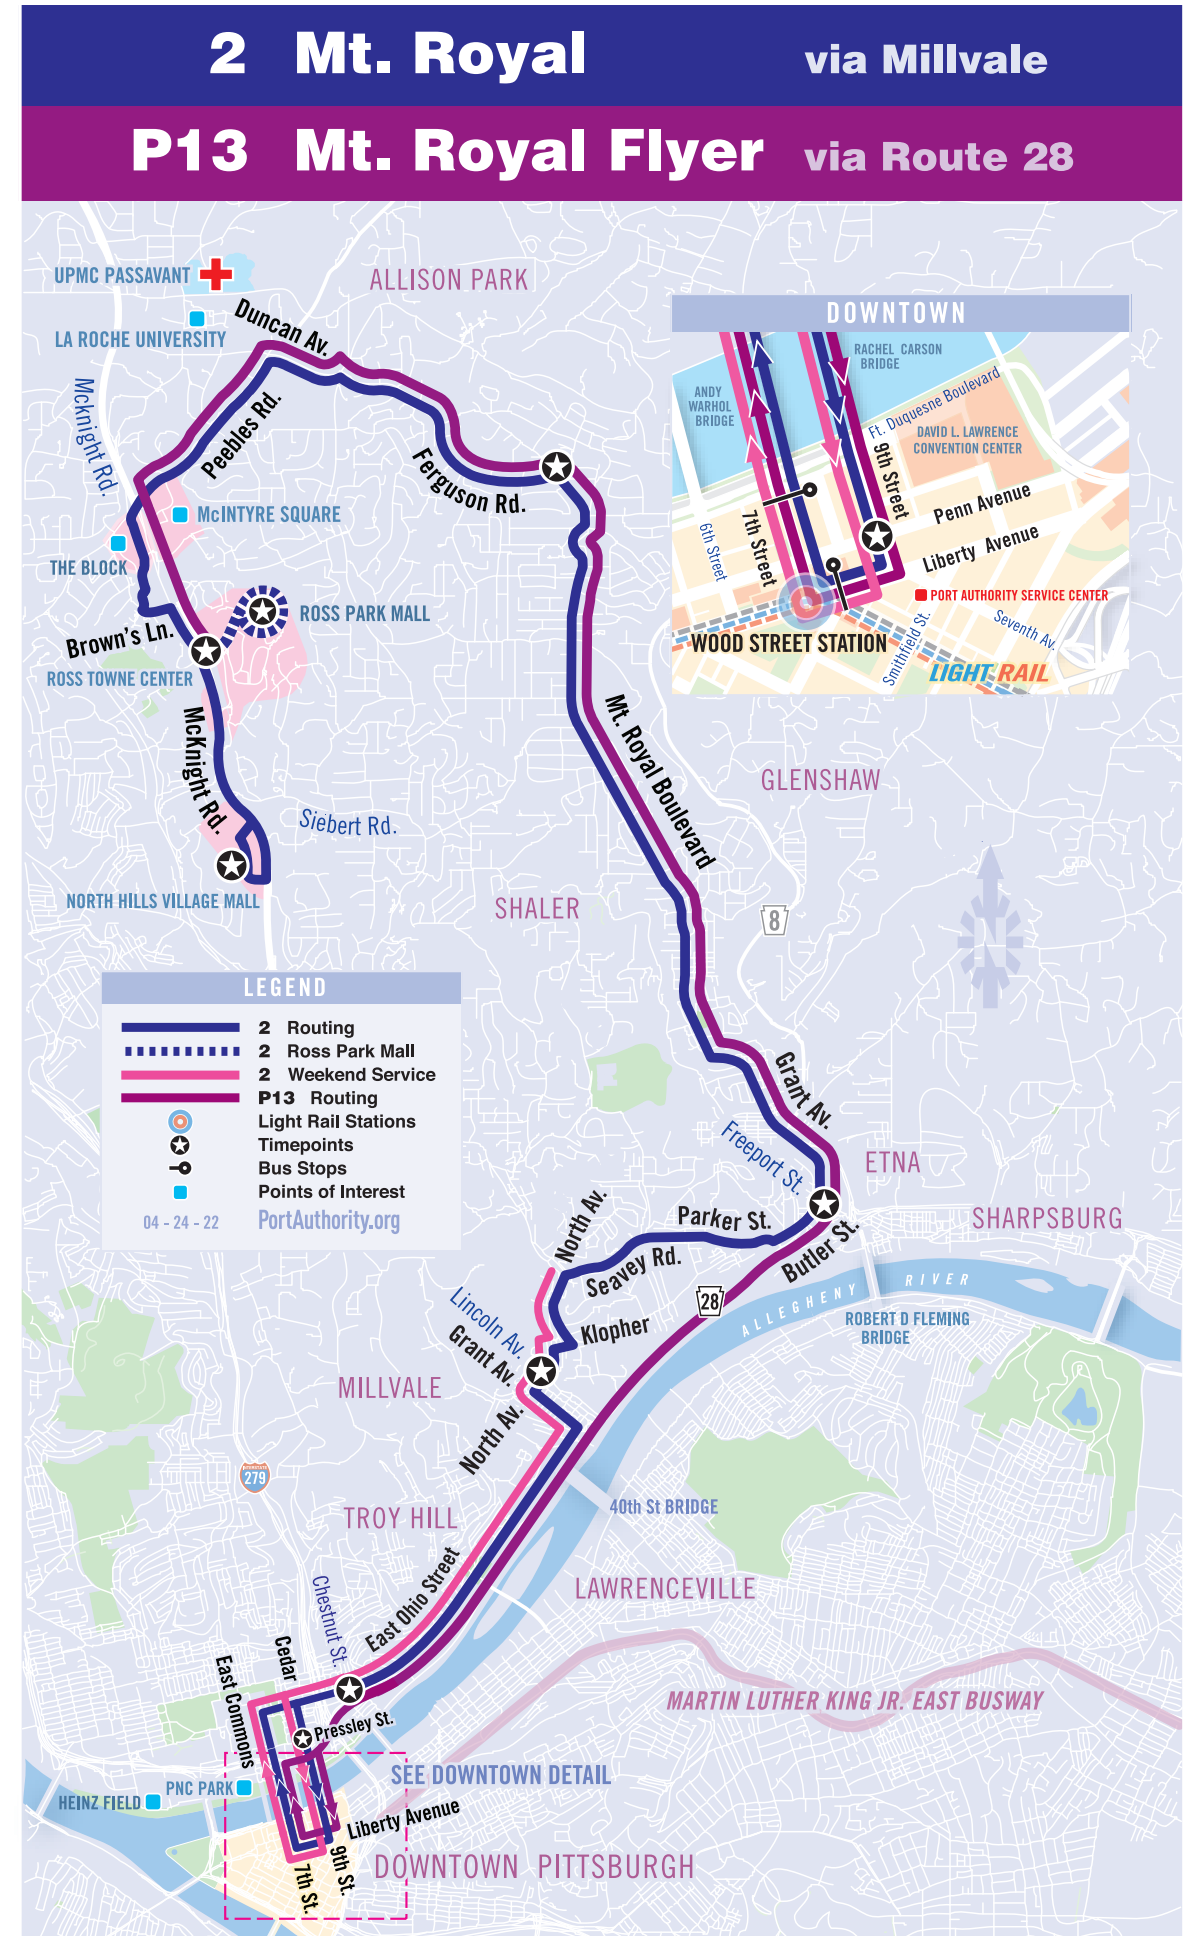

## MONDAY THROUGH FRIDAY SERVICE

To Downtown Pittsburgh	
Ross McKnight Rd past Ross Park Mall Dr	Ross McKnight Rd past Ross Park Mall Dr
Hampton Ferguson Rd at Mt Royal Blvd	Hampton Ferguson Rd at Mt Royal Blvd
Etna Butler St at Freeport St	Etna Butler St at Freeport St
Downtown 9th St at Penn Ave	Downtown 9th St at Penn Ave
5:26	5:35
6:17	6:27
7:14	7:24

# 4 Troy Hill

**LEGEND**

- 4 Routing
- Timepoints
- Bus Stops
- Point of Interest

**DETAIL - Downtown**

ROSS GARAGE  
West View Avenue  
Perryville  
Rodenbaugh  
Melson Rtn  
Geyer Road  
Ivory  
Mt. Troy Road  
RESERVE  
TROY HILL  
Rialto  
Troy Hill Loop  
Ley  
Lowrie  
Pittview  
Chestnut St.  
Troy Hill  
E. Ohio St.  
DEUTSCHTOWN  
Cedar Av.  
E. Commons  
NOVA PLACE  
Sandsky St.  
ANDY WARHOL BRIDGE  
RACHEL CARSON BRIDGE  
ALLEGHENY RIVER  
PENN AVENUE  
LIBERTY AVENUE  
STRIIP  
DOWNTOWN  
DETAIL  
11 - 22 - 20  
PortAuthority.org

#### Routes 2, 4 & P13 Downtown Stops

- 9th Street at Penn Avenue
- Liberty Avenue at 7th Street
- 7th Street at Fort Duquesne Blvd