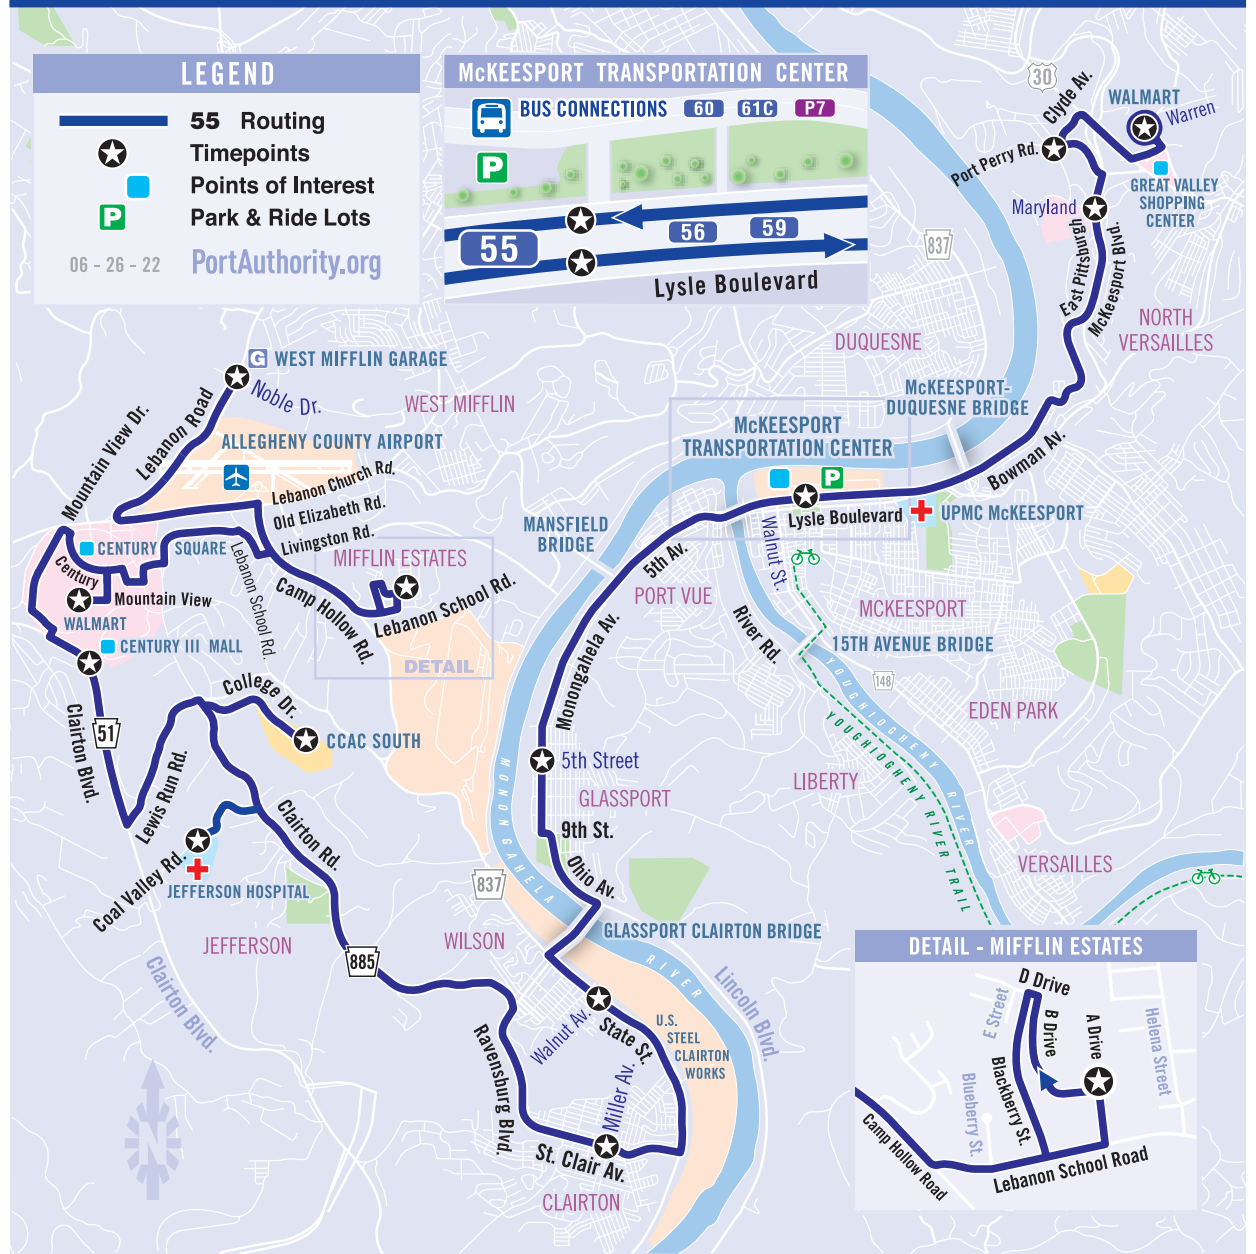

No person or group of persons shall be discriminated against with regard to the routing, scheduling or quality of transportation service furnished by PRT on the basis of race, color or national origin. Frequency of service, age and quality of vehicles assigned to routes, quality of stations serving different routes and location of routes may not be determined on the basis of race, color or national origin.

Any person who believes that they have, individually, or as a member of any specific class of persons, been subjected to discrimination on the basis of race, color or national origin may file a complaint with PRT. A complaint must be filed within 180 days after the date of the alleged discrimination.

Any person who requires additional information concerning this notice or believes that they have been subjected to discrimination and would like to file a complaint should provide written notice to the PRT Customer Service Department at either the address or website listed below:

Customer Service Department
Pittsburgh Regional Transit
345 Sixth Avenue, 3rd Floor
Pittsburgh, PA 15222-2527
www.RidePRT.org

55 Glassport

FARE INFORMATION

Your fare will get you farther. Instead of $2.75 per trip with a ConnectCard, transfers have been eliminated and your fare will include **FREE** transfers for up to three hours.

Single trip cash fare _____	$2.75
NEW: 3-Hour Pass _____	$2.75
1-Day Pass _____	$7.00
7-Day Pass _____	$25.00
7-Day Reduced Fare Pass _____	$12.50
31-Day Pass _____	$97.50
31-Day Reduced Fare Pass _____	$48.75
1-Year Pass _____	$1,072.50

All passes – with the exception of the 3-hour pass and 1-day pass – will remain active from first use until the end of the service day they are set to expire.

LIGHT RAIL FREE FARE ZONE

Ride for **FREE** anytime from First Avenue Station to Allegheny Station.

SPECIAL FARES

Children ages 6-11 pay half the full ConnectCard fare with a Kid's ConnectCard. Cash half fare is **$1.35**.

Children 5 and under ride **FREE** when accompanied by a fare-paying adult.

Individuals with disabilities pay half the full ConnectCard fare with a Pittsburgh Regional Transit Reduced Fare ConnectCard. Cash half fare is **$1.35**.

Seniors ride **FREE** with a Pittsburgh Regional Transit Senior Citizen ConnectCard or when displaying a state-issued senior citizen transit pass.

For Reduced Fare, Senior ConnectCard or Kid's ConnectCard eligibility, please visit: www.ridePRT.org/discounts or call Pittsburgh Regional Transit **Customer Service** at **412.442.2000**.