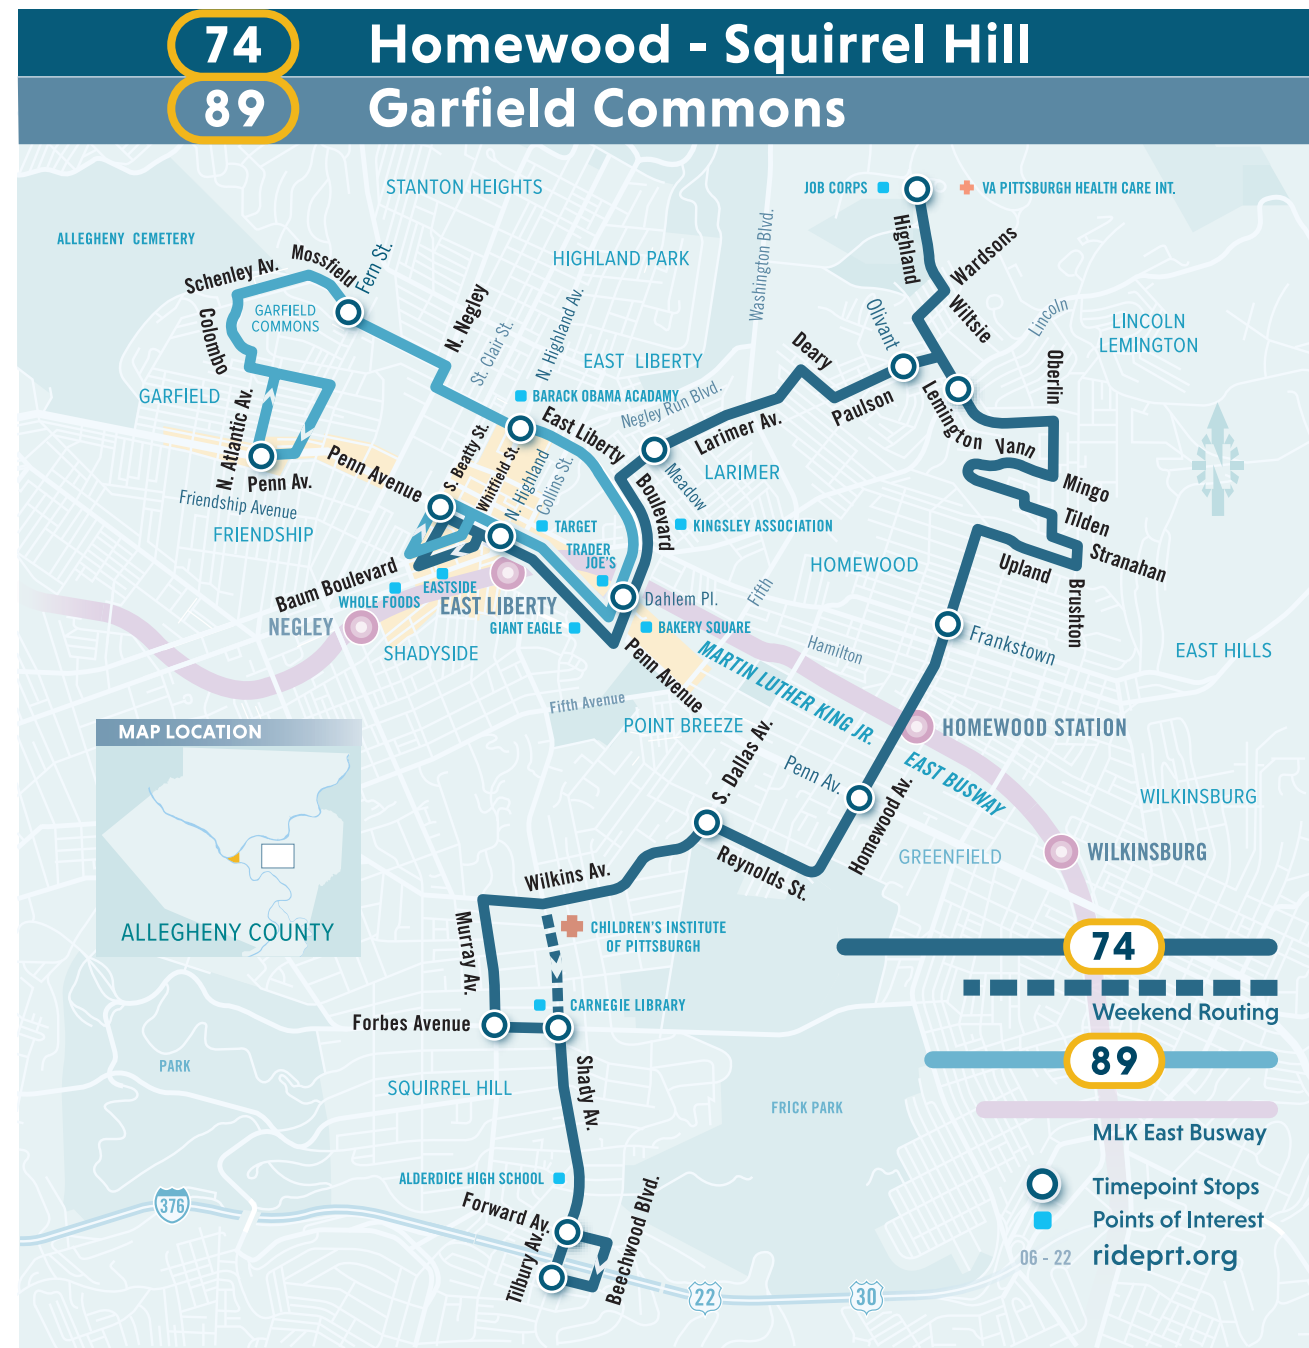

No person or group of persons shall be discriminated against with regard to the routing, scheduling or quality of transportation service furnished by PRT on the basis of race, color or national origin. Frequency of service, age and quality of vehicles assigned to routes, quality of stations serving different routes and location of routes may not be determined on the basis of race, color or national origin.

Any person who believes that they have, individually, or as a member of any specific class of persons, been subjected to discrimination on the basis of race, color or national origin may file a complaint with PRT. A complaint must be filed within 180 days after the date of the alleged discrimination.

Any person who requires additional information concerning this notice or believes that they have been subjected to discrimination and would like to file a complaint should provide written notice to the PRT Customer Service Department at either the address or website listed below:

Customer Service Department
Pittsburgh Regional Transit
345 Sixth Avenue, 3rd Floor
Pittsburgh, PA 15222-2527
www.RidePRT.org

WE'RE HIRING

Pittsburgh Regional Transit is looking for some new faces. We offer great pay and benefits, and a direct route to a great future.

Go to ridePRT.org/careers

PRT is an Equal Opportunity Employer.

Translation?
¿Traducción? 需要翻譯?
ترجمة Traduzione? अनुवाद
Customer Service 412.442.2000

CONNECT WITH US!

We're here to help make your trip easier. PRT customer service representatives are available from 6 a.m. to 7 p.m. on weekdays and from 8 a.m. to 4:30 p.m. on weekends and holidays.

- ridePRT.org
- 412.442.2000 or 412.231.7007 (TTY)
- @pghtransit @pghtransitcare @pghtransitalert
- @pghtransit
- Text PAAC (space) and your stop number to 41411 for real-time bus information.
- ACCESS Paratransit: 412.562.5353 or 711 (TTY)

EFFECTIVE 11/20/22

74 Homewood Squirrel Hill
East Liberty • Larimer • Lincoln-Lemington
Belmar Gardens • Homewood
Point Breeze • Squirrel Hill

89 Garfield Commons
East Liberty • Larimer • Garfield Commons
Garfield

Pittsburgh Regional Transit
rideprt.org