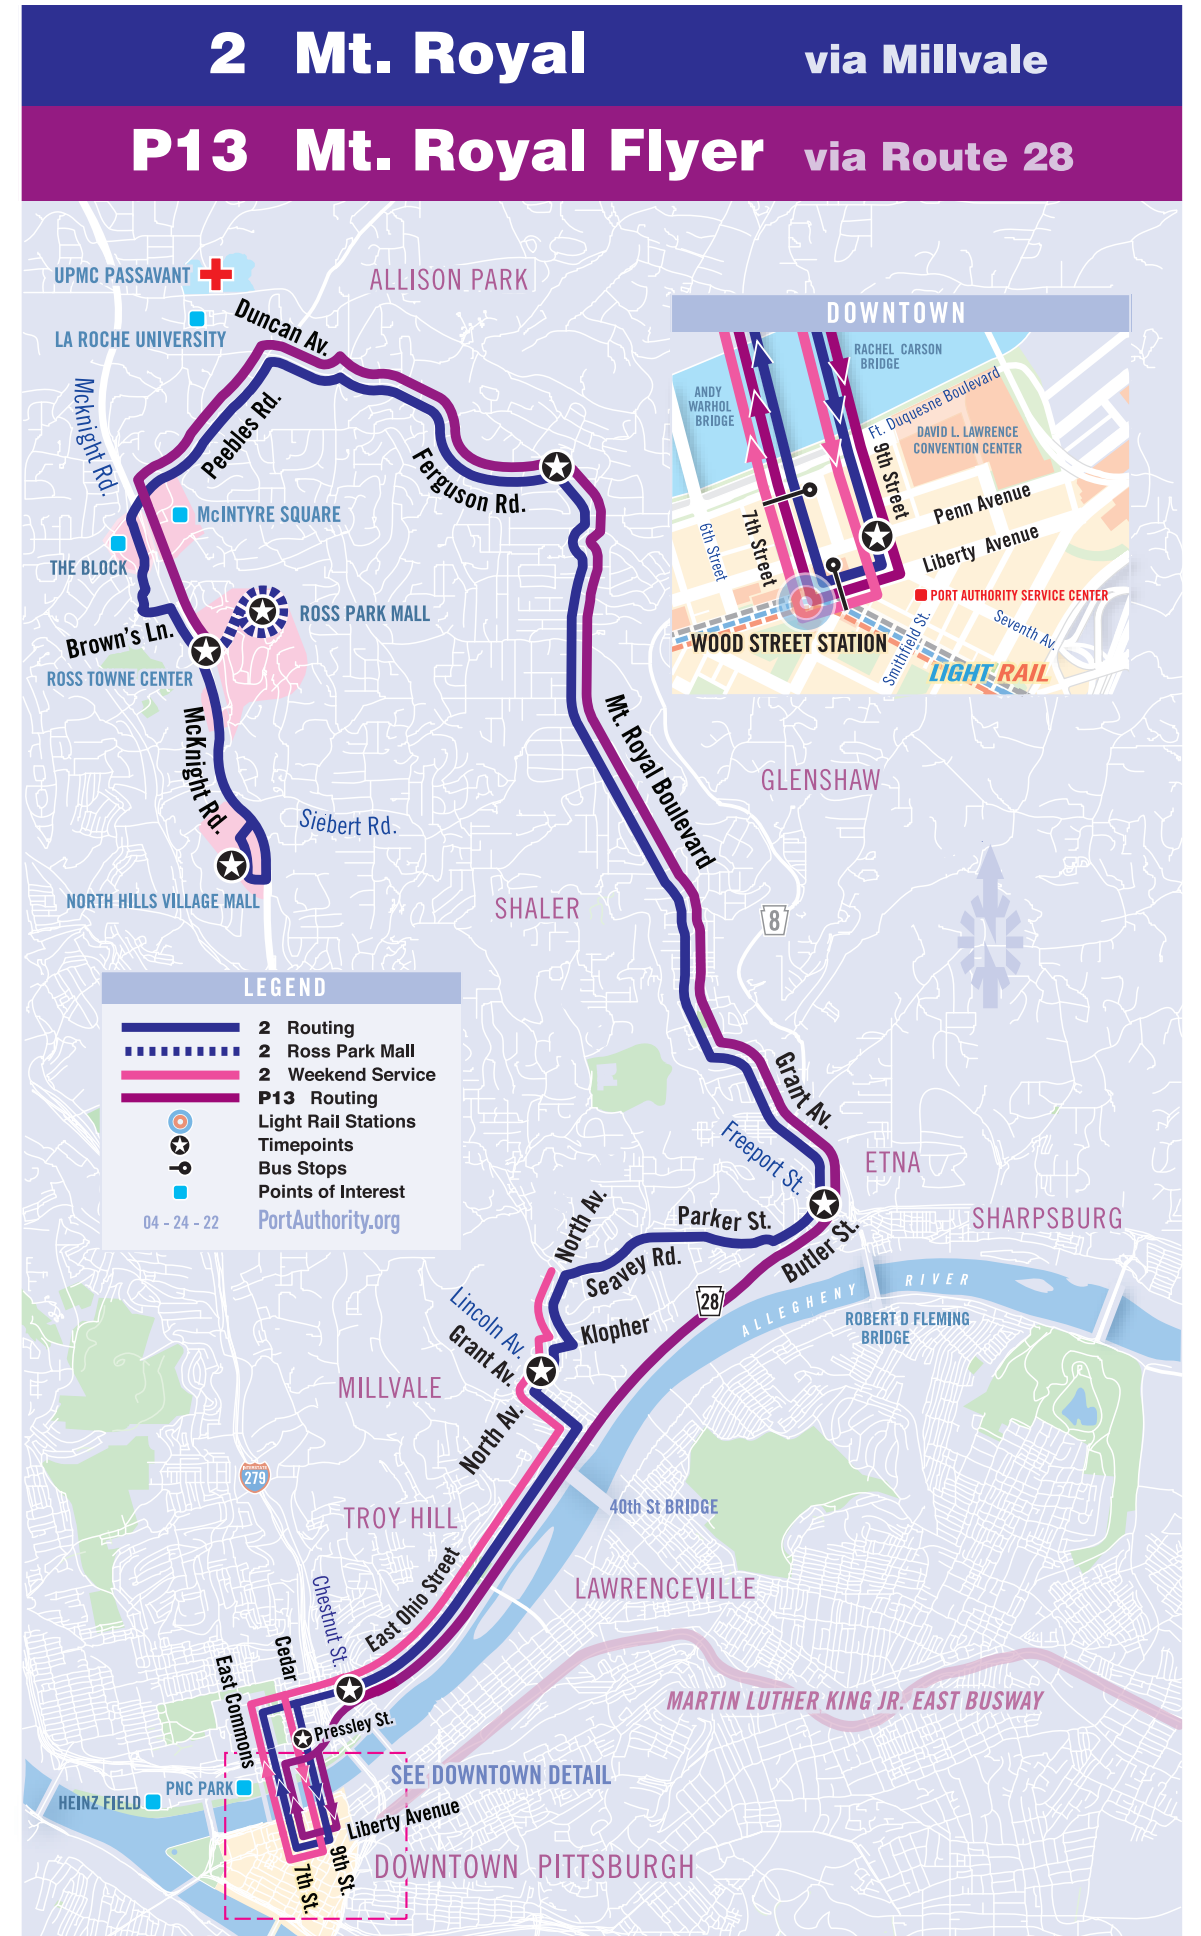

4 Troy Hill

LEGEND

- 4 Routing
- Timepoints
- Bus Stops
- Point of Interest

DETAIL - Downtown

ROSS GARAGE
West View Avenue
Perryville
Rodenbaugh
Melson Rtn
Geyer Road
Ivory
Mt. Troy Road
RESERVE
TROY HILL
Troy Hill Loop
Rialto
Ley
Lowrie
Pittview
Chestnut St.
Troy Hill
E. Ohio St.
DEUTSCHTOWN
Cedar Av.
E. Commons
NOVA PLACE
Sandusky St.
ANDY WARHOL BRIDGE
RACHEL CARSON BRIDGE
STOCKTON AV.
GIANT EAGLE
LIBERTY AVENUE
PENN AVENUE
STRIP
DOWNTOWN
DETAIL