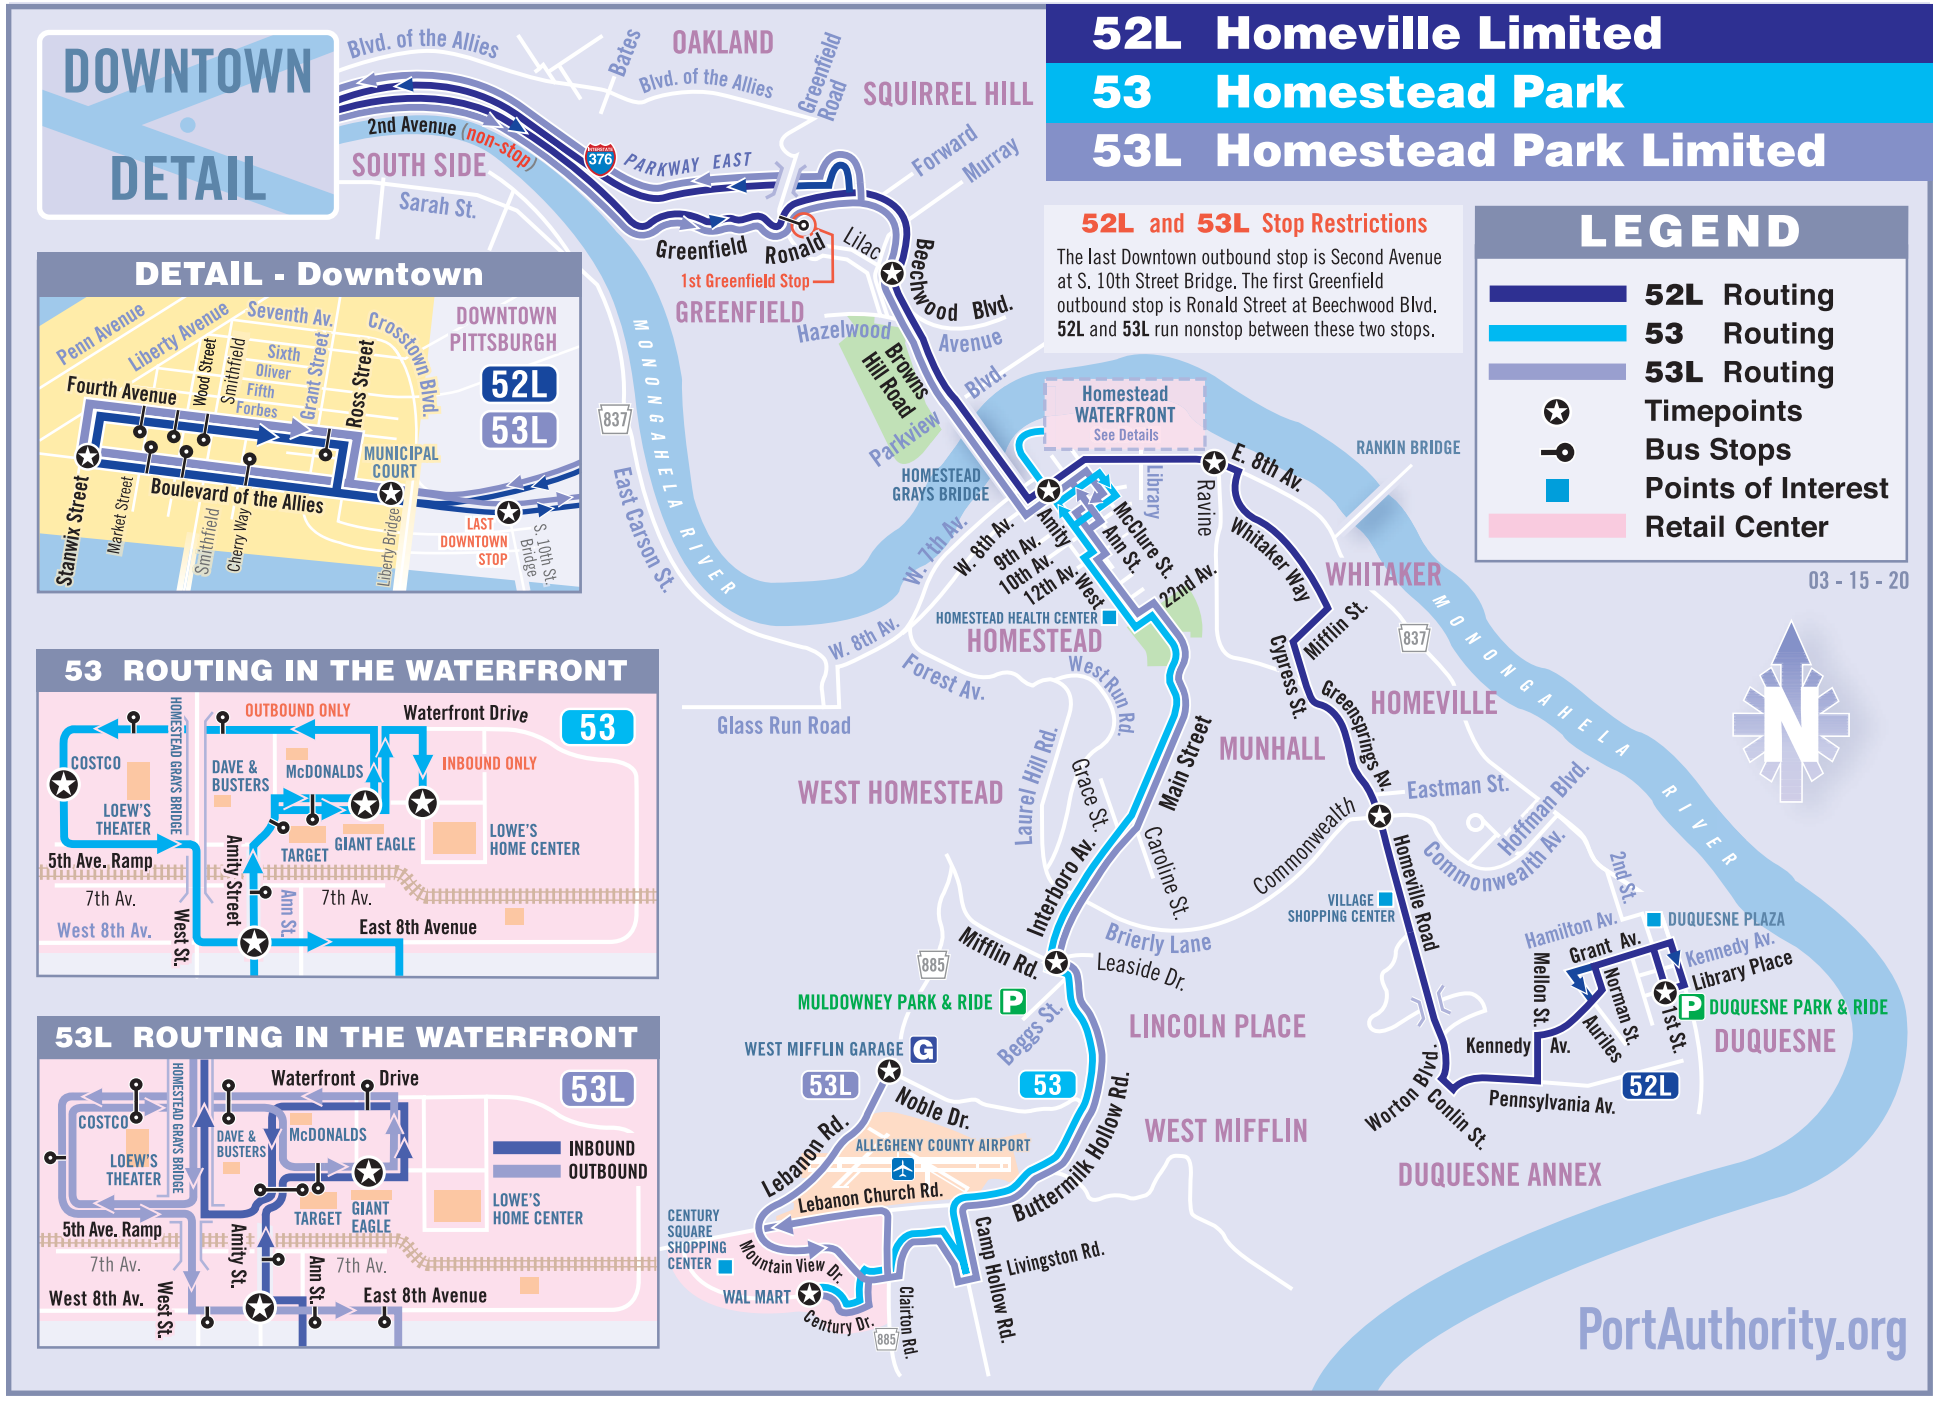

To Lincoln Place - West Mifflin			
Waterfront Giant Eagle	Homestead E Eighth Ave at Amity St	Lincoln Place Interboro Ave at Mifflin Rd	Century Square West Mifflin Walmart
6:19	6:25	6:39	6:50
7:49	7:55	8:09	8:20
9:18	9:24	9:39	9:50
10:47	10:54	11:09	11:20
12:17	12:24	12:39	12:50
1:45	1:53	2:08	2:20
3:15	3:23	3:38	3:50
4:46	4:54	5:09	5:20
6:17	6:24	6:39	6:50
7:49	7:55	8:10	8:21
9:18	9:24	9:39	9:50
10:49	10:55	11:09	11:20
12:09	12:15	12:29	12:40

SUNDAY AND HOLIDAY SERVICE

To Homestead - Waterfront				
Century Square West Mifflin Walmart	Lincoln Place Interboro Ave at Leaside Dr	Homestead E Eighth Ave at Amity St	Waterfront Giant Eagle	Waterfront Lowe's Home Center
9:20	9:32	9:45	9:49	9:51
10:50	11:02	11:16	11:20	11:22
12:20	12:33	12:47	12:51	12:53
1:50	2:03	2:16	2:21	2:23
3:20	3:33	3:46	3:51	3:53
4:50	5:03	5:16	5:20	5:22
6:20	6:32	6:44	6:48	6:50

To Lincoln Place - West Mifflin			
Waterfront Giant Eagle	Homestead E Eighth Ave at Amity St	Lincoln Place Interboro Ave at Mifflin Rd	Century Square West Mifflin Walmart
10:18	10:24	10:39	10:50
11:47	11:54	12:09	12:20
1:15	1:23	1:38	1:50
2:45	2:53	3:08	3:20
4:16	4:24	4:39	4:50
5:47	5:54	6:09	6:20
7:12	7:19	7:34	7:45

52L Homeville Limited

53 Homestead Park

53L Homestead Park Limited

52L and 53L Stop Restrictions
 The last Downtown outbound stop is Second Avenue at S. 10th Street Bridge. The first Greenfield outbound stop is Ronald Street at Beechwood Blvd. 52L and 53L run nonstop between these two stops.