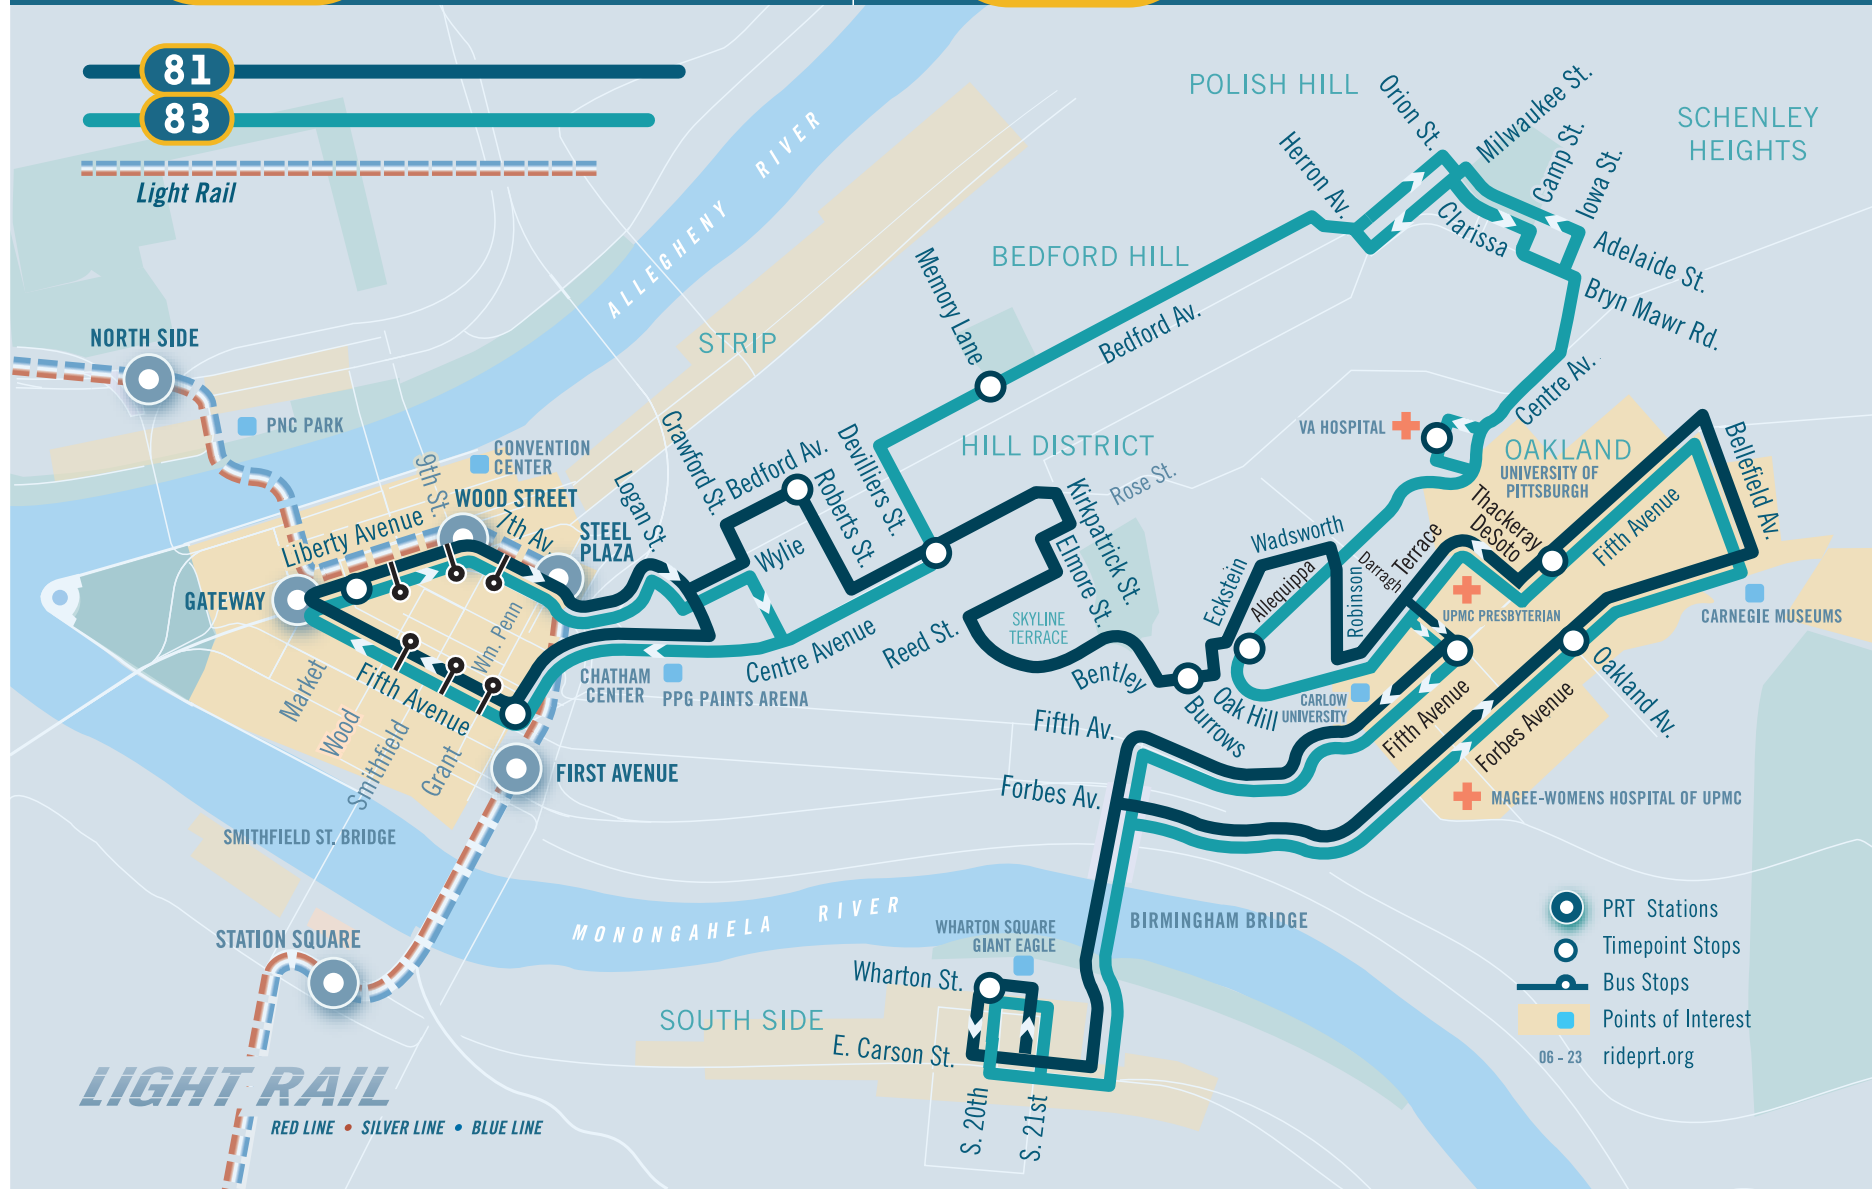

81

Oak Hill

83

Bedford Hill

ANNOUNCEMENTS

February 18, 2024 Service Changes:

Route 81 & 83: Trip times have changed. See schedule for details.

SERVICE NOTES

Route 81 & 83 Sunday service operates on New Years Day, Memorial Day, Independence Day, Labor Day, Thanksgiving and Christmas.

BUS STOPS

Routes 81 & 83 Downtown Stops

Sixth Avenue	at Fifth Avenue
Fifth Avenue	near Grant Street at Smithfield Street near Wood Street
Liberty Avenue	at Market Street at Sixth Avenue opp. 9th Street
Seventh Avenue	at William Penn Place

AIRPORT SERVICE

Get away with PRT. Service to and from Pittsburgh International Airport is fast, frequent, and convenient. The 28X Airport Flyer serves Oakland, Downtown Pittsburgh, and most West Busway stops.

Visit rideprt.org, call 412.442.2000, or pick up a schedule for more information.

Pittsburgh Regional Transit (PRT) hereby gives public notice of its policy to assure full compliance with Title VI of the Civil Rights Act of 1964. PRT is committed to ensuring that no person is excluded from participation in, or denied the benefits of its services on the basis of race, color or national origin as protected by Title VI of the Civil Rights Act of 1964, as amended.

No person or group of persons shall be discriminated against with regard to the routing, scheduling or quality of transportation service furnished by PRT on the basis of race, color or national origin. Frequency of service, age and quality of vehicles assigned to routes, quality of stations serving different routes and location of routes may not be determined on the basis of race, color or national origin.

Any person who believes that they have, individually, or as a member of any specific class of persons, been subjected to discrimination on the basis of race, color or national origin may file a complaint with PRT. A complaint must be filed within 180 days after the date of the alleged discrimination.

Any person who requires additional information concerning this notice or believes that they have been subjected to discrimination and would like to file a complaint should provide written notice to the PRT Customer Service Department at either the address or website listed below:

Customer Service Department
Pittsburgh Regional Transit
345 Sixth Avenue, 3rd Floor
Pittsburgh, PA 15222-2527

FARE INFORMATION

Your fare will get you farther. Instead of $2.75 per trip with a ConnectCard, transfers have been eliminated and your fare will include **FREE** transfers for up to three hours.

Single trip cash fare	$2.75
NEW: 3-Hour Pass	$2.75
1-Day Pass	$7.00
7-Day Pass	$25.00
7-Day Reduced Fare Pass	$12.50
31-Day Pass	$97.50
31-Day Reduced Fare Pass	$48.75
1-Year Pass	$1,072.50

All passes – with the exception of the 3-hour pass and 1-day pass – will remain active from first use until the end of the service day they are set to expire.

LIGHT RAIL FREE FARE ZONE

Ride for **FREE** anytime from First Avenue Station to Allegheny Station.

SPECIAL FARES