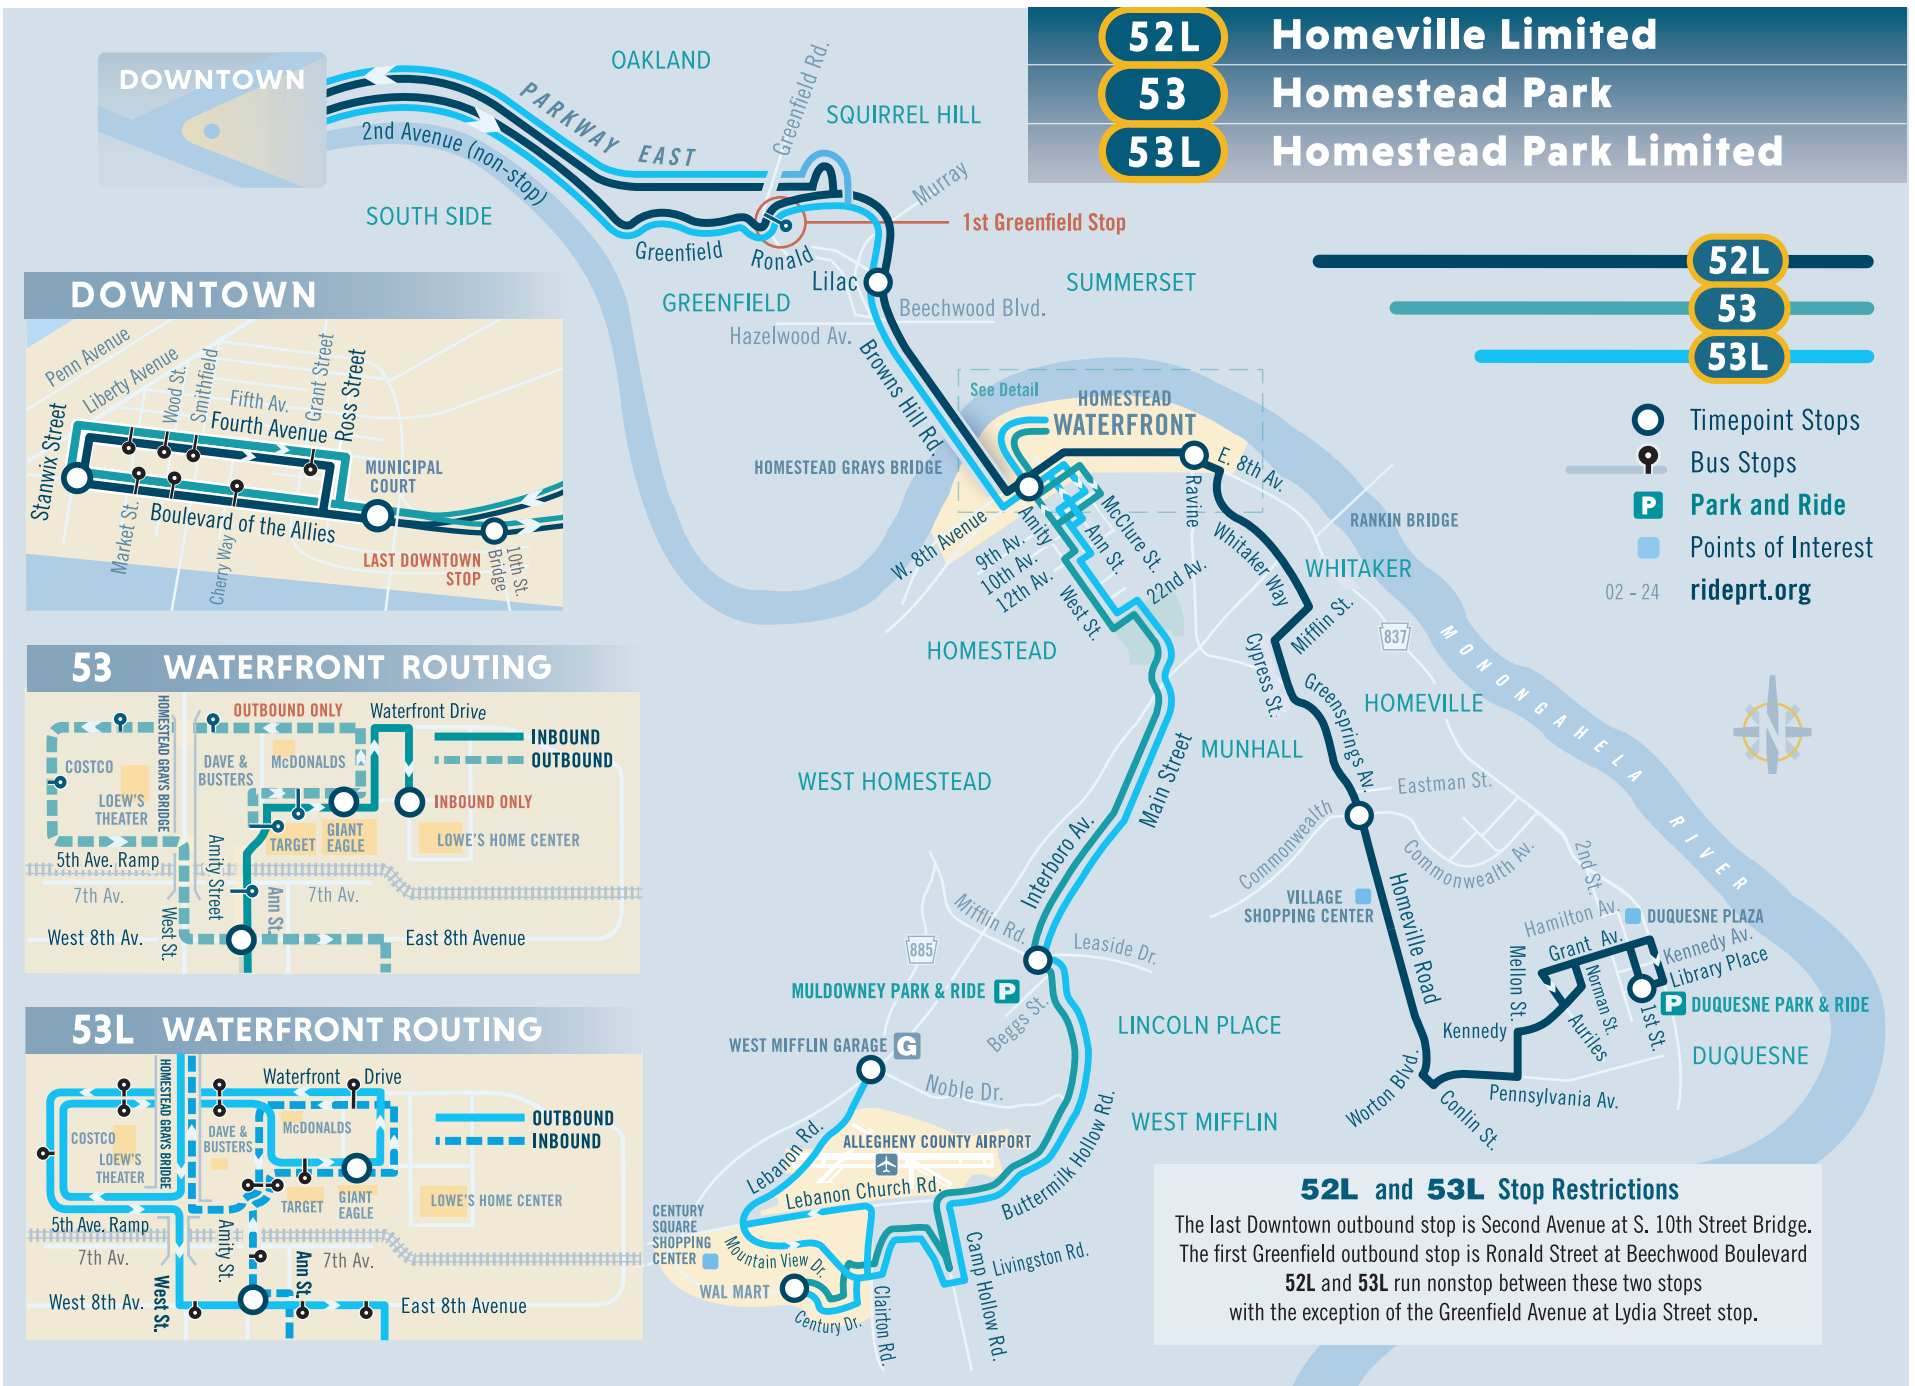

SUNDAY AND HOLIDAY SERVICE

To Homestead - Waterfront					To Lincoln Place - West Mifflin			
Century Square West Mifflin Walmart	Lincoln Place Interboro Ave at Leaside Dr	Homestead E Eighth Ave at Amity St	Waterfront Giant Eagle	Waterfront Lowe's Home Center	Waterfront Giant Eagle	Homestead E Eighth Ave at Amity St	Lincoln Place Interboro Ave at Mifflin Rd	Century Square West Mifflin Walmart
9:20	9:33	9:45	9:49	9:52	10:18	10:24	10:39	10:50
10:50	11:03	11:16	11:20	11:23	11:47	11:53	12:08	12:20
12:20	12:33	12:46	12:50	12:54	1:17	1:23	1:38	1:50
1:50	2:03	2:16	2:20	2:24	2:47	2:53	3:08	3:20
3:20	3:33	3:46	3:50	3:54	4:16	4:23	4:38	4:50
4:50	5:03	5:16	5:20	5:24	5:47	5:53	6:08	6:20
6:20	6:33	6:45	6:49	6:52	7:15	7:21	7:36	7:48

Route 53L: Schedule has been adjusted. See schedule for details.

Route 53: All schedules have been adjusted. See schedule for details.

AIRPORT SERVICE

Get away with PRT. Service to and from Pittsburgh International Airport is fast, frequent, and convenient. The 28X Airport Flyer serves Oakland, Downtown Pittsburgh, and most West Busway stops.

Route 53 does not operate on weekdays. Sunday service operates on New Years Day, Memorial Day, Independence Day, Labor Day, Thanksgiving and Christmas.

BUS STOPS

Routes 52L & 53L Downtown Stops

Second Avenue opp Municipal Court

Boulevard of the Allies past Cherry Way at Wood Street at Market Street at Stanwix Street

Fourth Avenue at PPG Entrance at Wood Street at Smithfield Street past Grant Street

Second Avenue at B Street

FARE INFORMATION