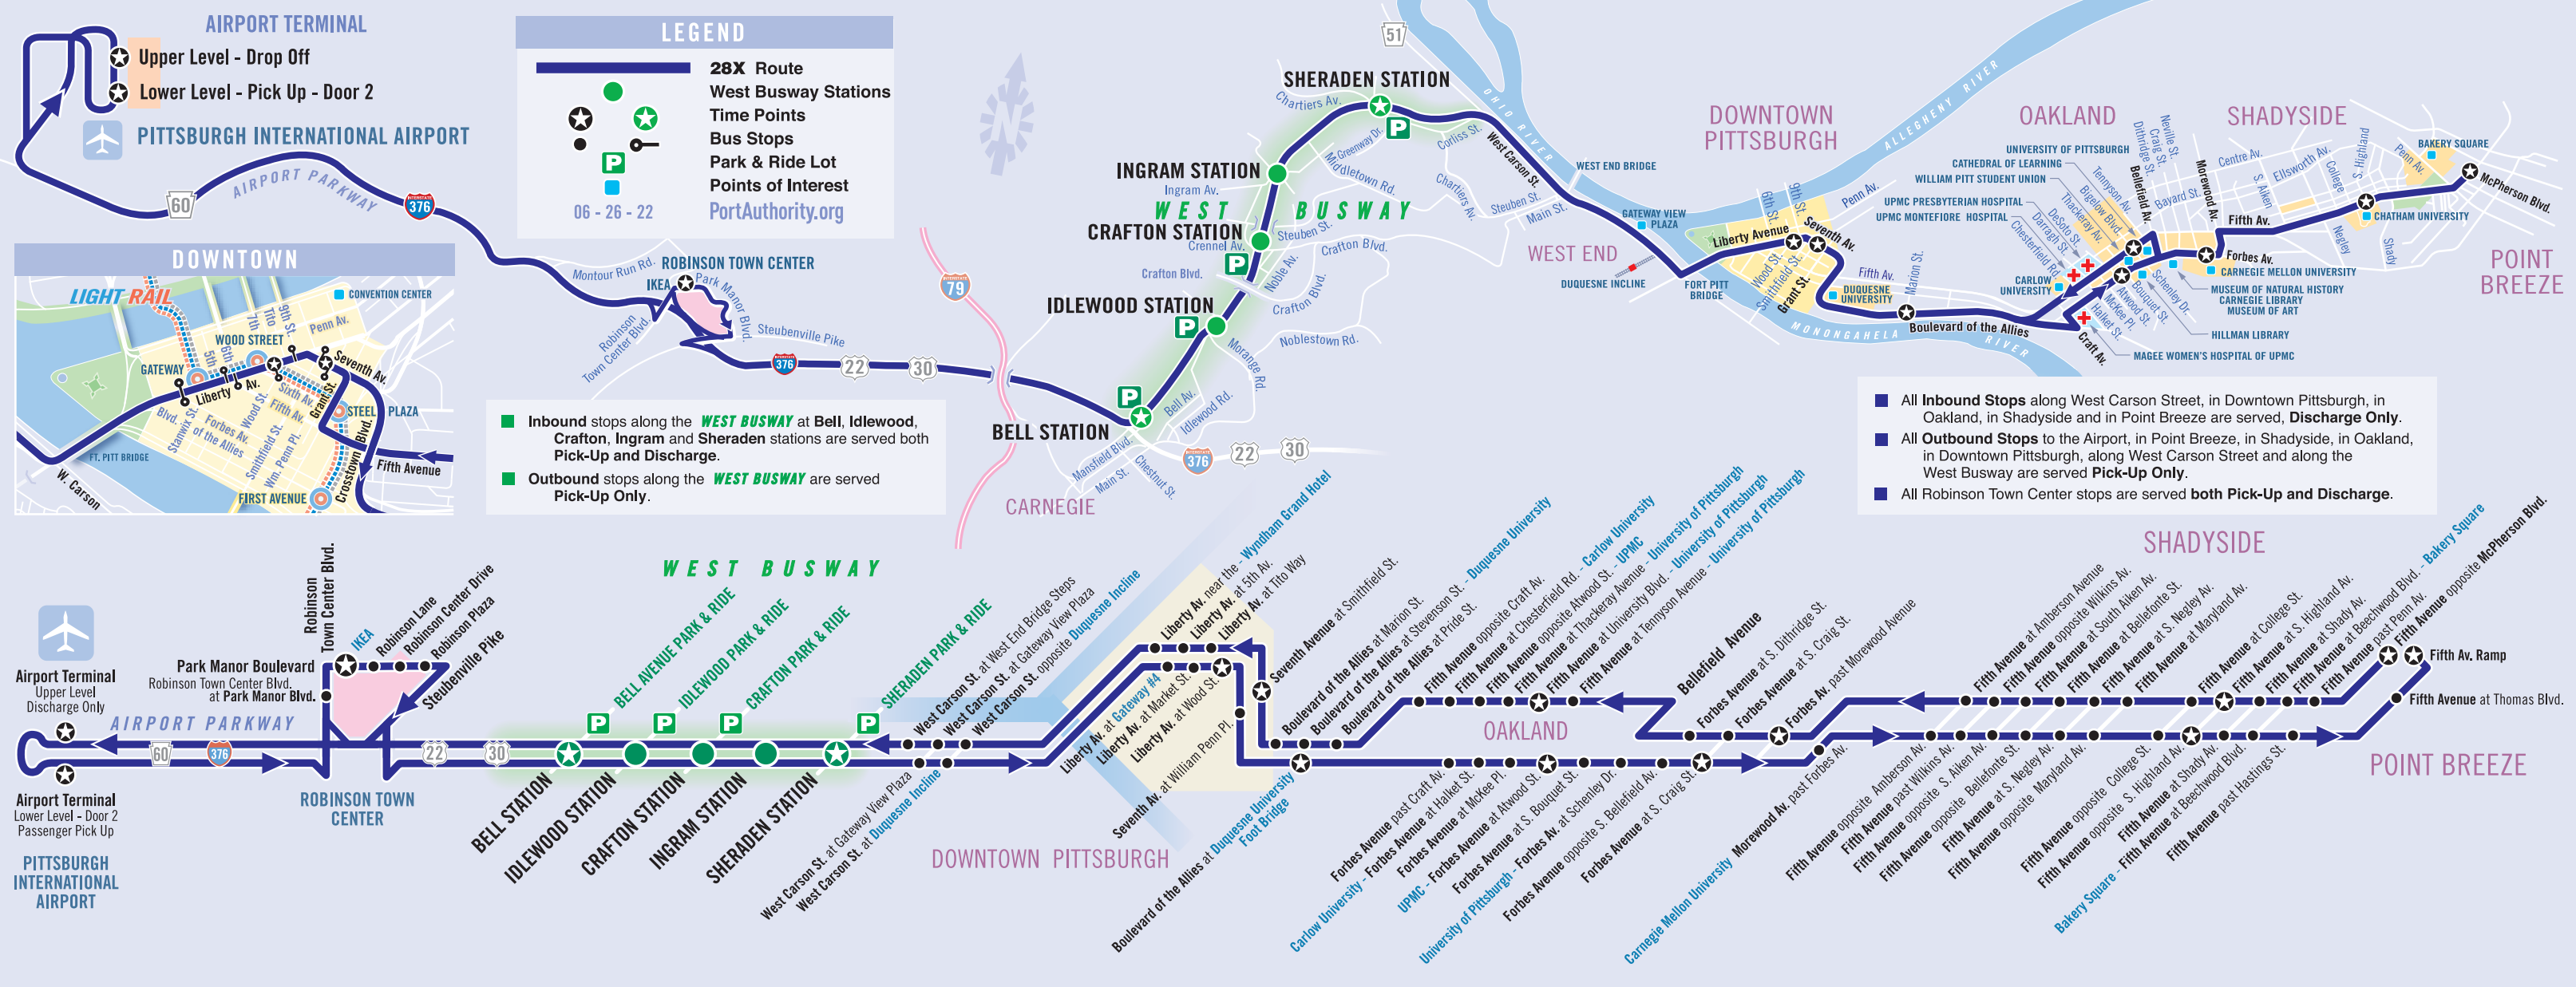

28X Airport Flyer

Pittsburgh Regional Transit (PRT) hereby gives public notice of its policy to assure full compliance with Title VI of the Civil Rights Act of 1964. PRT is committed to ensuring that no person is excluded from participation in, or denied the benefits of its services on the basis of race, color or national origin as protected by Title VI of the Civil Rights Act of 1964, as amended.

No person or group of persons shall be discriminated against with regard to the routing, scheduling or quality of transportation service furnished by PRT on the basis of race, color or national origin. Frequency of service, age and quality of vehicles assigned to routes, quality of stations serving different routes and location of routes may not be determined on the basis of race, color or national origin.

Any person who believes that they have, individually, or as a member of any specific class of persons, been subjected to discrimination on the basis of race, color or national origin may file a complaint with PRT. A complaint must be filed within 180 days after the date of the alleged discrimination.

Any person who requires additional information concerning this notice or believes that they have been subjected to discrimination and would like to file a complaint should provide written notice to the PRT Customer Service Department at either the address or website listed below:

Customer Service Department
Pittsburgh Regional Transit
345 Sixth Avenue, 3rd Floor
Pittsburgh, PA 15222-2527
www.RidePRT.org

WELCOME ABOARD THE AIRPORT FLYER

- A ticket vending machine is available at Lower Level Baggage Claim, Door #2.
- Connectix and cash fare is $2.75.
- Transfers are not available with a cash fare.
- Operators do not carry change. Exact change is required when paying cash on board vehicle.
- Please pay your fare when boarding.
- You are responsible for handling your bags both on and off the vehicle.
- Because this is public transportation, tipping is not permitted.

ANNOUNCEMENTS

June 18, 2023 Service Changes:

Route 28X: Running times for trips bypassing Robinson Town Center have been adjusted.

SERVICE NOTES

Route 28X Sunday service operates on New Year's day, Memorial Day, Independence Day, Labor Day, Thanksgiving, and Christmas.

FARE INFORMATION

Your fare will get you farther. Instead of $2.75 per trip with a ConnectCard, transfers have been eliminated and your fare will include **FREE** transfers for up to three hours.

Single trip cash fare	$2.75
NEW: 3-Hour Pass	$2.75
1-Day Pass	$7.00
7-Day Pass	$25.00
7-Day Reduced Fare Pass	$12.50
31-Day Pass	$97.50
31-Day Reduced Fare Pass	$48.75
1-Year Pass	$1,072.50

All passes – with the exception of the 3-hour pass and 1-day pass – will remain active from first use until the end of the service day they are set to expire.

LIGHT RAIL FREE FARE ZONE

Ride for **FREE** anytime from First Avenue Station to Allegheny Station.

SPECIAL FARES

Children ages 6-11 pay half the full ConnectCard fare with a Kid's ConnectCard. Cash half fare is **$1.35**.