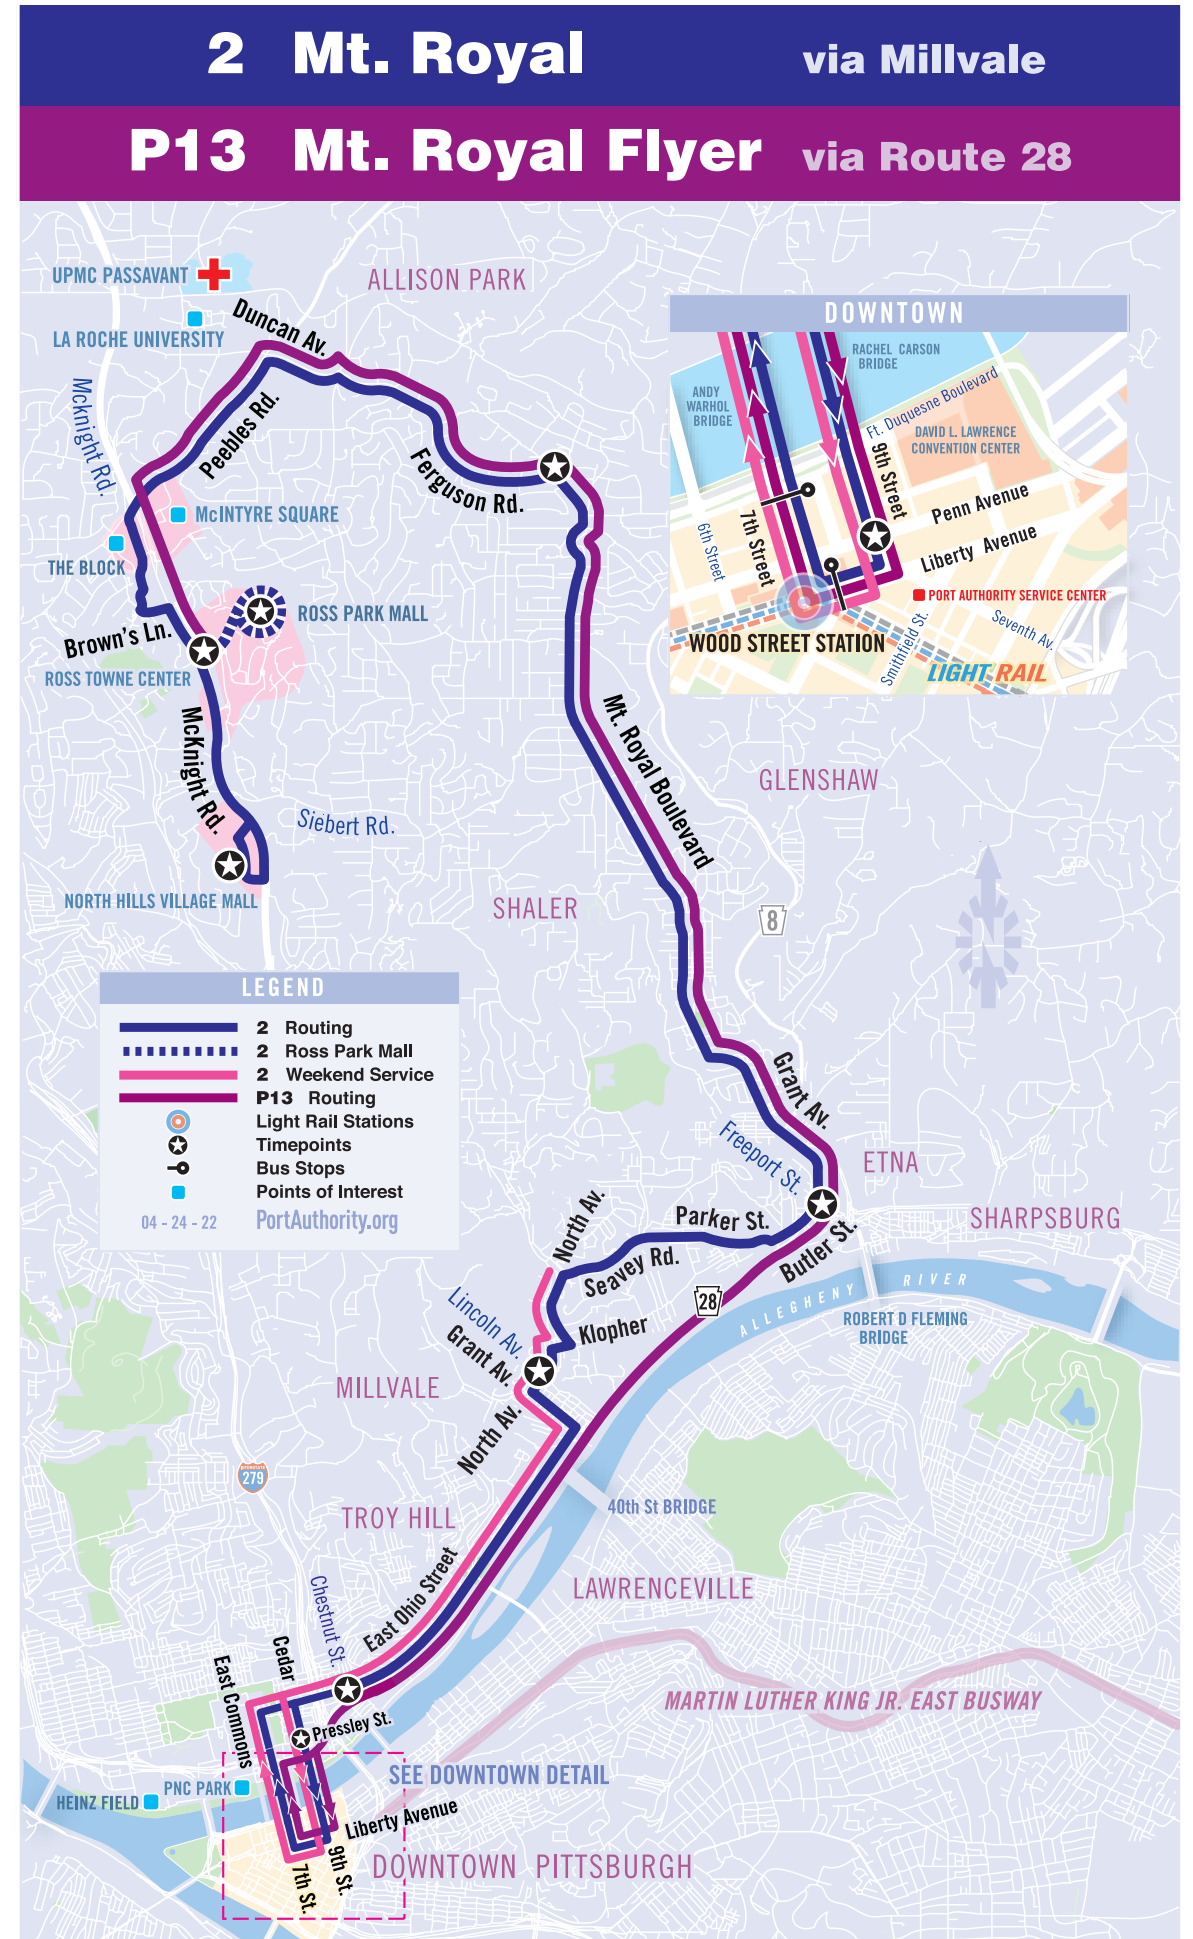

ANNOUNCEMENTS

June 18, 2023 Service Changes:

Route 2: No changes have been made to this schedule.

Route 4: Weekend schedules have been revised. See schedule for details.

Route P13: No changes have been made to this schedule.

SERVICE NOTES

Route 2 & 4 Sunday service operates on New Year's Day, Memorial Day, Independence Day, Labor Day, Thanksgiving Day and Christmas.

Route P13 does not operate on Saturdays, Sundays, New Year's Day, Memorial Day, Independence Day, Labor Day, Thanksgiving or Christmas.

P13 MOUNT ROYAL FLYER

MONDAY THROUGH FRIDAY SERVICE

To Downtown Pittsburgh				To Millvale - Etna - Shaler - Hampton - McCandless			
Ross McKnight Rd past Ross Park Mall Dr	Hampton Ferguson Rd at Mt Royal Blvd	Etna Butler St at Freeport St	Downtown 9th St at Penn Ave	Downtown 9th St at Penn Ave	Etna Butler St at Freeport St	Hampton Ferguson Rd past Mt Royal Blvd	Ross McKnight Rd opp. Ross Park Mall Dr
5:26	5:35	5:50	6:00	6:00	6:15	6:30	6:45
6:17	6:27	6:43	7:00	7:00	7:15	7:30	7:45
7:14	7:24	7:40	8:00	8:00	8:15	8:30	8:45