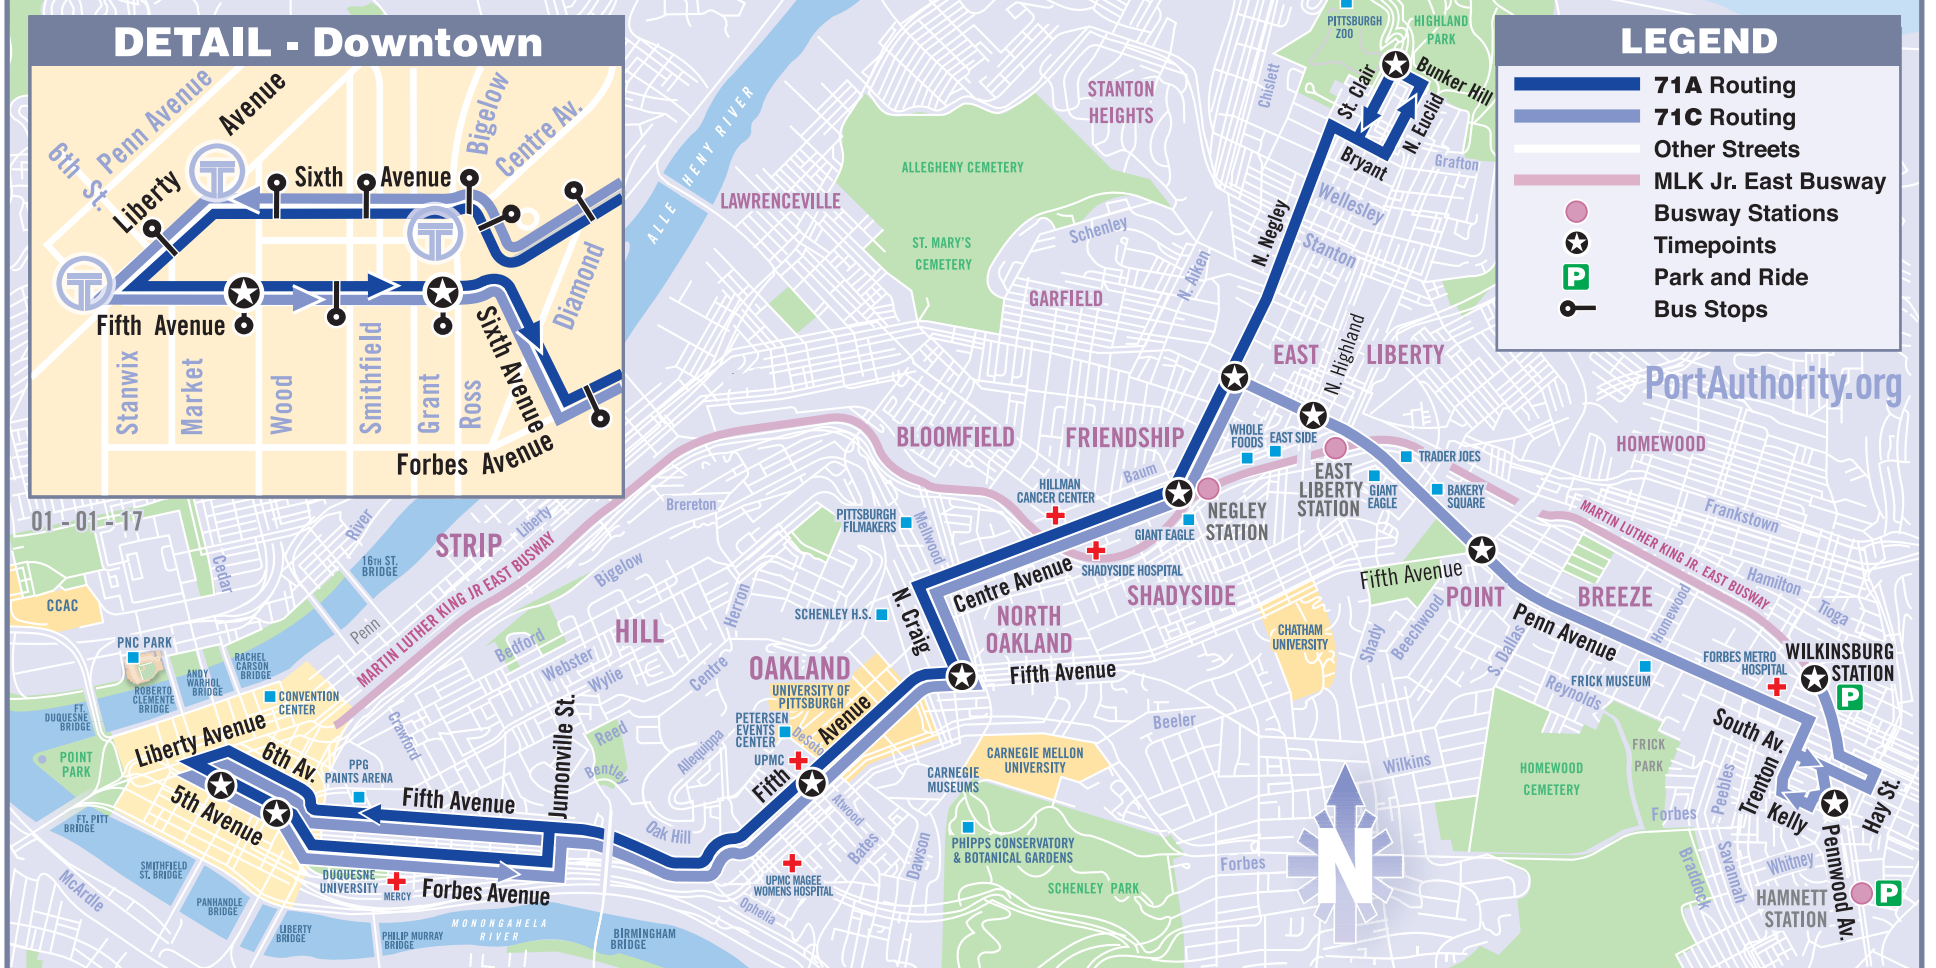

No person or group of persons shall be discriminated against with regard to the routing, scheduling or quality of transportation service furnished by PRT on the basis of race, color or national origin. Frequency of service, age and quality of vehicles assigned to routes, quality of stations serving different routes and location of routes may not be determined on the basis of race, color or national origin.

Any person who believes that they have, individually, or as a member of any specific class of persons, been subjected to discrimination on the basis of race, color or national origin may file a complaint with PRT. A complaint must be filed within 180 days after the date of the alleged discrimination.

Any person who requires additional information concerning this notice or believes that they have been subjected to discrimination and would like to file a complaint should provide written notice to the PRT Customer Service Department at either the address or website listed below:

Customer Service Department
Pittsburgh Regional Transit
345 Sixth Avenue, 3rd Floor
Pittsburgh, PA 15222-2527
www.RidePRT.org

71A Negley

71C Point Breeze

LEGEND

- **71A Routing** (Blue line)
- **71C Routing** (Dark Blue line)
- **Other Streets** (Grey line)
- **MLK Jr. East Busway** (Pink line)
- **Busway Stations** (Pink circle)
- **Timepoints** (Black circle)
- **Park and Ride** (Green P in a square)
- **Bus Stops** (Black circle with a line)

FARE INFORMATION

Your fare will get you farther. Instead of $2.75 per trip with a ConnectCard, transfers have been eliminated and your fare will include **FREE** transfers for up to three hours.

Single trip cash fare	$2.75
NEW: 3-Hour Pass	$2.75
1-Day Pass	$7.00
7-Day Pass	$25.00
7-Day Reduced Fare Pass	$12.50
31-Day Pass	$97.50
31-Day Reduced Fare Pass	$48.75
1-Year Pass	$1,072.50

All passes – with the exception of the 3-hour pass and 1-day pass – will remain active from first use until the end of the service day they are set to expire.

LIGHT RAIL FREE FARE ZONE
Ride for **FREE** anytime from First Avenue Station to Allegheny Station.

SPECIAL FARES
Children ages 6-11 pay half the full ConnectCard fare with a Kid's ConnectCard. Cash half fare is **$1.35**.

Children 5 and under ride **FREE** when accompanied by a fare-paying adult.

Individuals with disabilities pay half the full ConnectCard fare with a Pittsburgh Regional Transit Reduced Fare ConnectCard. Cash half fare is **$1.35**.

Seniors ride **FREE** with a Pittsburgh Regional Transit Senior Citizen ConnectCard or when displaying a state-issued senior citizen transit pass.

For Reduced Fare, Senior ConnectCard or Kid's ConnectCard eligibility, please visit: www.ridePRT.org/discounts or call Pittsburgh Regional Transit Customer Service at **412.442.2000**.

Translation?
¿Traducción? 需要翻譯?
ترجمة Traduzione? अनुवाद
Customer Service 412.442.2000

CONNECT WITH US!

We're here to help make your trip easier. PRT customer service representatives are available from 6 a.m. to 7 p.m. on weekdays and from 8 a.m. to 4:30 p.m. on weekends and holidays.

- ridePRT.org
- 412.442.2000 or 412.231.7007 (TTY)
- @pghtransit @pghtransicare @pghtransialert
- @pghtransit
- Text PAAC (space) and your stop number to 41411 for real-time bus information.
- ACCESS Paratransit: 412.562.5353 or 711 (TTY)

EFFECTIVE 6/18/23

71A Negley

Downtown • Uptown • Soho • Oakland
North Oakland • Shadyside • Friendship
East Liberty • Highland Park

71C Point Breeze

Downtown • Uptown • Soho • Oakland
North Oakland • Shadyside • Friendship
East Liberty • Bakery Square • Point Breeze
Wilkinsburg

Pittsburgh Regional Transit
rideprt.org