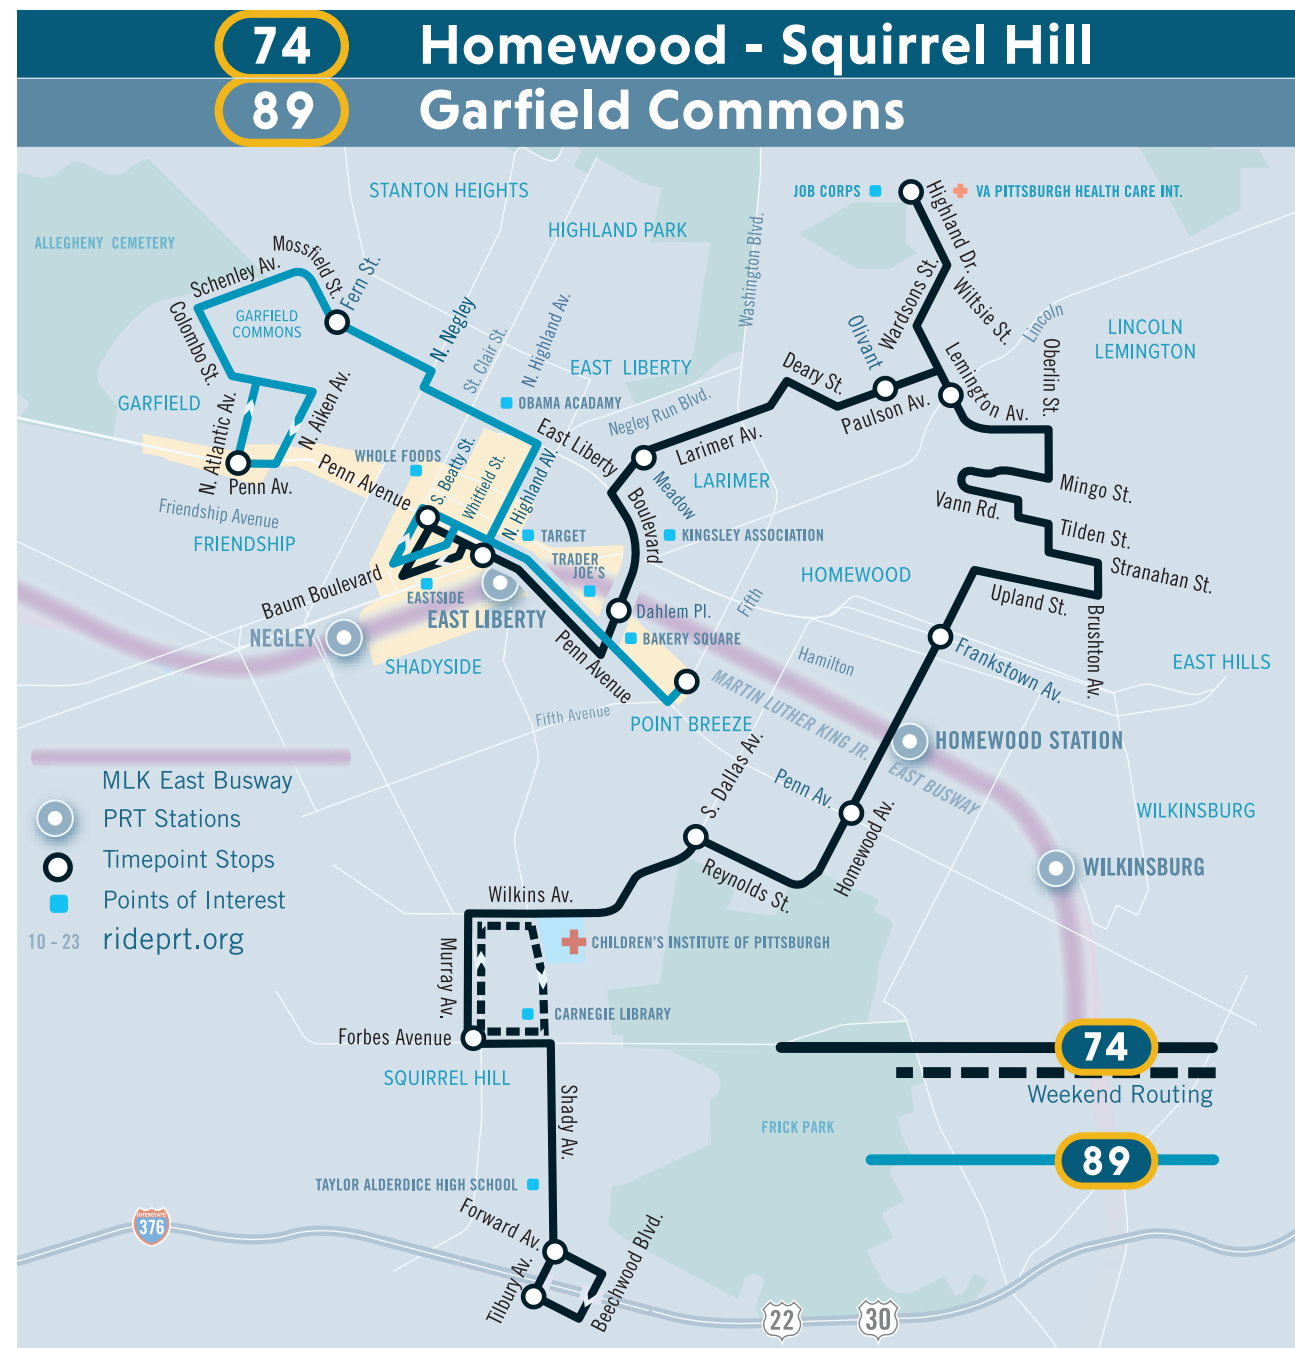

No person or group of persons shall be discriminated against with regard to the routing, scheduling or quality of transportation service furnished by PRT on the basis of race, color or national origin. Frequency of service, age and quality of vehicles assigned to routes, quality of stations serving different routes and location of routes may not be determined on the basis of race, color or national origin.

Any person who believes that they have, individually, or as a member of any specific class of persons, been subjected to discrimination on the basis of race, color or national origin may file a complaint with PRT. A complaint must be filed within 180 days after the date of the alleged discrimination.

Any person who requires additional information concerning this notice or believes that they have been subjected to discrimination and would like to file a complaint should provide written notice to the PRT Customer Service Department at either the address or website listed below:

Customer Service Department
Pittsburgh Regional Transit
345 Sixth Avenue, 3rd Floor
Pittsburgh, PA 15222-2527
www.RidePRT.org

FARE INFORMATION

Your fare will get you farther. Instead of $2.75 per trip with a ConnectCard, transfers have been eliminated and your fare will include **FREE** transfers for up to three hours.

Single trip cash fare	$2.75
NEW: 3-Hour Pass	$2.75
1-Day Pass	$7.00
7-Day Pass	$25.00
7-Day Reduced Fare Pass	$12.50
31-Day Pass	$97.50
31-Day Reduced Fare Pass	$48.75
1-Year Pass	$1,072.50

All passes – with the exception of the 3-hour pass and 1-day pass – will remain active from first use until the end of the service day they are set to expire.

LIGHT RAIL FREE FARE ZONE

Ride for **FREE** anytime from First Avenue Station to Allegheny Station.

SPECIAL FARES

Children ages 6-11 pay half the full ConnectCard fare with a Kid's ConnectCard. Cash half fare is **$1.35**.

Children 5 and under ride **FREE** when accompanied by a fare-paying adult.

Individuals with disabilities pay half the full ConnectCard fare with a Pittsburgh Regional Transit Reduced Fare ConnectCard. Cash half fare is **$1.35**.

Seniors ride **FREE** with a Pittsburgh Regional Transit Senior Citizen ConnectCard or when displaying a state-issued senior citizen transit pass.

For Reduced Fare, Senior ConnectCard or Kid's ConnectCard eligibility, please visit: www.ridePRT.org/discounts or call Pittsburgh Regional Transit **Customer Service** at **412.442.2000**.

Translation?
¿Traducción? 需要翻譯?
ترجمة Traduzione? अनुवाद

Customer Service 412.442.2000

CONNECT WITH US!

We're here to help make your trip easier. PRT customer service representatives are available from 6 a.m. to 7 p.m. on weekdays and from 8 a.m. to 4:30 p.m. on weekends and holidays.

- ridePRT.org
- 412.442.2000 or 412.231.7007 (TTY)
- @pghtransit @pghtransitcare @pghtransitalert
- @pghtransit
- Text PAAC (space) and your stop number to 41411 for real-time bus information.
- ACCESS Paratransit: 412.562.5353 or 711 (TTY)

Flexible

for when you need it.

Stored Cash Value doesn't expire like an annual, monthly or weekly pass.

WE'RE HIRING

Pittsburgh Regional Transit is looking for some new faces. We offer great pay and benefits, and a direct route to a great future.

Go to ridePRT.org/careers

PRT is an Equal Opportunity Employer.

EFFECTIVE 10/01/23

74 89

74 Homewood Squirrel Hill

East Liberty • Larimer • Lincoln-Lemington
Belmar Gardens • Homewood • Point Breeze
Squirrel Hill

89 Garfield Commons

North Point Breeze • Bakery Square
East Liberty • Garfield Commons • Garfield

Pittsburgh Regional Transit
rideprt.org