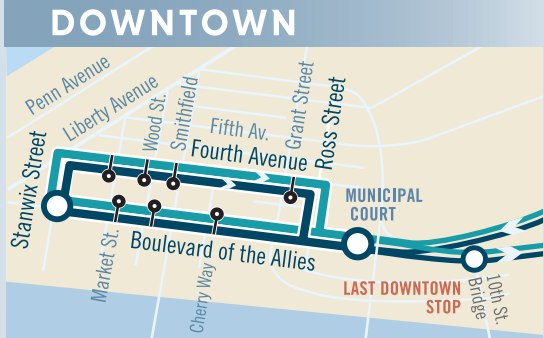

Route 53L: Some trip times have changed. See schedule for details.

Route 53: Some trip times have changed. See schedule for details.

AIRPORT SERVICE

Get away with PRT. Service to and from Pittsburgh International Airport is fast, frequent, and convenient. The 28X Airport Flyer serves Oakland, Downtown Pittsburgh, and most West Busway stops.

Route 53 does not operate on weekdays. Sunday service operates on New Years Day, Memorial Day, Independence Day, Labor Day, Thanksgiving and Christmas.

BUS STOPS

Routes 52L & 53L Downtown Stops

Second Avenue opp Municipal Court

Boulevard of the Allies past Cherry Way at Wood Street at Market Street at Stanwix Street

Fourth Avenue at PPG Entrance at Wood Street at Smithfield Street past Grant Street

Second Avenue at B Street

52L and 53L Stop Restrictions
 The last Downtown outbound stop is Second Avenue at S. 10th Street Bridge.
 The first Greenfield outbound stop is Ronald Street at Beechwood Boulevard
52L and 53L run nonstop between these two stops with the exception of the Greenfield Avenue at Lydia Street stop.