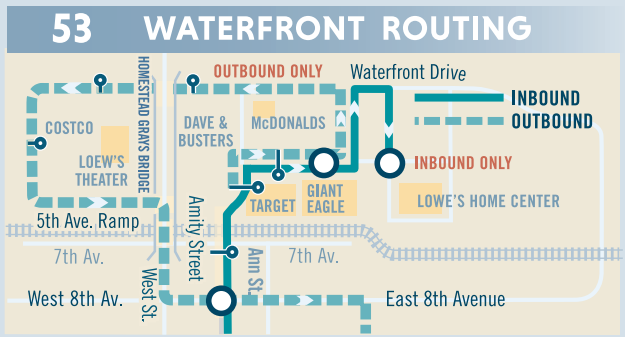

Route 53L: Some trip times have changed. See schedule for details.

Route 53: Some trip times have changed. See schedule for details.

AIRPORT SERVICE

Get away with PRT. Service to and from Pittsburgh International Airport is fast, frequent, and convenient. The 28X Airport Flyer serves Oakland, Downtown Pittsburgh, and most West Busway stops.

Route 53 does not operate on weekdays. Sunday service operates on New Years Day, Memorial Day, Independence Day, Labor Day, Thanksgiving and Christmas.

BUS STOPS

Routes 52L & 53L Downtown Stops

Second Avenue opp Municipal Court

Boulevard of the Allies past Cherry Way at Wood Street at Market Street at Stanwix Street

Fourth Avenue at PPG Entrance at Wood Street at Smithfield Street past Grant Street

Second Avenue at B Street

52L and 53L Stop Restrictions
 The last Downtown outbound stop is Second Avenue at S. 10th Street Bridge.
 The first Greenfield outbound stop is Ronald Street at Beechwood Boulevard
52L and 53L run nonstop between these two stops with the exception of the Greenfield Avenue at Lydia Street stop.