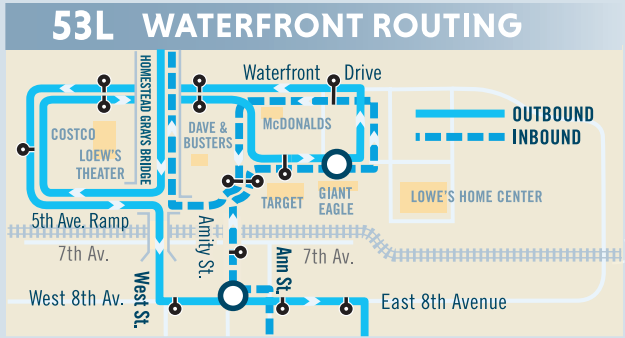

Route 53L: Some trip times have changed. See schedule for details.

Route 53: Some trip times have changed. See schedule for details.

AIRPORT SERVICE

Get away with PRT. Service to and from Pittsburgh International Airport is fast, frequent, and convenient. The 28X Airport Flyer serves Oakland, Downtown Pittsburgh, and most West Busway stops.

Route 53 does not operate on weekdays. Sunday service operates on New Years Day, Memorial Day, Independence Day, Labor Day, Thanksgiving and Christmas.

BUS STOPS

Routes 52L & 53L Downtown Stops

Second Avenue opp Municipal Court

Boulevard of the Allies past Cherry Way at Wood Street at Market Street at Stanwix Street

Fourth Avenue at PPG Entrance at Wood Street at Smithfield Street past Grant Street

Second Avenue at B Street

52L and 53L Stop Restrictions
 The last Downtown outbound stop is Second Avenue at S. 10th Street Bridge.
 The first Greenfield outbound stop is Ronald Street at Beechwood Boulevard
52L and 53L run nonstop between these two stops with the exception of the Greenfield Avenue at Lydia Street stop.