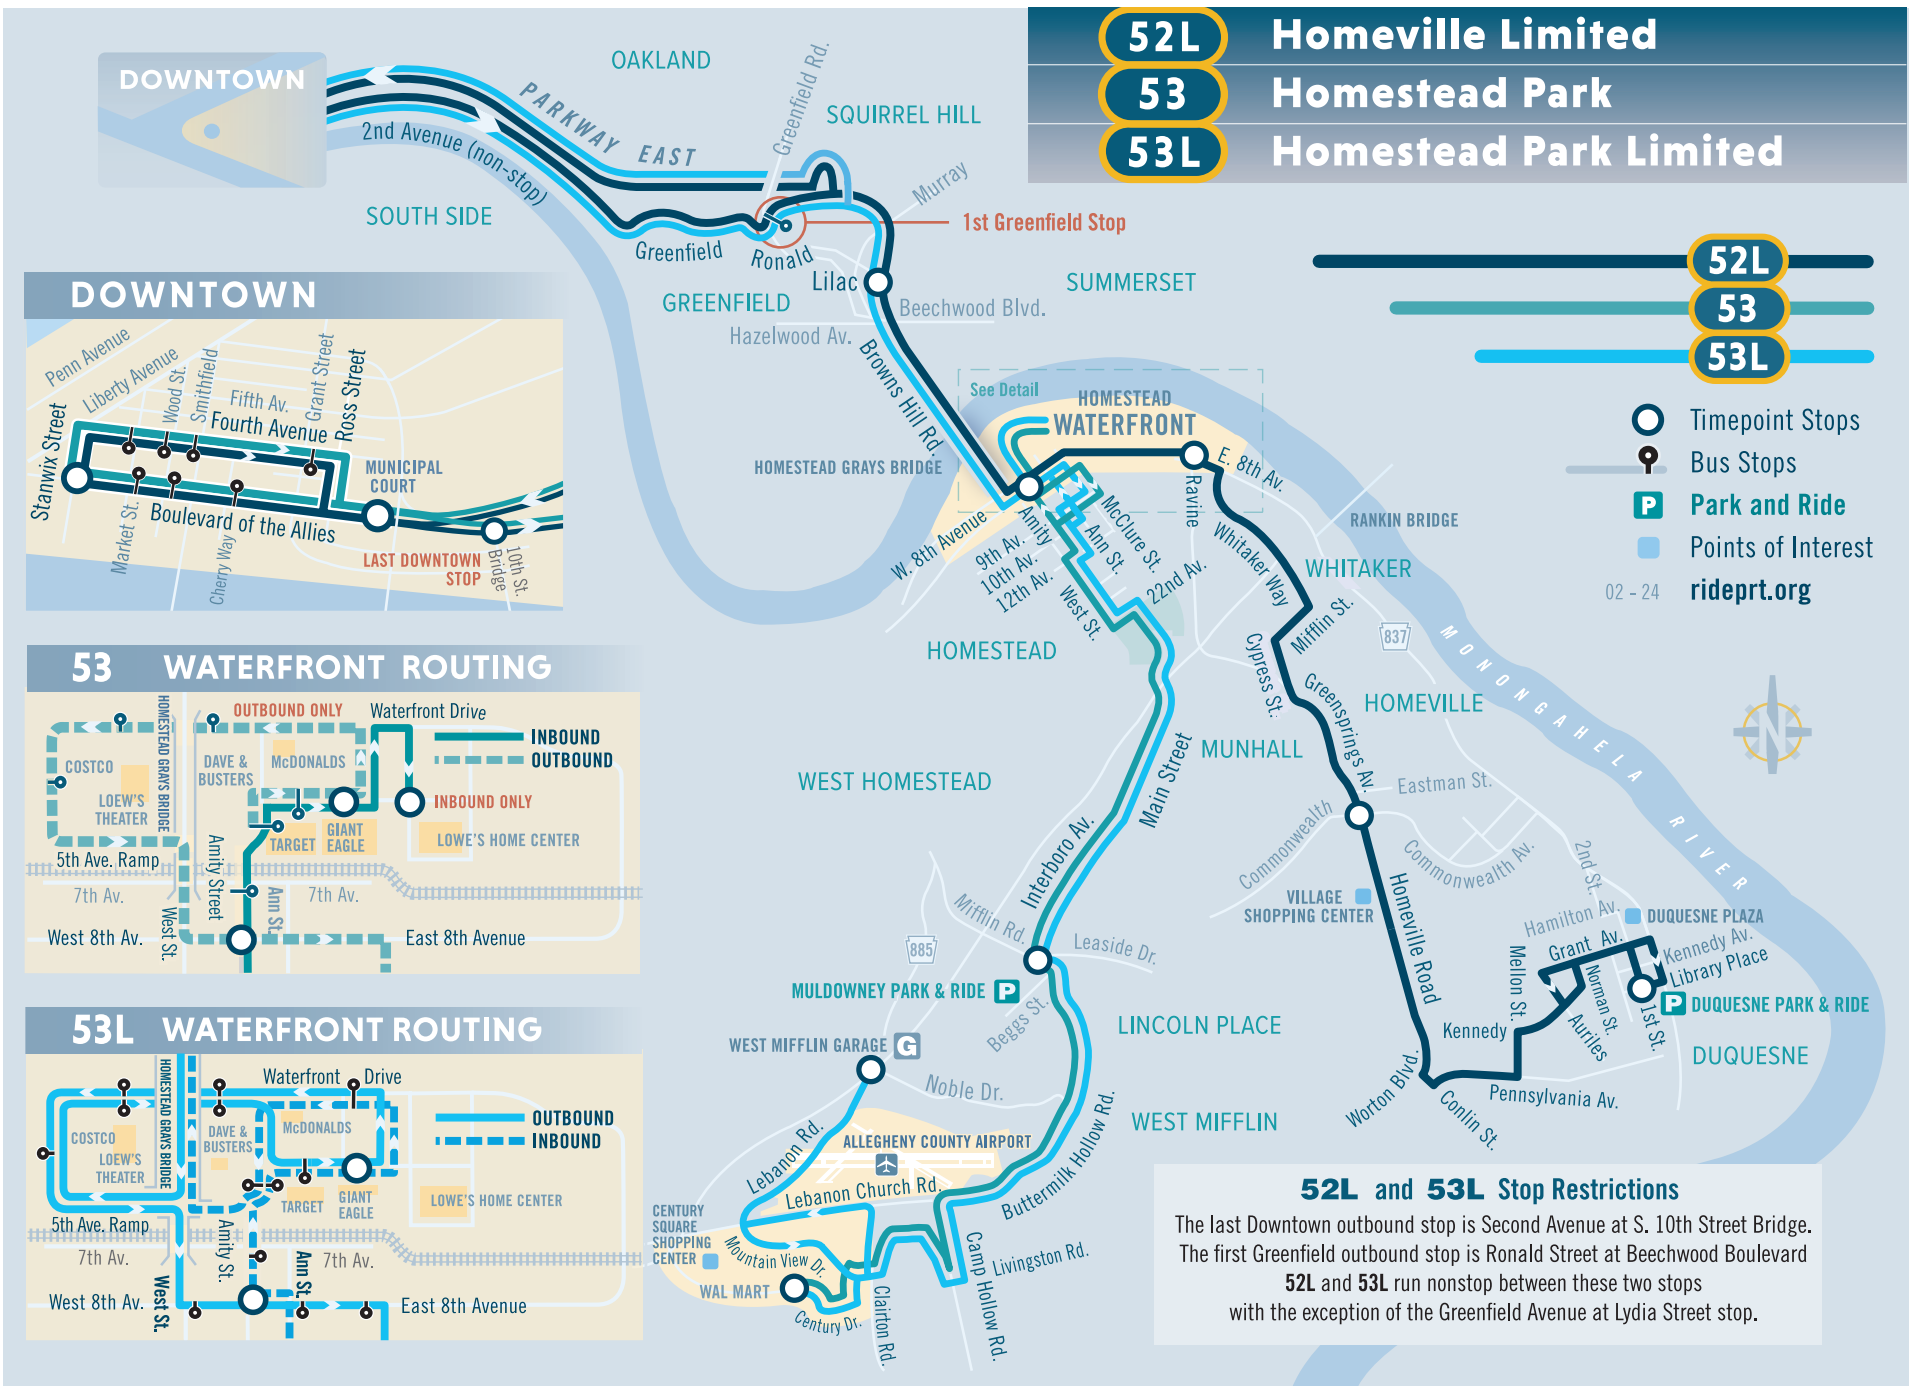

SUNDAY AND HOLIDAY SERVICE

To Homestead - Waterfront					To Lincoln Place - West Mifflin			
Century Square West Mifflin Walmart	Lincoln Place Interboro Ave at Leaside Dr	Homestead E Eighth Ave at Amity St	Waterfront Giant Eagle	Waterfront Lowe's Home Center	Waterfront Giant Eagle	Homestead E Eighth Ave at Amity St	Lincoln Place Interboro Ave at Mifflin Rd	Century Square West Mifflin Walmart
9:20	9:33	9:45	9:49	9:52	10:18	10:24	10:39	10:50
10:50	11:03	11:16	11:20	11:24	11:47	11:53	12:08	12:20
12:20	12:33	12:46	12:50	12:54	1:17	1:23	1:38	1:50
1:50	2:03	2:16	2:20	2:24	2:47	2:53	3:08	3:20
3:20	3:33	3:46	3:50	3:54	4:16	4:23	4:38	4:50
4:50	5:03	5:16	5:20	5:24	5:47	5:53	6:08	6:20
6:20	6:33	6:45	6:49	6:52	7:15	7:21	7:36	7:48

Route 53L: Some trip times have changed. See schedule for details.

Route 53: Some trip times have changed. See schedule for details.

AIRPORT SERVICE

Get away with PRT. Service to and from Pittsburgh International Airport is fast, frequent, and convenient. The 28X Airport Flyer serves Oakland, Downtown Pittsburgh, and most West Busway stops.

Route 53 does not operate on weekdays. Sunday service operates on New Years Day, Memorial Day, Independence Day, Labor Day, Thanksgiving and Christmas.

BUS STOPS

Routes 52L & 53L Downtown Stops

Second Avenue opp Municipal Court

Boulevard of the Allies past Cherry Way at Wood Street at Market Street at Stanwix Street

Fourth Avenue at PPG Entrance at Wood Street at Smithfield Street past Grant Street

Second Avenue at B Street

52L and 53L Stop Restrictions
 The last Downtown outbound stop is Second Avenue at S. 10th Street Bridge.
 The first Greenfield outbound stop is Ronald Street at Beechwood Boulevard
52L and 53L run nonstop between these two stops with the exception of the Greenfield Avenue at Lydia Street stop.